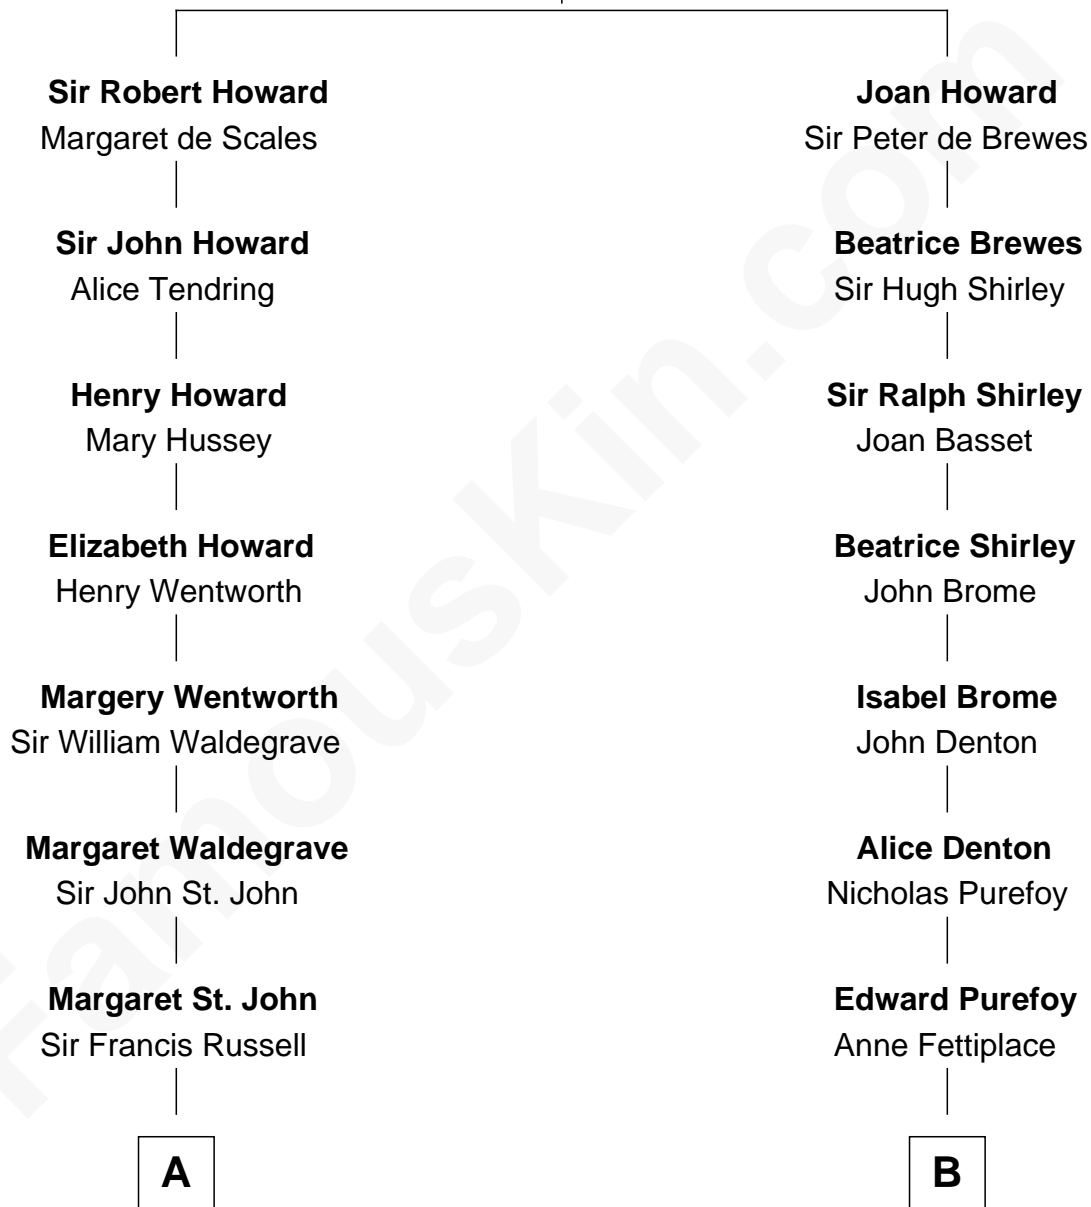

FamousKin.com Relationship Chart of

Sarah Ferguson

Duchess of York

19th cousin 1 time removed of

Tennessee Williams

Author of A Streetcar Named Desire

Sir John Howard

Alice de Bois

A

William Russell
Elizabeth Long

Francis Russell
Catherine Brydges

Sir William Russell
Anne Carr

William Russell
Rachel Wriothesley

Sir Wriothesley Russell
Elizabeth Howland

John Russell
Gertrude Leveson-Gower