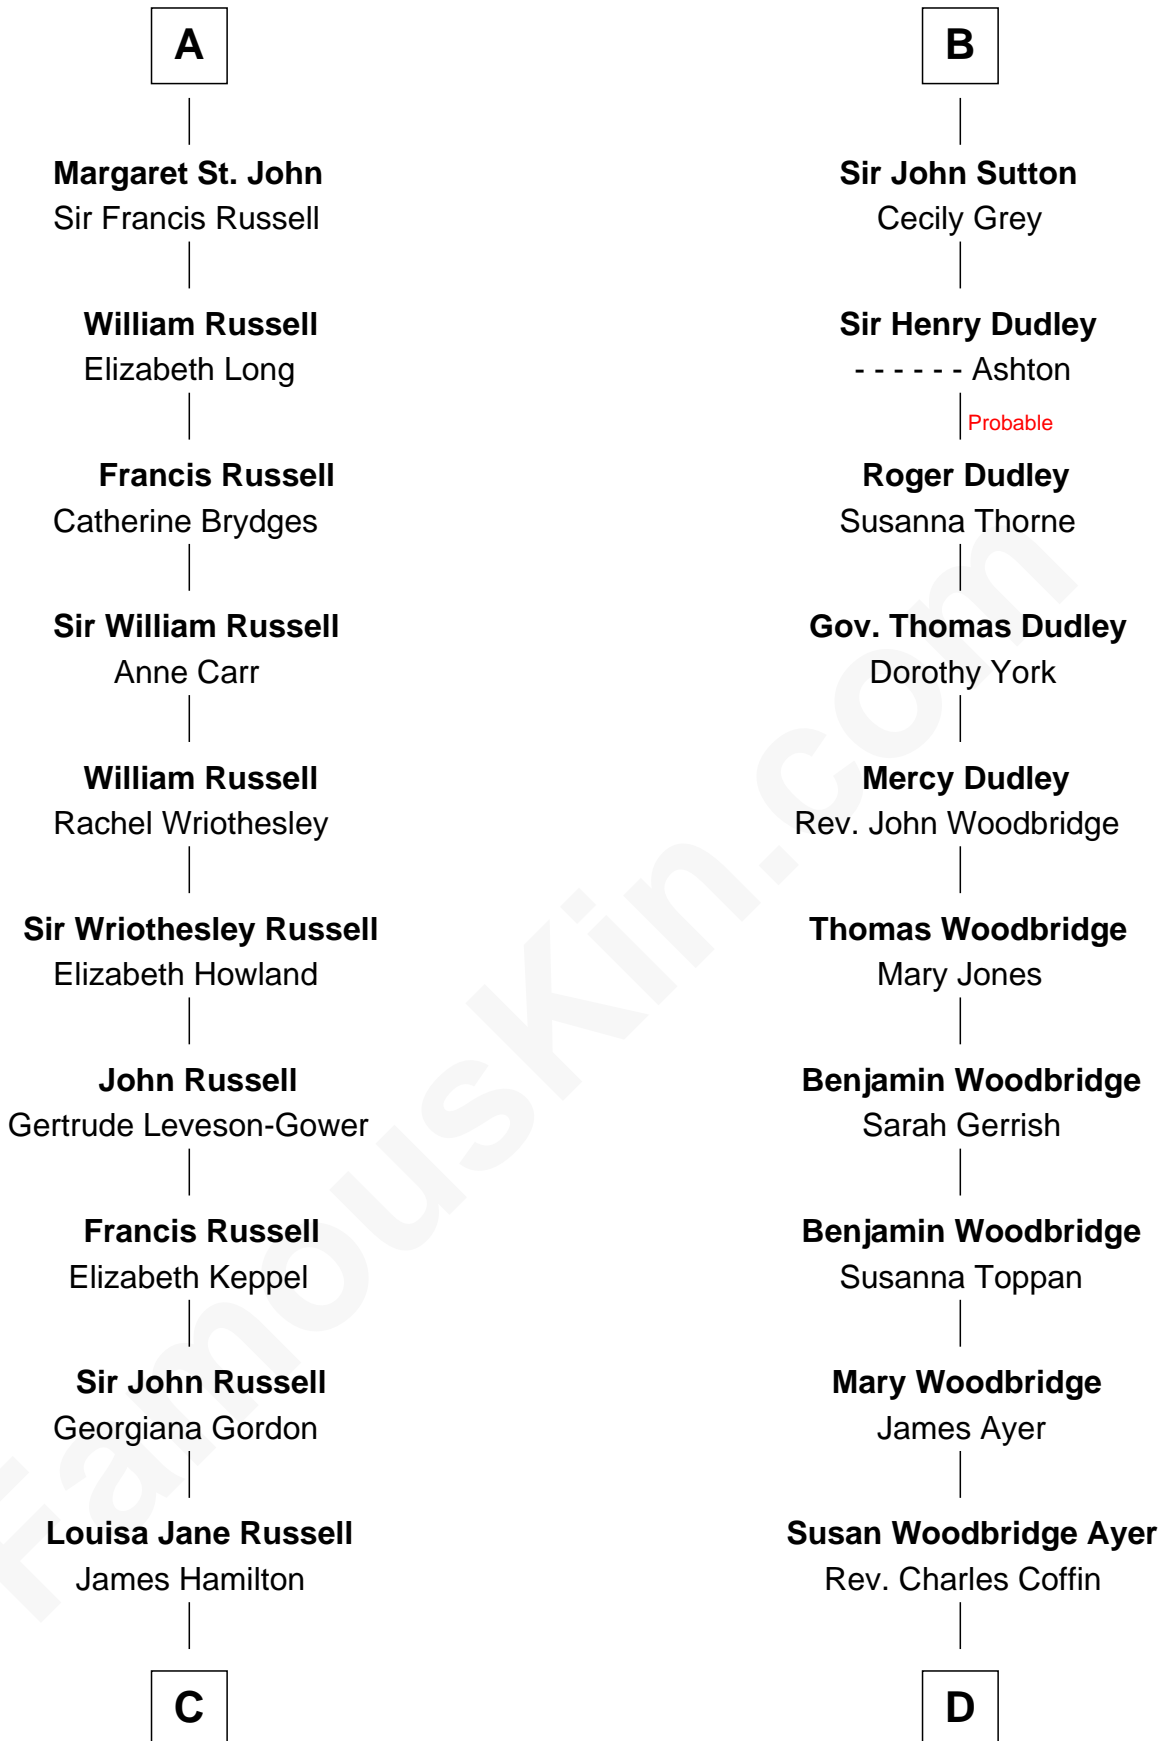

FamousKin.com
Relationship Chart of
Sarah Ferguson
Duchess of York

20th cousin 1 time removed of
Tennessee Williams
Author of A Streetcar Named Desire

Sir Philip le Despencer
 Margaret de Goushill

Sir Philip le Despencer
 Joan de Cobham

Sir Philip le Despencer
 Joan de Cobham

Sir Philip le Despencer
 Elizabeth - - - - -

Sir Philip le Despencer
 Elizabeth - - - - -

Sir Philip le Despencer
 Elizabeth de Tibetot

Alice le Despenser
 Sir John Sutton

Margery Despencer
 Sir Roger Wentworth

Sir John Sutton
 Constance Blount

Henry Wentworth
 Elizabeth Howard

Sir John Sutton
 Elizabeth Berkeley

Margery Wentworth
 Sir William Waldegrave

Sir Edmund Sutton
 Joyce Tiptoft

Margaret Waldegrave
 Sir John St. John

Sir Edward Sutton
 Cecily Willoughby

A

B

C

Louisa Jane Hamilton

William Henry Walter Montagu-Douglas-Scott

Herbert Andrew Montagu-Douglas-Scott