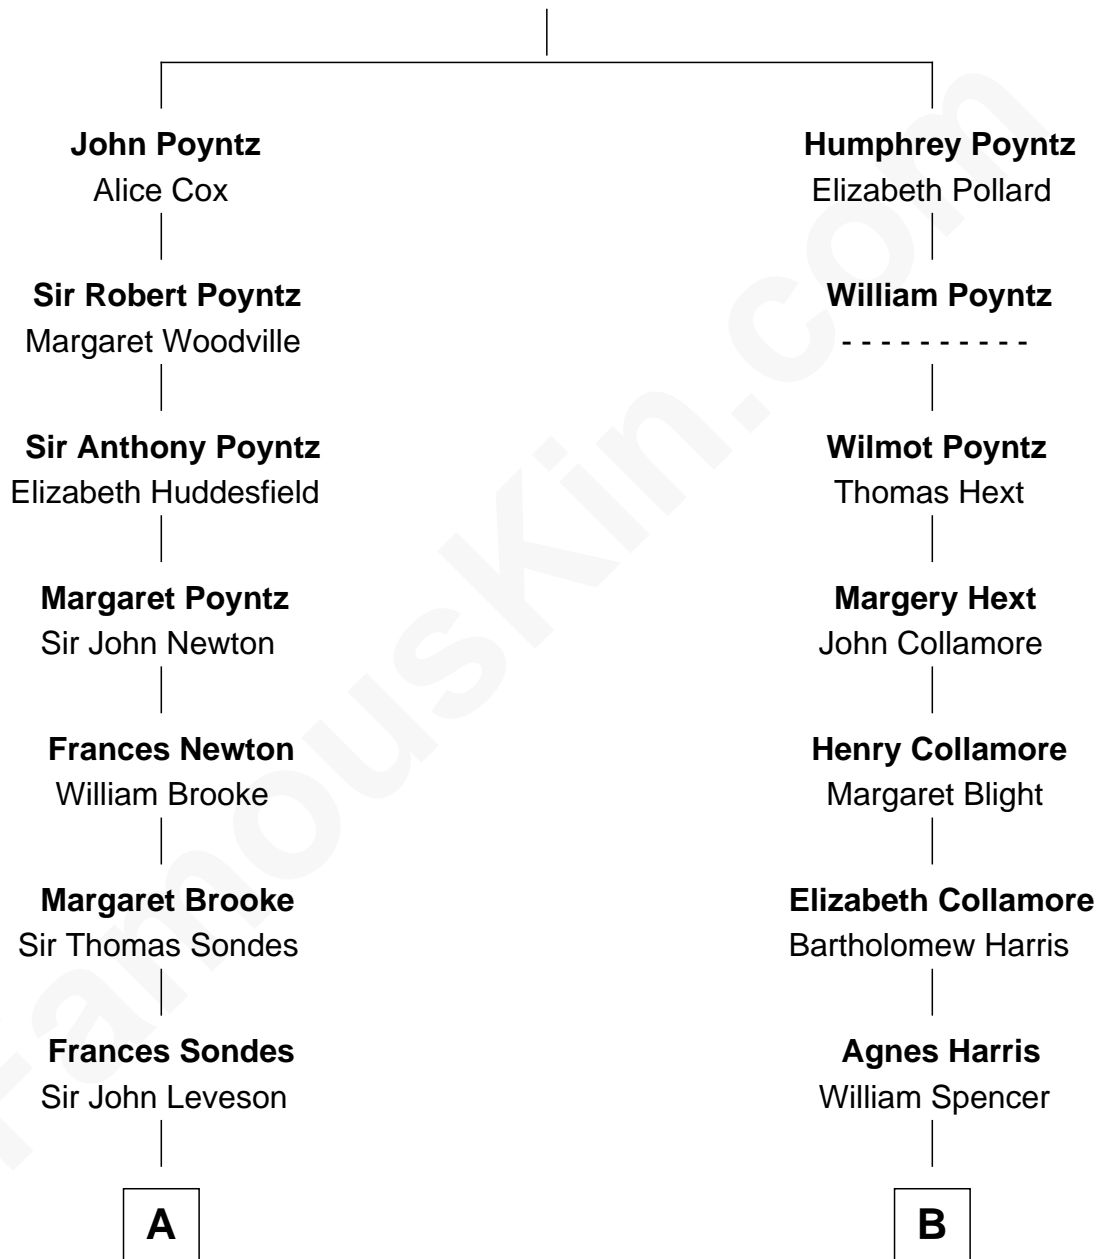

# FamousKin.com Relationship Chart of

**Sarah Ferguson**

*Duchess of York*

18th cousin 1 time removed of

**Aaron Rodgers**

*NFL Quarterback*

**Sir Nicholas Poyntz**

Elizabeth Mill

**A**

**Frances Leveson**  
Sir Thomas Gower

**Sir William Leveson-Gower**  
Jane Granville

**John Leveson-Gower**  
Catherine Manners

**John Leveson-Gower**  
Evelyn Pierrepont

**Gertrude Leveson-Gower**  
John Russell

**Francis Russell**  
Elizabeth Keppel

**Sir John Russell**  
Georgiana Gordon

**Louisa Jane Russell**  
James Hamilton

**Louisa Jane Hamilton**  
William Henry Walter Montagu-Douglas-Scott

**Herbert Andrew Montagu-Douglas-Scott**  
Marie Josephine Edwards