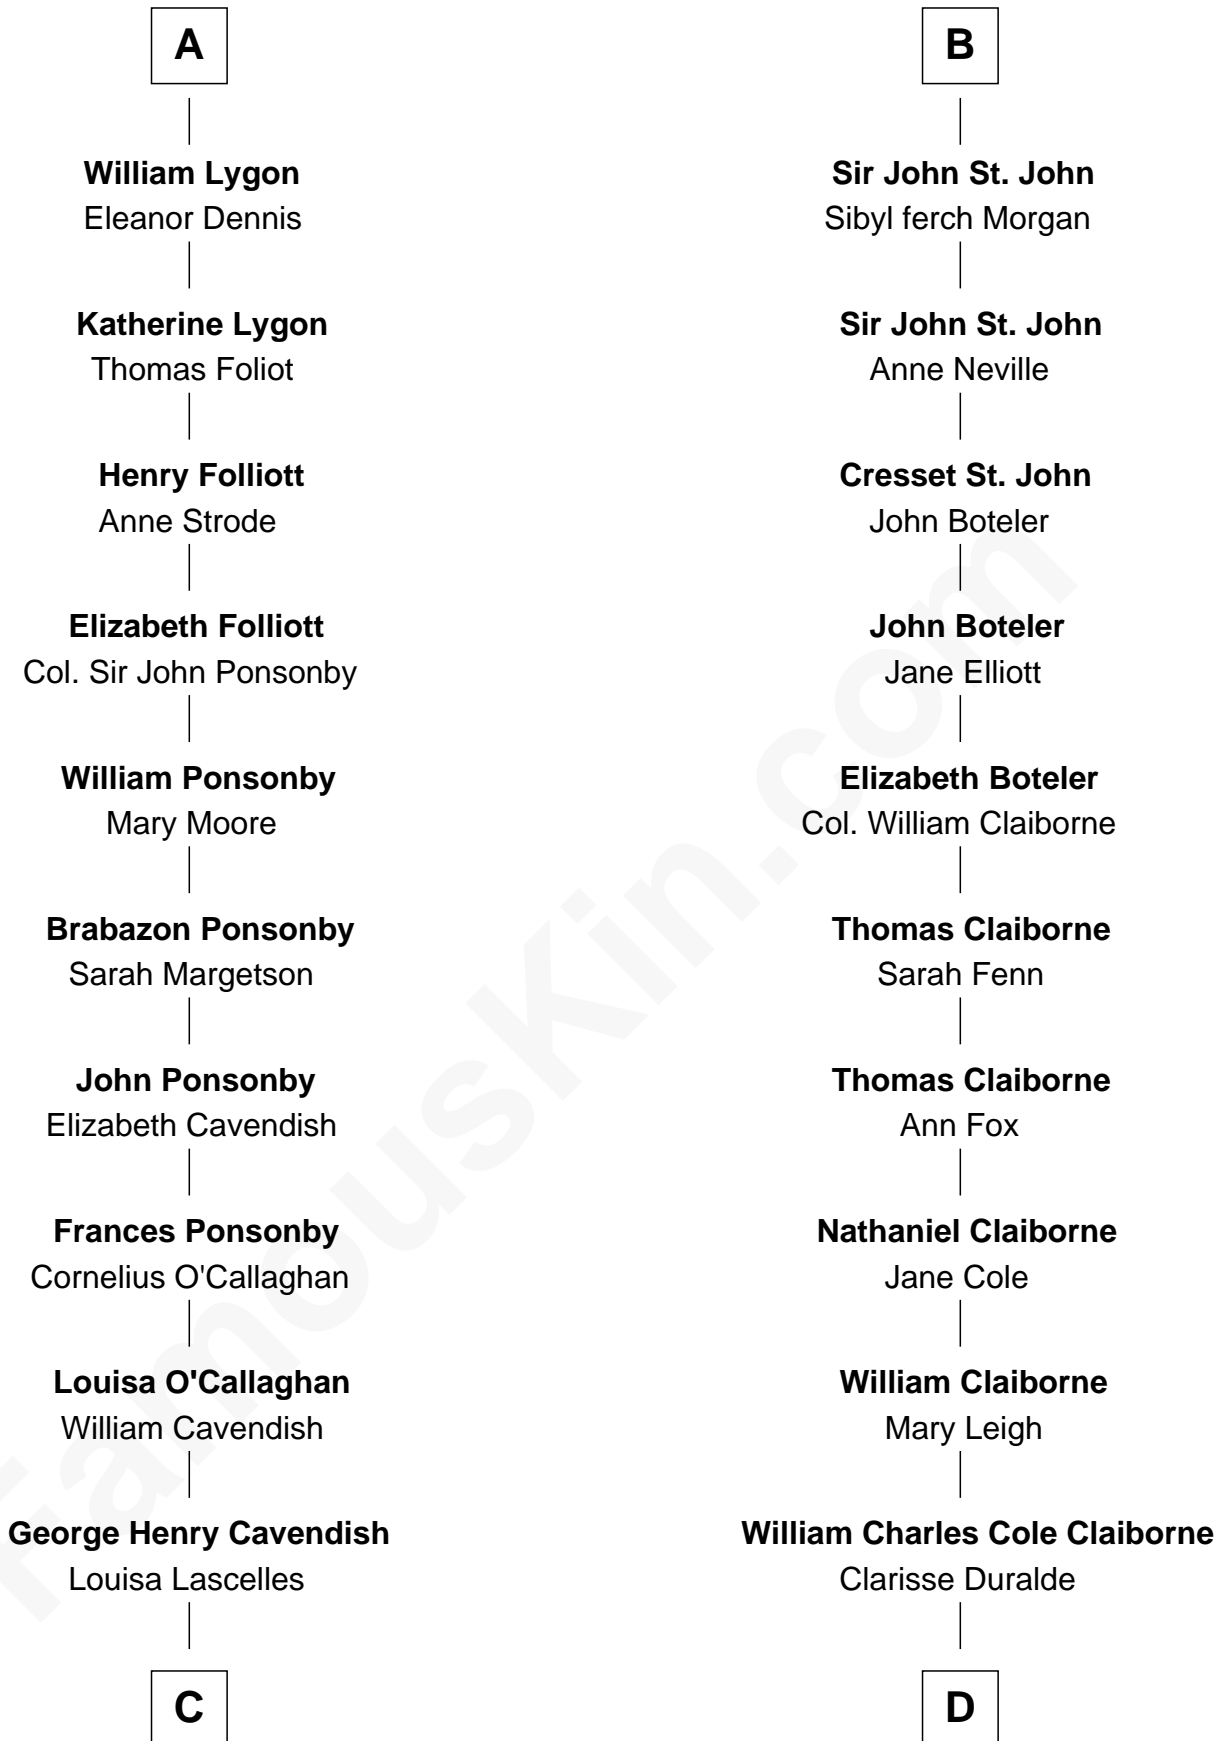

FamousKin.com Relationship Chart of

Sarah Ferguson

Duchess of York

20th cousin 1 time removed of

Liz Claiborne

Fashion Designer and Founder of Liz Claiborne Inc.

C

Susan Henrietta Cavendish

Henry Robert Brand

Margaret Brand

Algernon Francis Holford Ferguson

Andrew Henry Ferguson

Marian Louisa Montagu-Douglas-Scott

Ronald Ivor Ferguson

Susan Mary Wright

Sarah Ferguson

Duchess of York

D

William Charles Cole Claiborne

Louise de Balathier

Fernand Claiborne

Marie Louise Villeré

Omer Villere Claiborne

Carolyn Louise Fenner