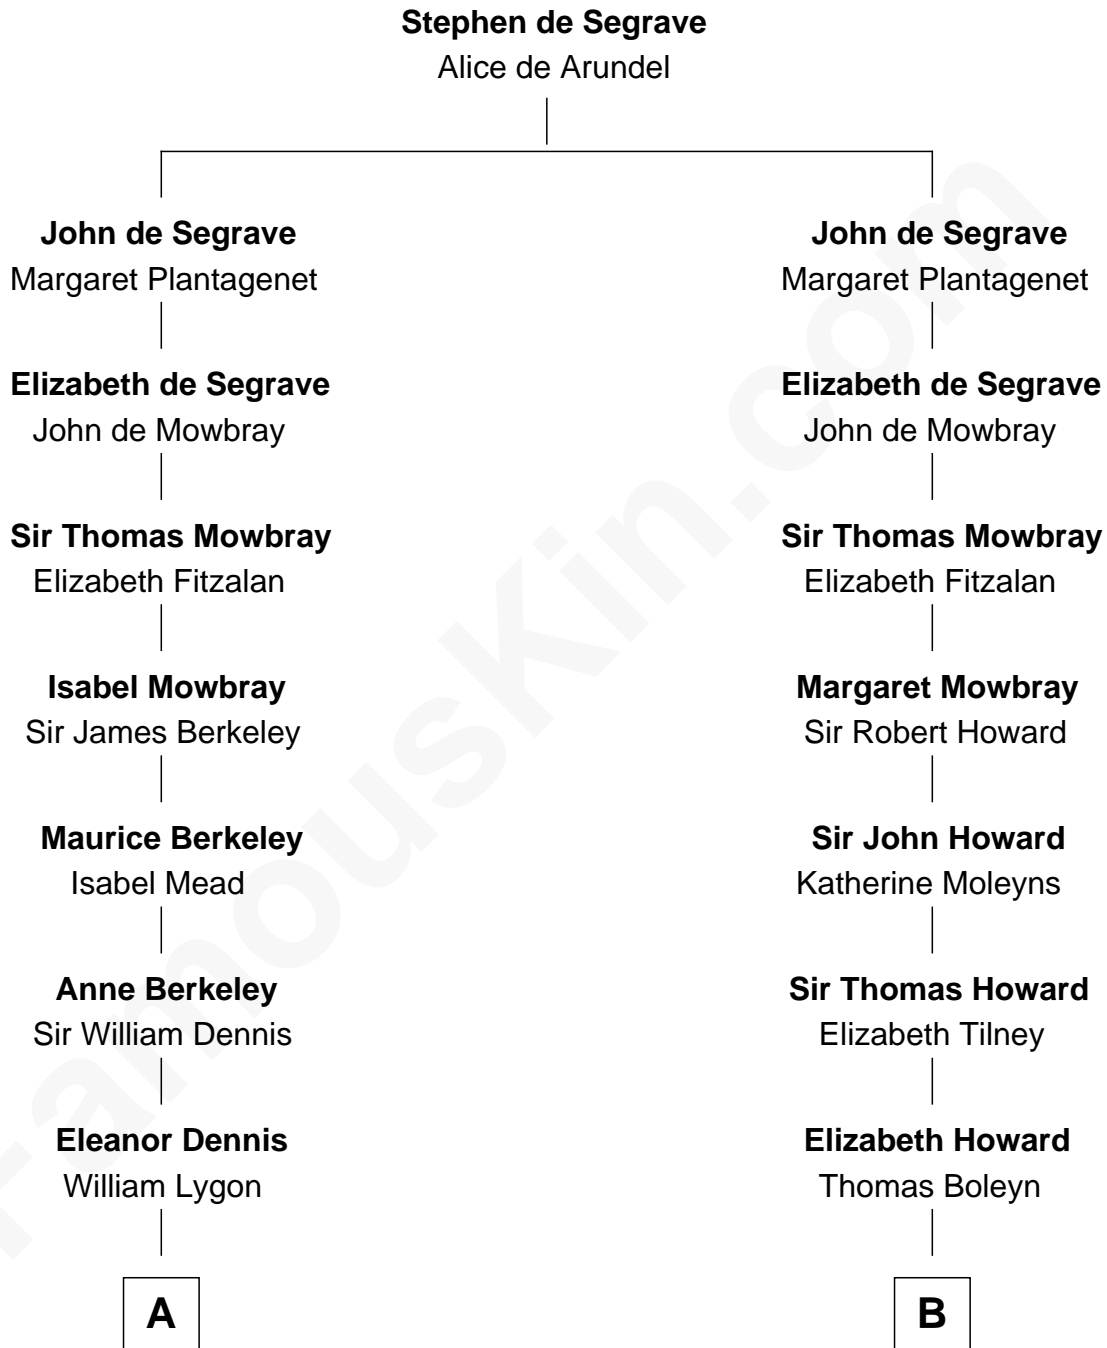

# FamousKin.com Relationship Chart of

**Sarah Ferguson**

*Duchess of York*

20th cousin of

**Liz Claiborne**

*Fashion Designer and Founder of Liz Claiborne Inc.*

**C**

**Margaret Brand**  
Algernon Francis Holford Ferguson

**Andrew Henry Ferguson**  
Marian Louisa Montagu-Douglas-Scott

**Ronald Ivor Ferguson**  
Susan Mary Wright

**Sarah Ferguson**  
*Duchess of York*

**D**

**William Charles Cole Claiborne**  
Louise de Balathier