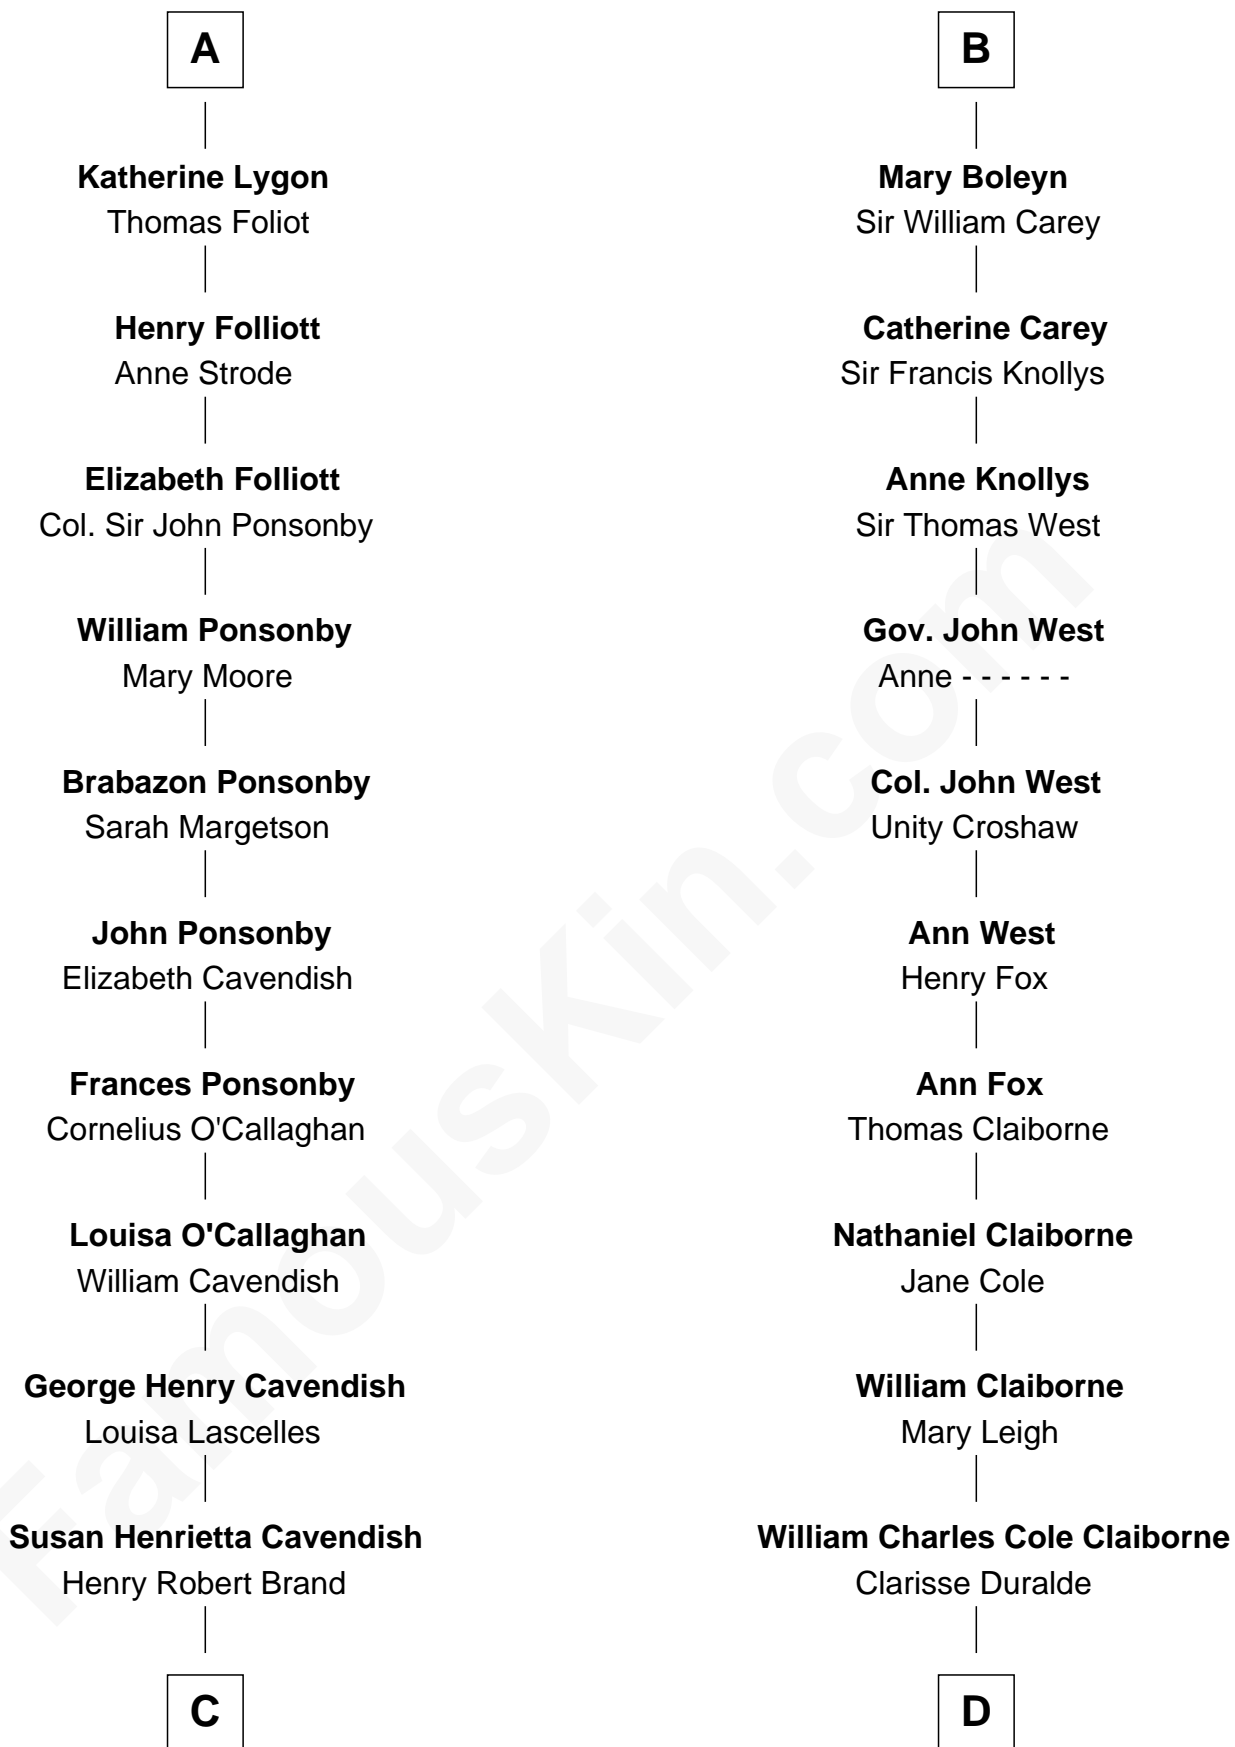

# FamousKin.com Relationship Chart of

**Sarah Ferguson**

*Duchess of York*

20th cousin of

**Liz Claiborne**

*Fashion Designer and Founder of Liz Claiborne Inc.*

**C**

**Margaret Brand**  
Algernon Francis Holford Ferguson

**Andrew Henry Ferguson**  
Marian Louisa Montagu-Douglas-Scott

**Ronald Ivor Ferguson**  
Susan Mary Wright

**Sarah Ferguson**  
*Duchess of York*

**D**

**William Charles Cole Claiborne**  
Louise de Balathier