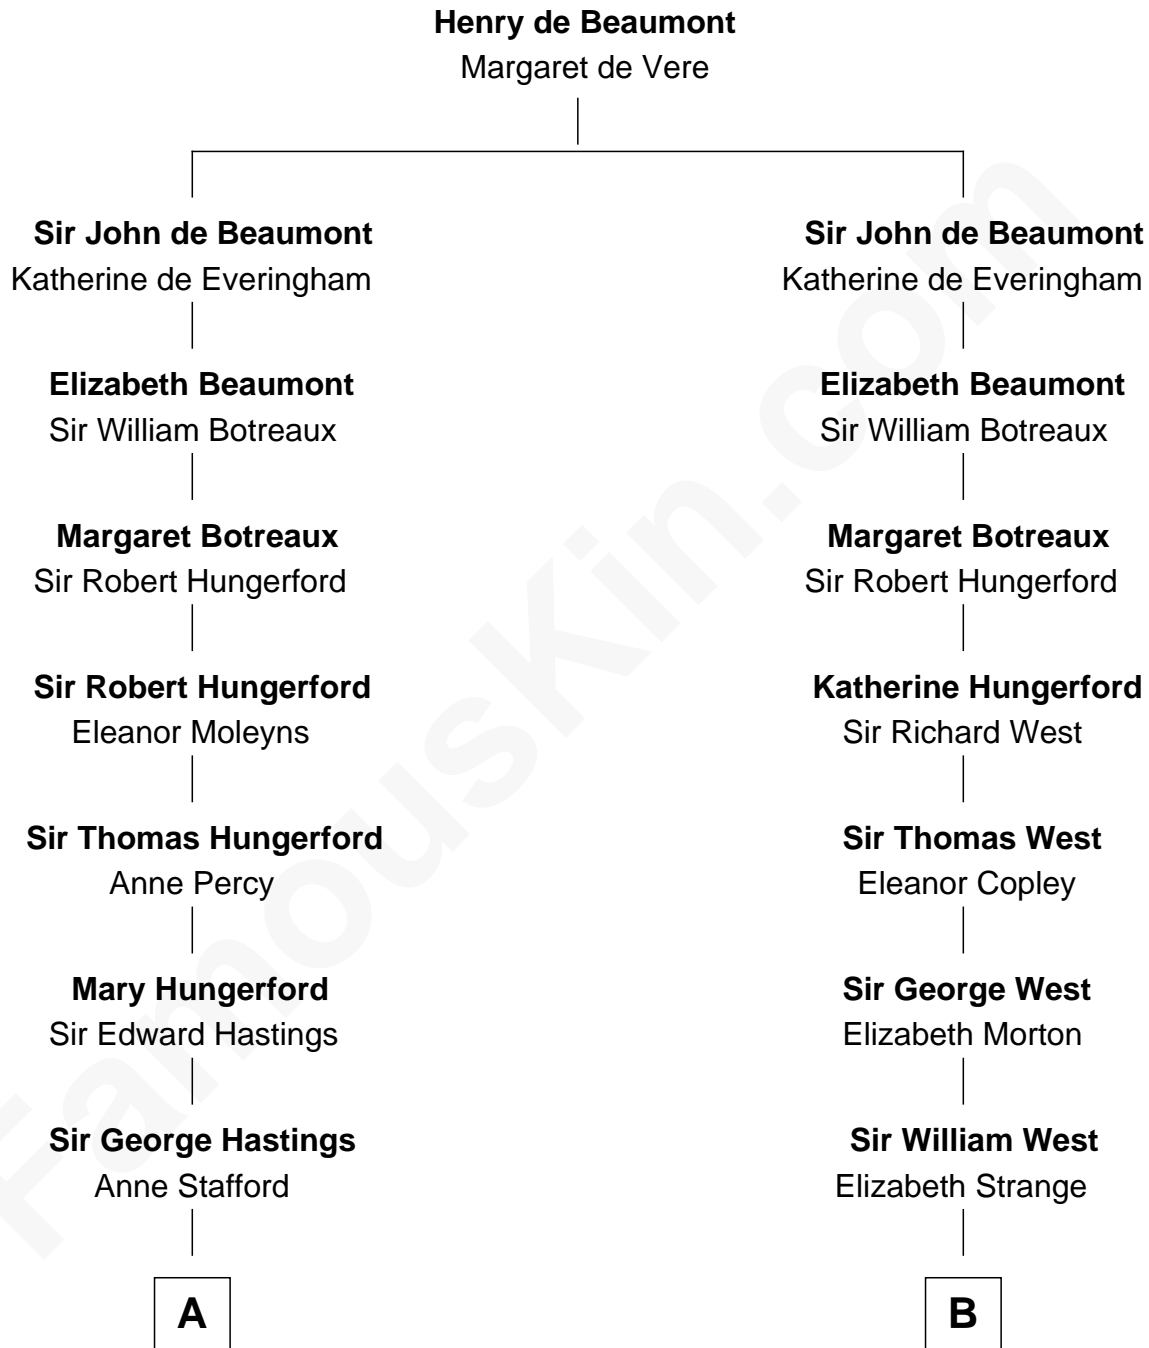

# FamousKin.com Relationship Chart of

**Sarah Ferguson**

*Duchess of York*

18th cousin 3 times removed of

**Liz Claiborne**

*Fashion Designer and Founder of Liz Claiborne Inc.*

**C**

**Louisa Jane Hamilton**

William Henry Walter Montagu-Douglas-Scott

**Herbert Andrew Montagu-Douglas-Scott**

Marie Josephine Edwards

**Marian Louisa Montagu-Douglas-Scott**

Andrew Henry Ferguson

**Ronald Ivor Ferguson**

Susan Mary Wright