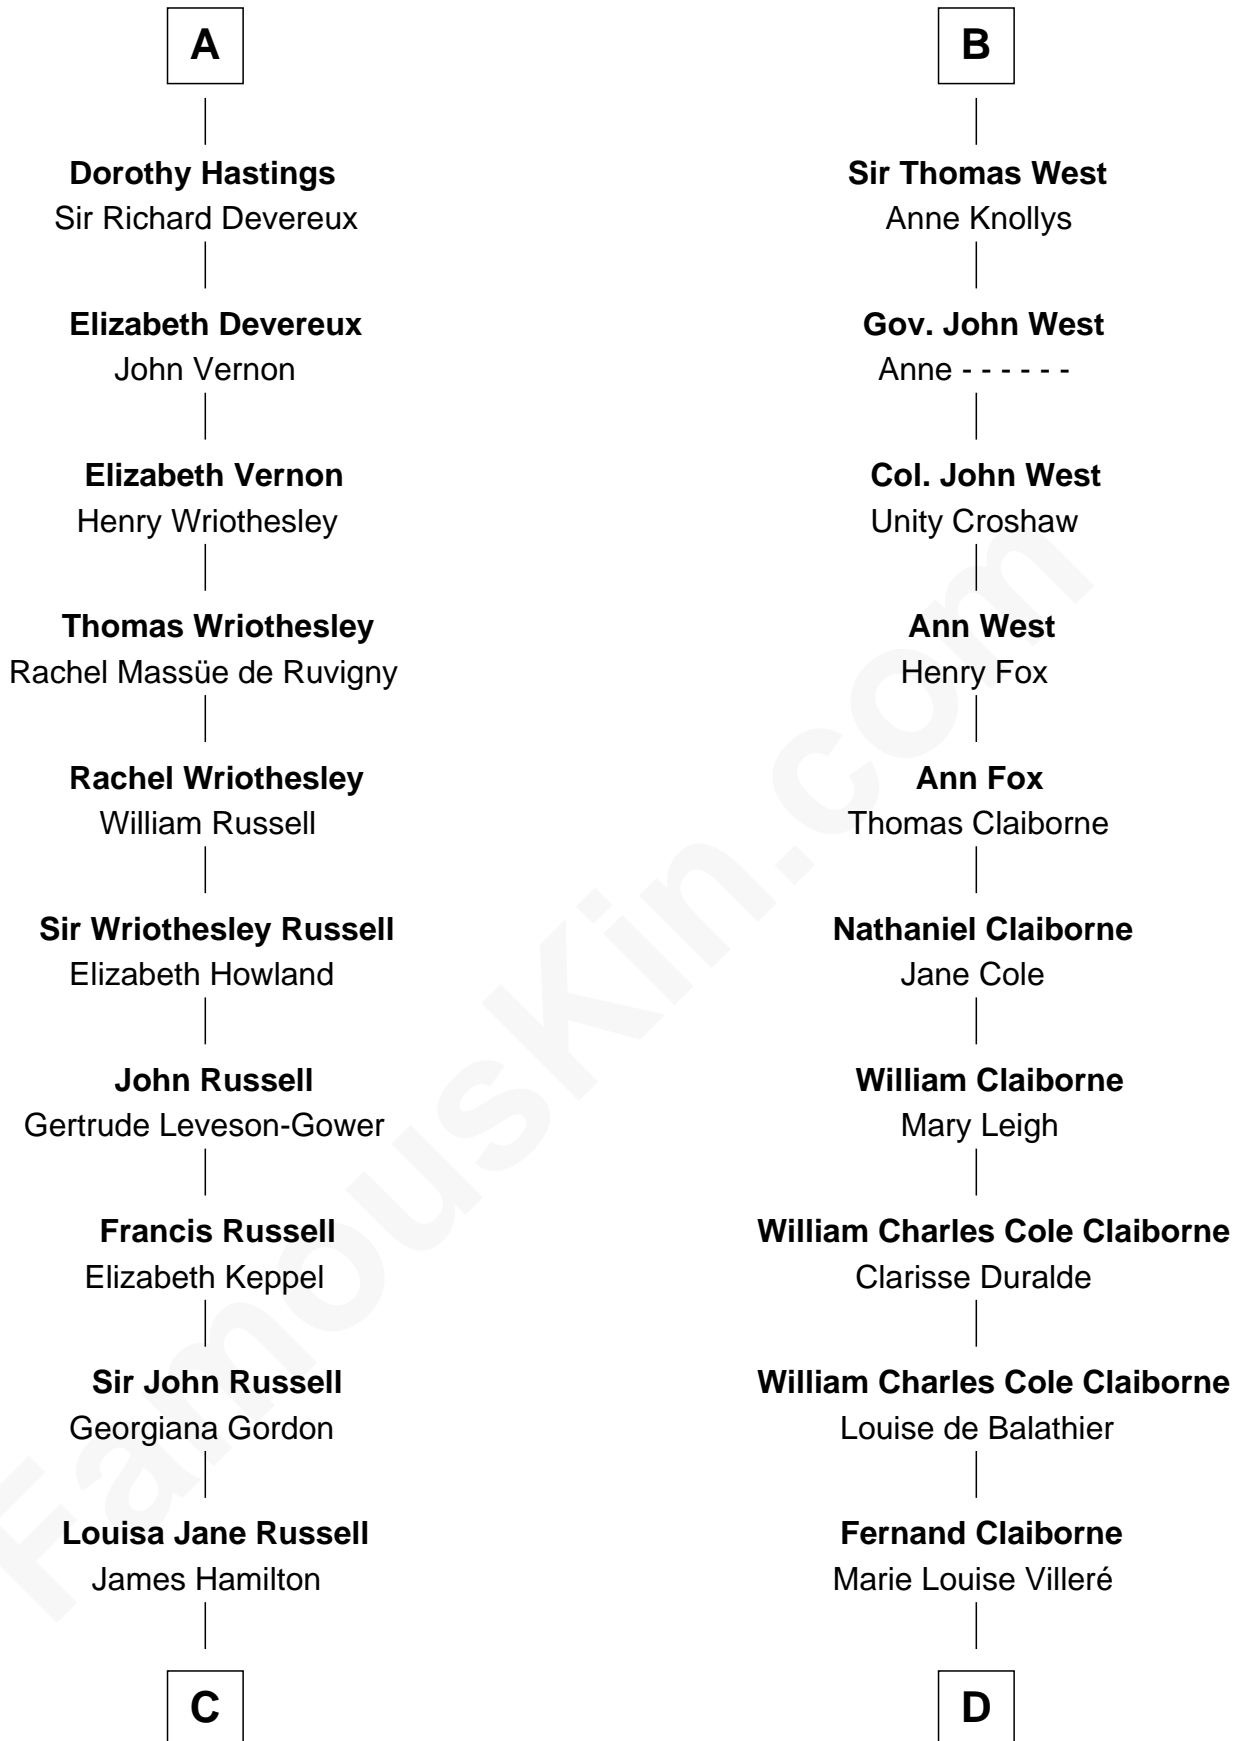

# FamousKin.com Relationship Chart of

**Sarah Ferguson**

*Duchess of York*

18th cousin 3 times removed of

**Liz Claiborne**

*Fashion Designer and Founder of Liz Claiborne Inc.*

**C**

**Louisa Jane Hamilton**

William Henry Walter Montagu-Douglas-Scott

**Herbert Andrew Montagu-Douglas-Scott**

Marie Josephine Edwards

**Marian Louisa Montagu-Douglas-Scott**

Andrew Henry Ferguson

**Ronald Ivor Ferguson**

Susan Mary Wright