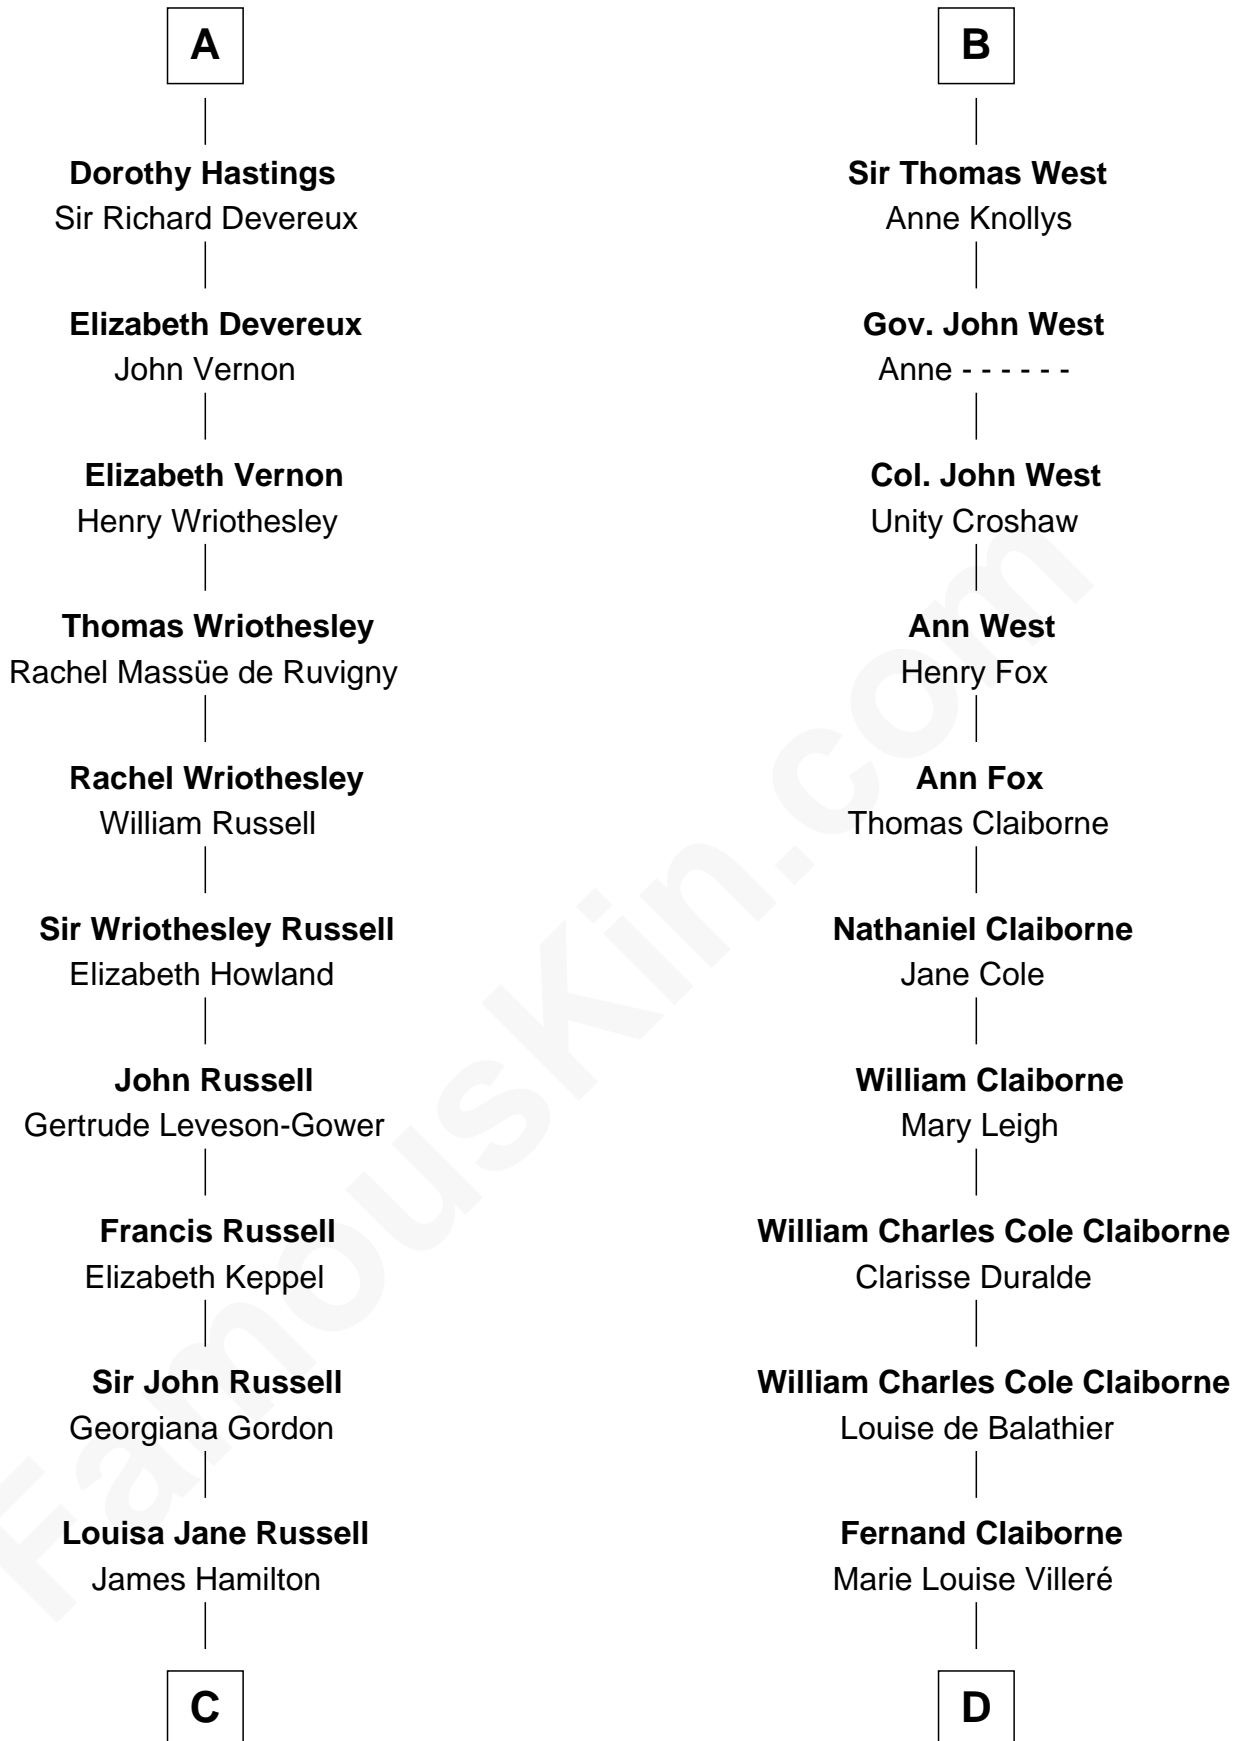

# FamousKin.com Relationship Chart of

**Sarah Ferguson**

*Duchess of York*

18th cousin 3 times removed of

**Liz Claiborne**

*Fashion Designer and Founder of Liz Claiborne Inc.*

**Sir Adam de Everingham**

**C**

**Louisa Jane Hamilton**

William Henry Walter Montagu-Douglas-Scott

**Herbert Andrew Montagu-Douglas-Scott**

Marie Josephine Edwards

**Marian Louisa Montagu-Douglas-Scott**

Andrew Henry Ferguson

**Ronald Ivor Ferguson**