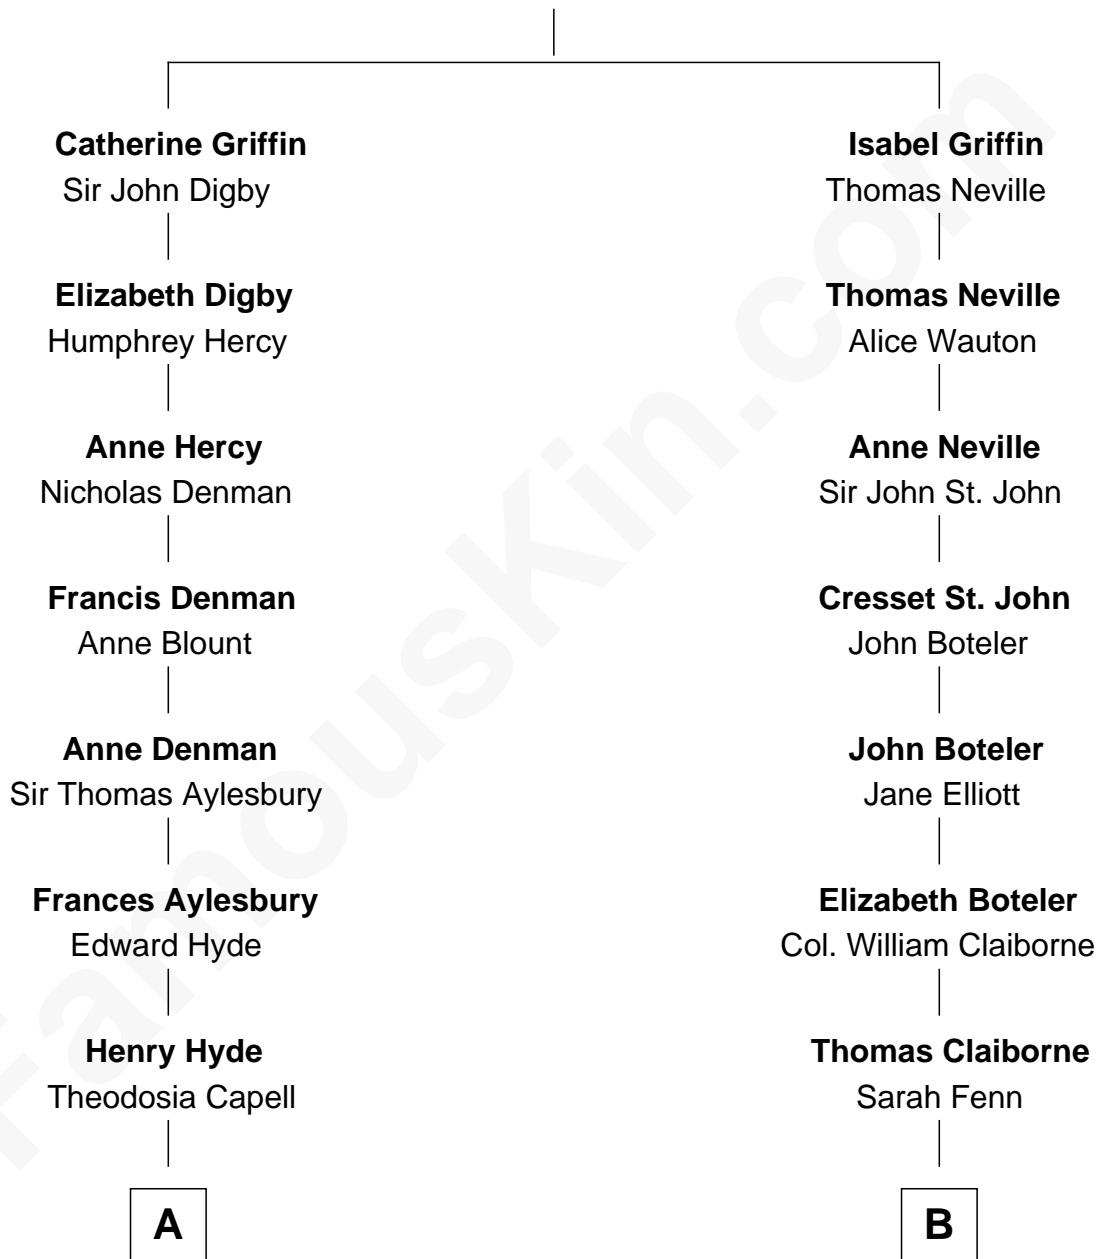

FamousKin.com Relationship Chart of

Sarah Ferguson

Duchess of York

14th cousin 4 times removed of

Liz Claiborne

Fashion Designer and Founder of Liz Claiborne Inc.

Nicholas Griffin

Catherine Curzon

C

—
Susan Mary Wright
Ronald Ivor Ferguson

—
Sarah Ferguson
Duchess of York

FamousKin.com