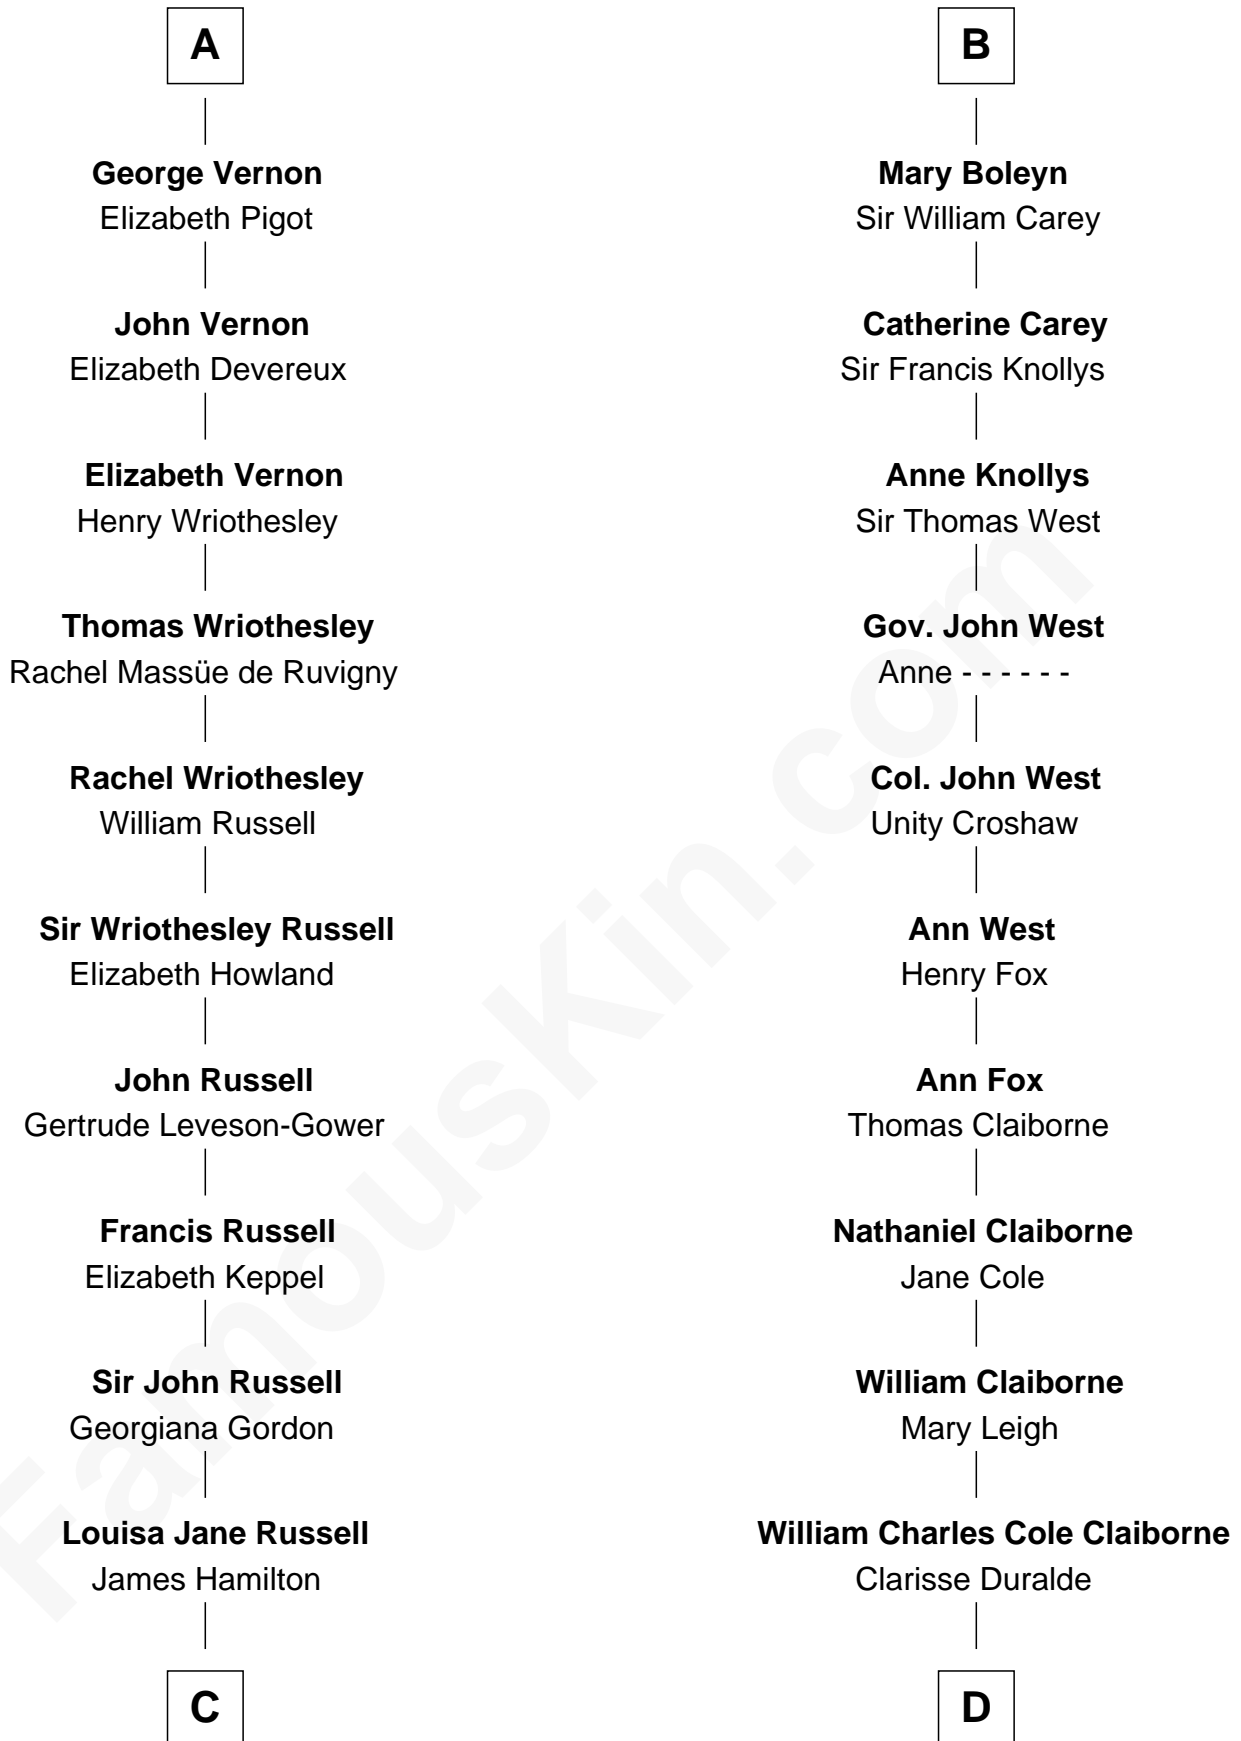

# FamousKin.com Relationship Chart of

**Sarah Ferguson**

*Duchess of York*

20th cousin 1 time removed of

**Liz Claiborne**

*Fashion Designer and Founder of Liz Claiborne Inc.*

**C**

**Louisa Jane Hamilton**

William Henry Walter Montagu-Douglas-Scott

**Herbert Andrew Montagu-Douglas-Scott**

Marie Josephine Edwards

**Marian Louisa Montagu-Douglas-Scott**

Andrew Henry Ferguson

**Ronald Ivor Ferguson**

Susan Mary Wright

**Sarah Ferguson**

*Duchess of York*

**D**

**William Charles Cole Claiborne**

Louise de Balathier

**Fernand Claiborne**

Marie Louise Villeré

**Omer Villere Claiborne**