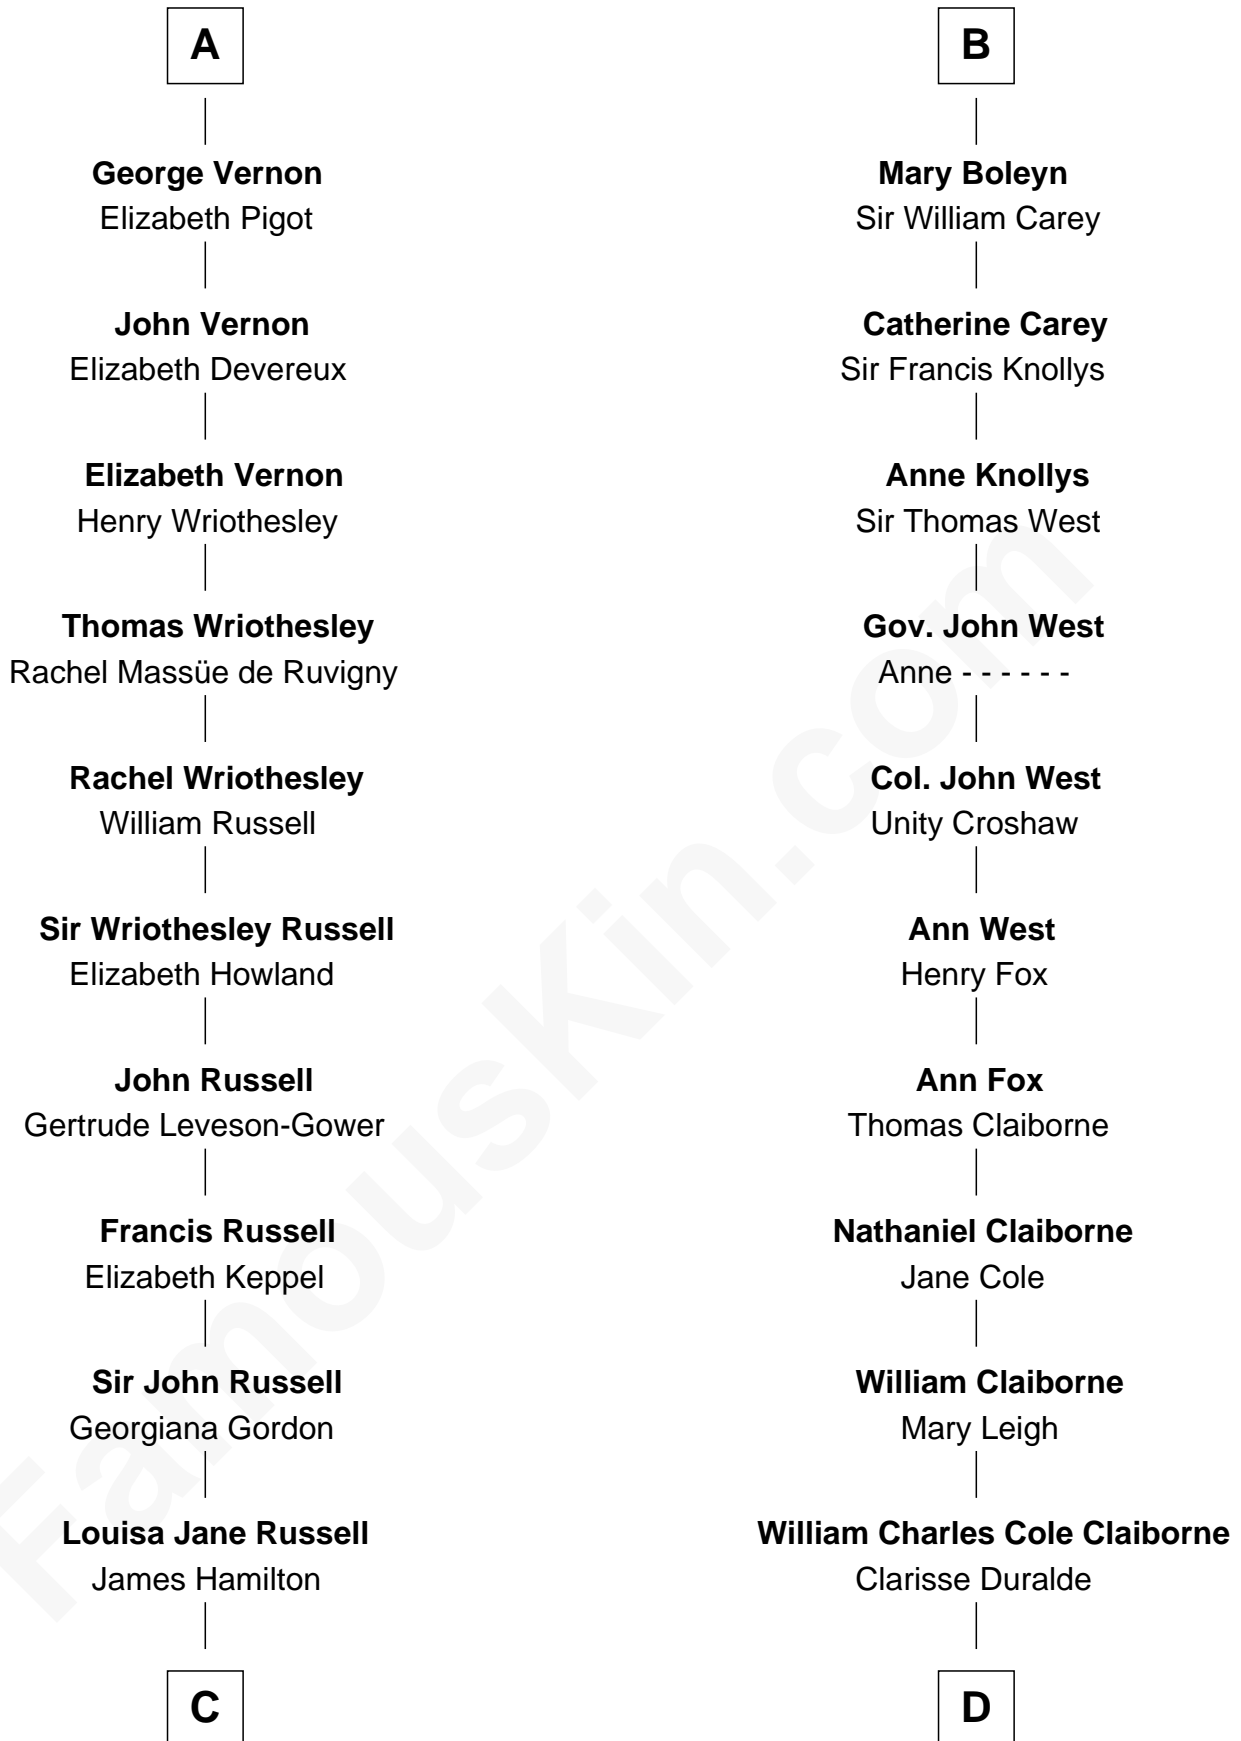

# FamousKin.com Relationship Chart of

**Sarah Ferguson**

*Duchess of York*

20th cousin 1 time removed of

**Liz Claiborne**

*Fashion Designer and Founder of Liz Claiborne Inc.*

**William de Ros**  
Maude de Vaux

**Sir William de Ros**  
Margery de Badlesmere

**Maud de Roos**  
John de Welles

**Anne de Welles**  
James Butler

**James Butler**  
Joan Beauchamp

**Elizabeth Butler**  
John Talbot

**Ann Talbot**  
Sir Henry Vernon

**Humphrey Vernon**  
Alice Ludlow

**A**

**Sir William de Ros**  
Margery de Badlesmere

**Maud de Roos**  
John de Welles

**Anne de Welles**  
James Butler

**James Butler**  
Joan Beauchamp

**Sir Thomas Butler**  
Anne Hankeford

**Margaret Butler**  
Sir William Boleyn

**Thomas Boleyn**  
Elizabeth Howard

**B**

**C**

**Louisa Jane Hamilton**

William Henry Walter Montagu-Douglas-Scott

**Herbert Andrew Montagu-Douglas-Scott**

Marie Josephine Edwards