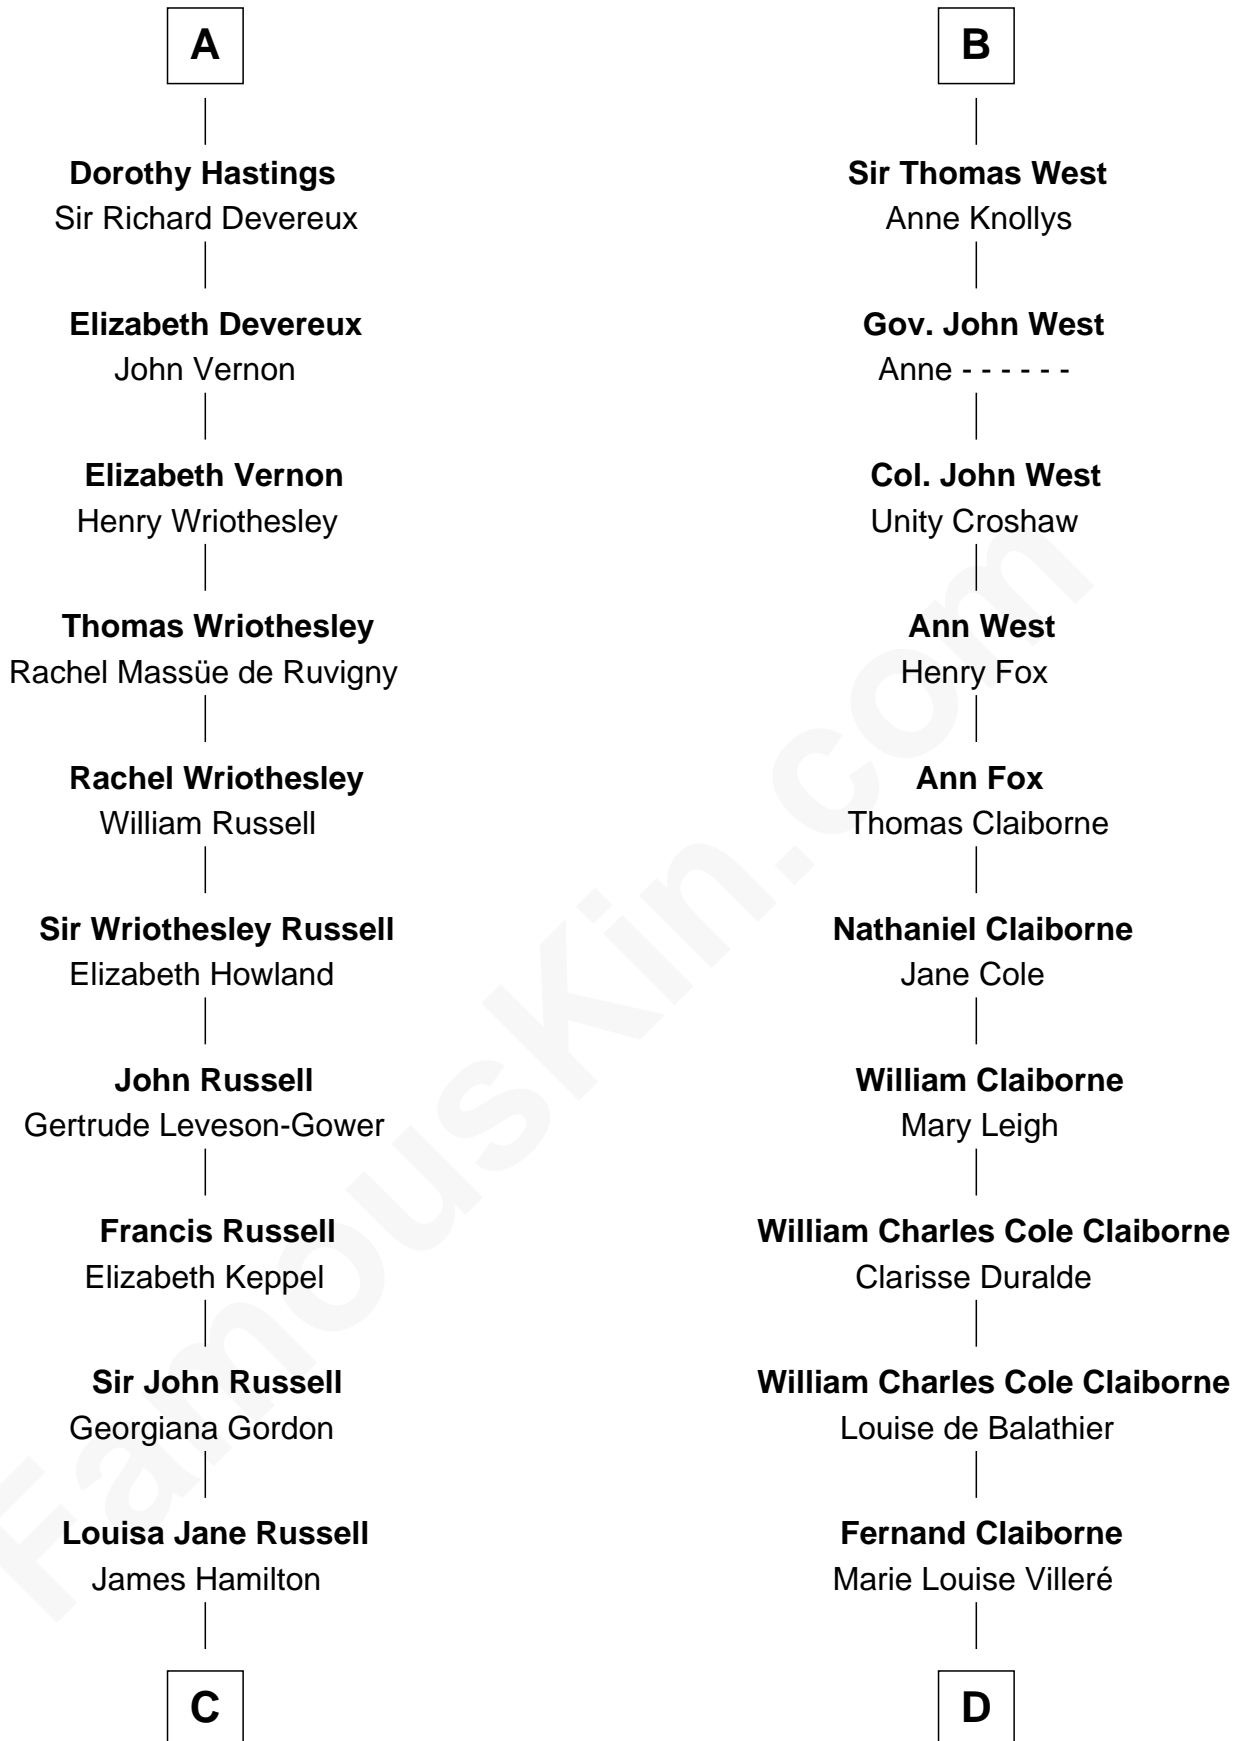

# FamousKin.com Relationship Chart of

**Sarah Ferguson**

*Duchess of York*

18th cousin 3 times removed of

**Liz Claiborne**

*Fashion Designer and Founder of Liz Claiborne Inc.*

**Sir Edmund Hussey**

**C**

**Louisa Jane Hamilton**

William Henry Walter Montagu-Douglas-Scott

**Herbert Andrew Montagu-Douglas-Scott**

Marie Josephine Edwards

**Marian Louisa Montagu-Douglas-Scott**

Andrew Henry Ferguson

**Ronald Ivor Ferguson**