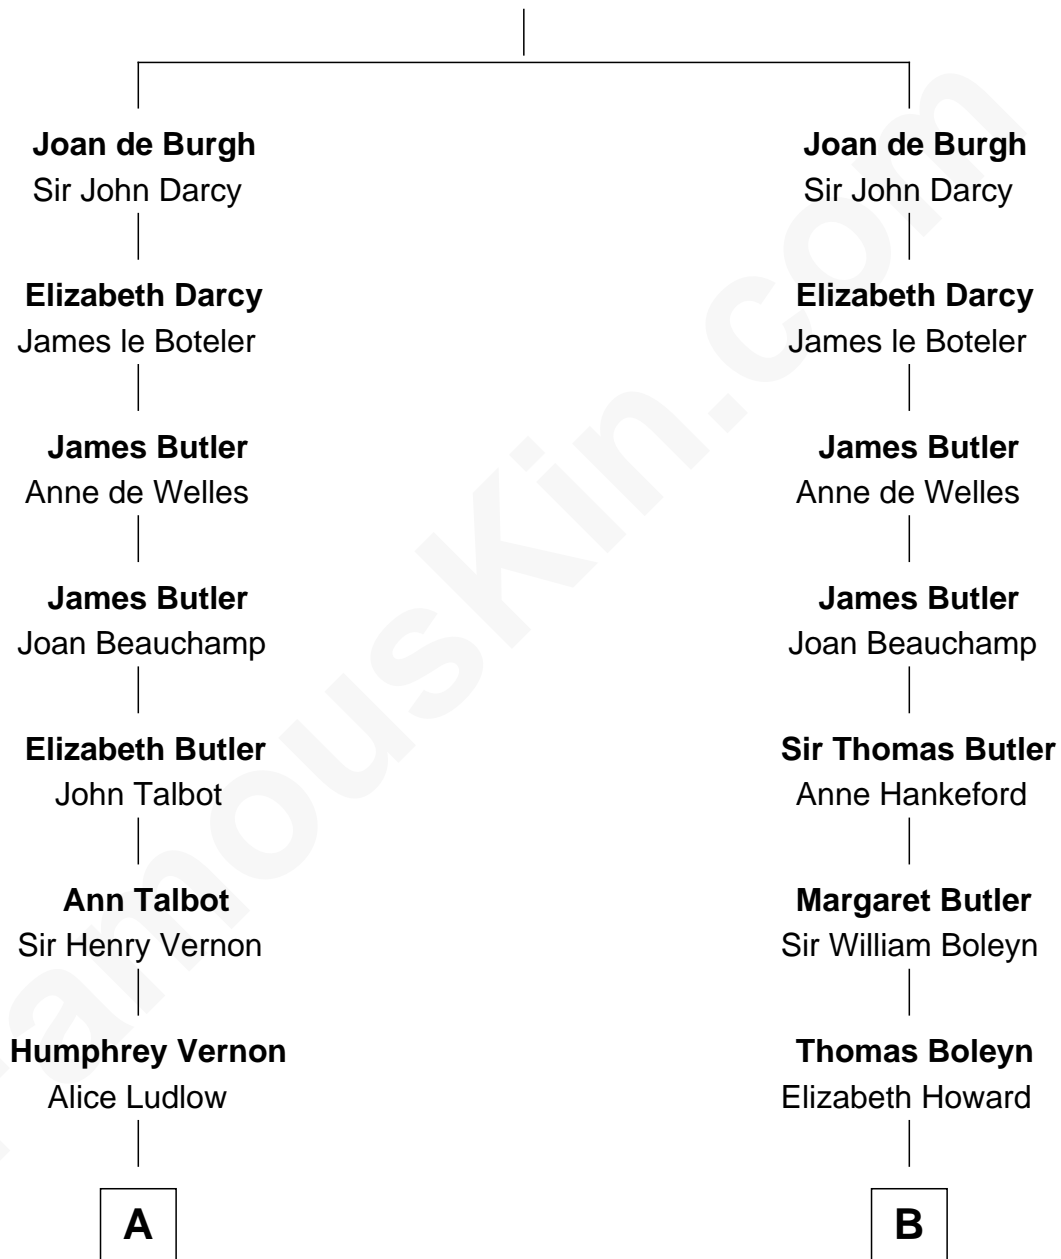

FamousKin.com Relationship Chart of

Sarah Ferguson

Duchess of York

20th cousin 1 time removed of

Liz Claiborne

Fashion Designer and Founder of Liz Claiborne Inc.

Sir Richard de Burgh

Margaret - - - - -

C

Louisa Jane Hamilton

William Henry Walter Montagu-Douglas-Scott

Herbert Andrew Montagu-Douglas-Scott

Marie Josephine Edwards

Marian Louisa Montagu-Douglas-Scott

Andrew Henry Ferguson

Ronald Ivor Ferguson

Susan Mary Wright

Sarah Ferguson

Duchess of York

D

William Charles Cole Claiborne

Louise de Balathier

Fernand Claiborne

Marie Louise Villeré