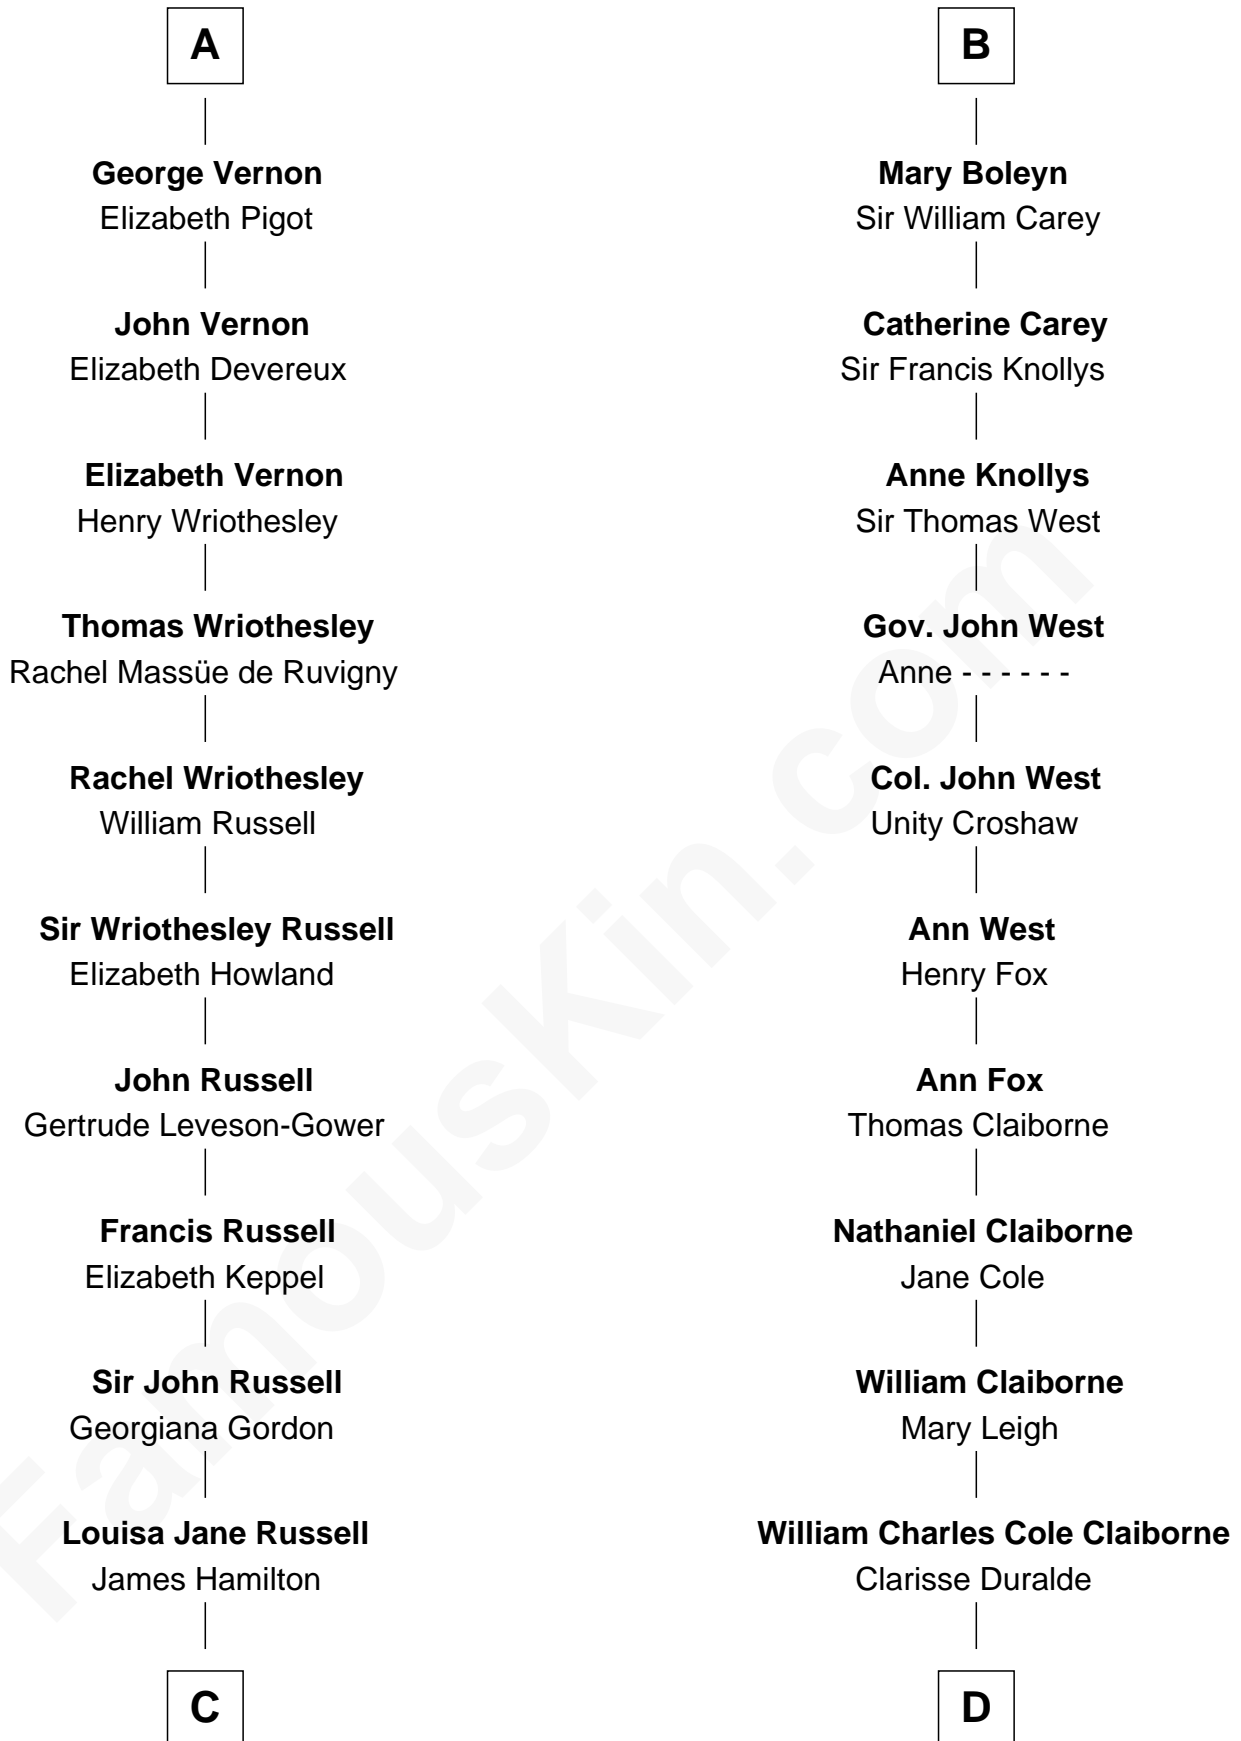

FamousKin.com Relationship Chart of

Sarah Ferguson

Duchess of York

20th cousin 1 time removed of

Liz Claiborne

Fashion Designer and Founder of Liz Claiborne Inc.

Sir Richard de Burgh

Margaret - - - - -

C

Louisa Jane Hamilton

William Henry Walter Montagu-Douglas-Scott

Herbert Andrew Montagu-Douglas-Scott

Marie Josephine Edwards

Marian Louisa Montagu-Douglas-Scott

Andrew Henry Ferguson

Ronald Ivor Ferguson