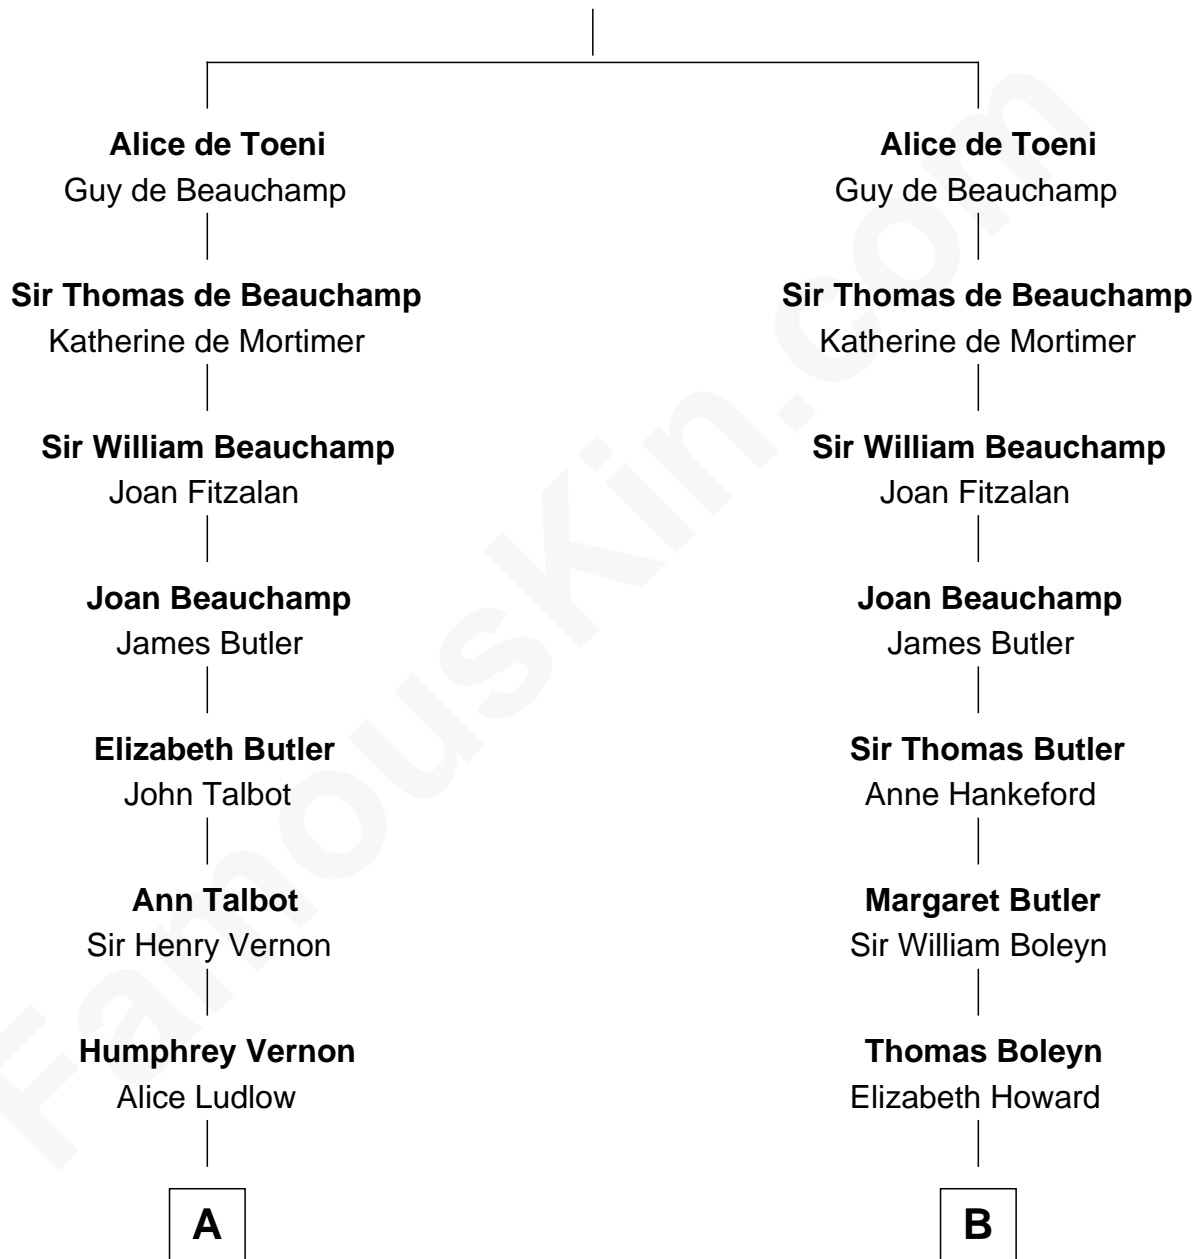

FamousKin.com Relationship Chart of

Sarah Ferguson

Duchess of York

20th cousin 1 time removed of

Liz Claiborne

Fashion Designer and Founder of Liz Claiborne Inc.

Ralph VII de Toeni

Mary - - - - -

C

Louisa Jane Hamilton

William Henry Walter Montagu-Douglas-Scott

Herbert Andrew Montagu-Douglas-Scott

Marie Josephine Edwards

Marian Louisa Montagu-Douglas-Scott

Andrew Henry Ferguson

Ronald Ivor Ferguson

Susan Mary Wright

Sarah Ferguson

Duchess of York

D

William Charles Cole Claiborne

Louise de Balathier

Fernand Claiborne

Marie Louise Villeré