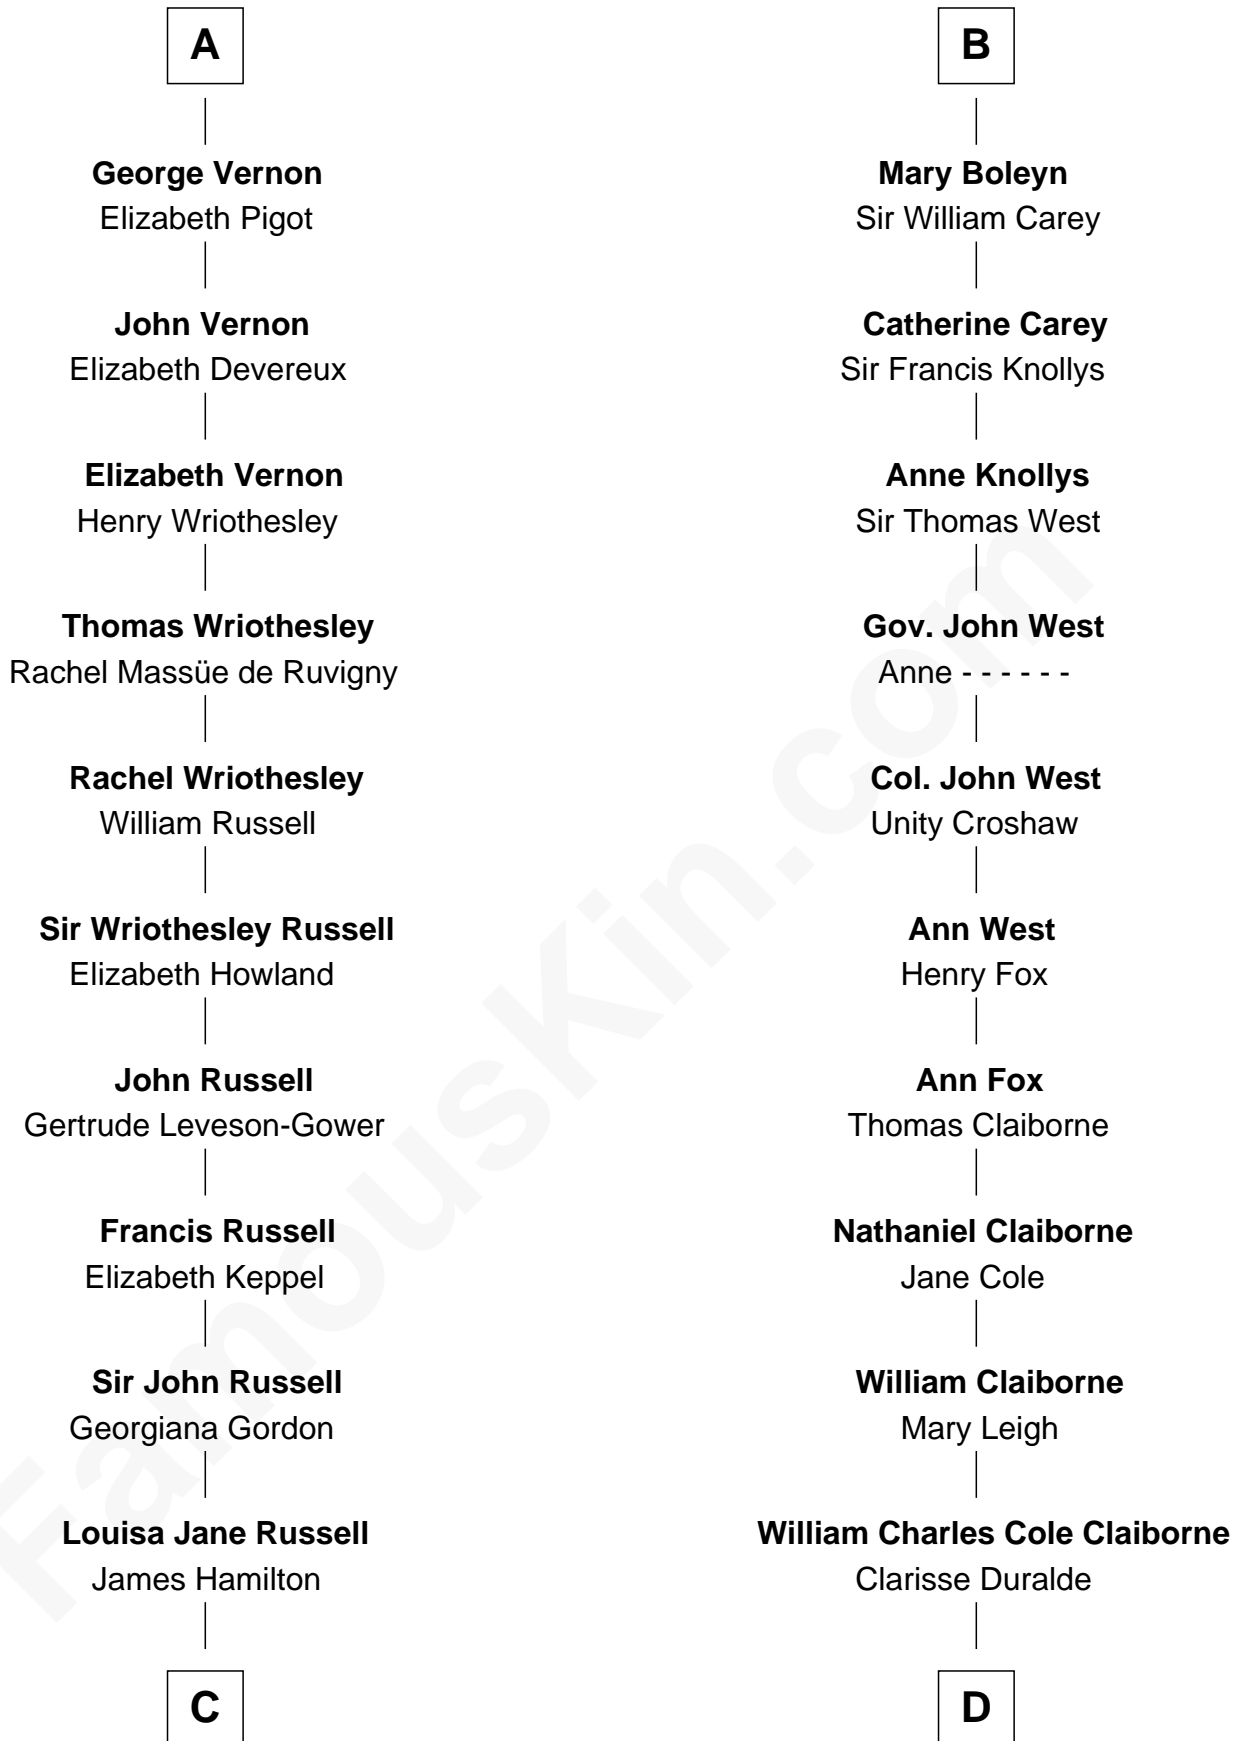

FamousKin.com Relationship Chart of

Sarah Ferguson

Duchess of York

20th cousin 1 time removed of

Liz Claiborne

Fashion Designer and Founder of Liz Claiborne Inc.

Ralph VII de Toeni

Mary - - - - -

C

Louisa Jane Hamilton

William Henry Walter Montagu-Douglas-Scott

Herbert Andrew Montagu-Douglas-Scott

Marie Josephine Edwards

Marian Louisa Montagu-Douglas-Scott

Andrew Henry Ferguson

Ronald Ivor Ferguson