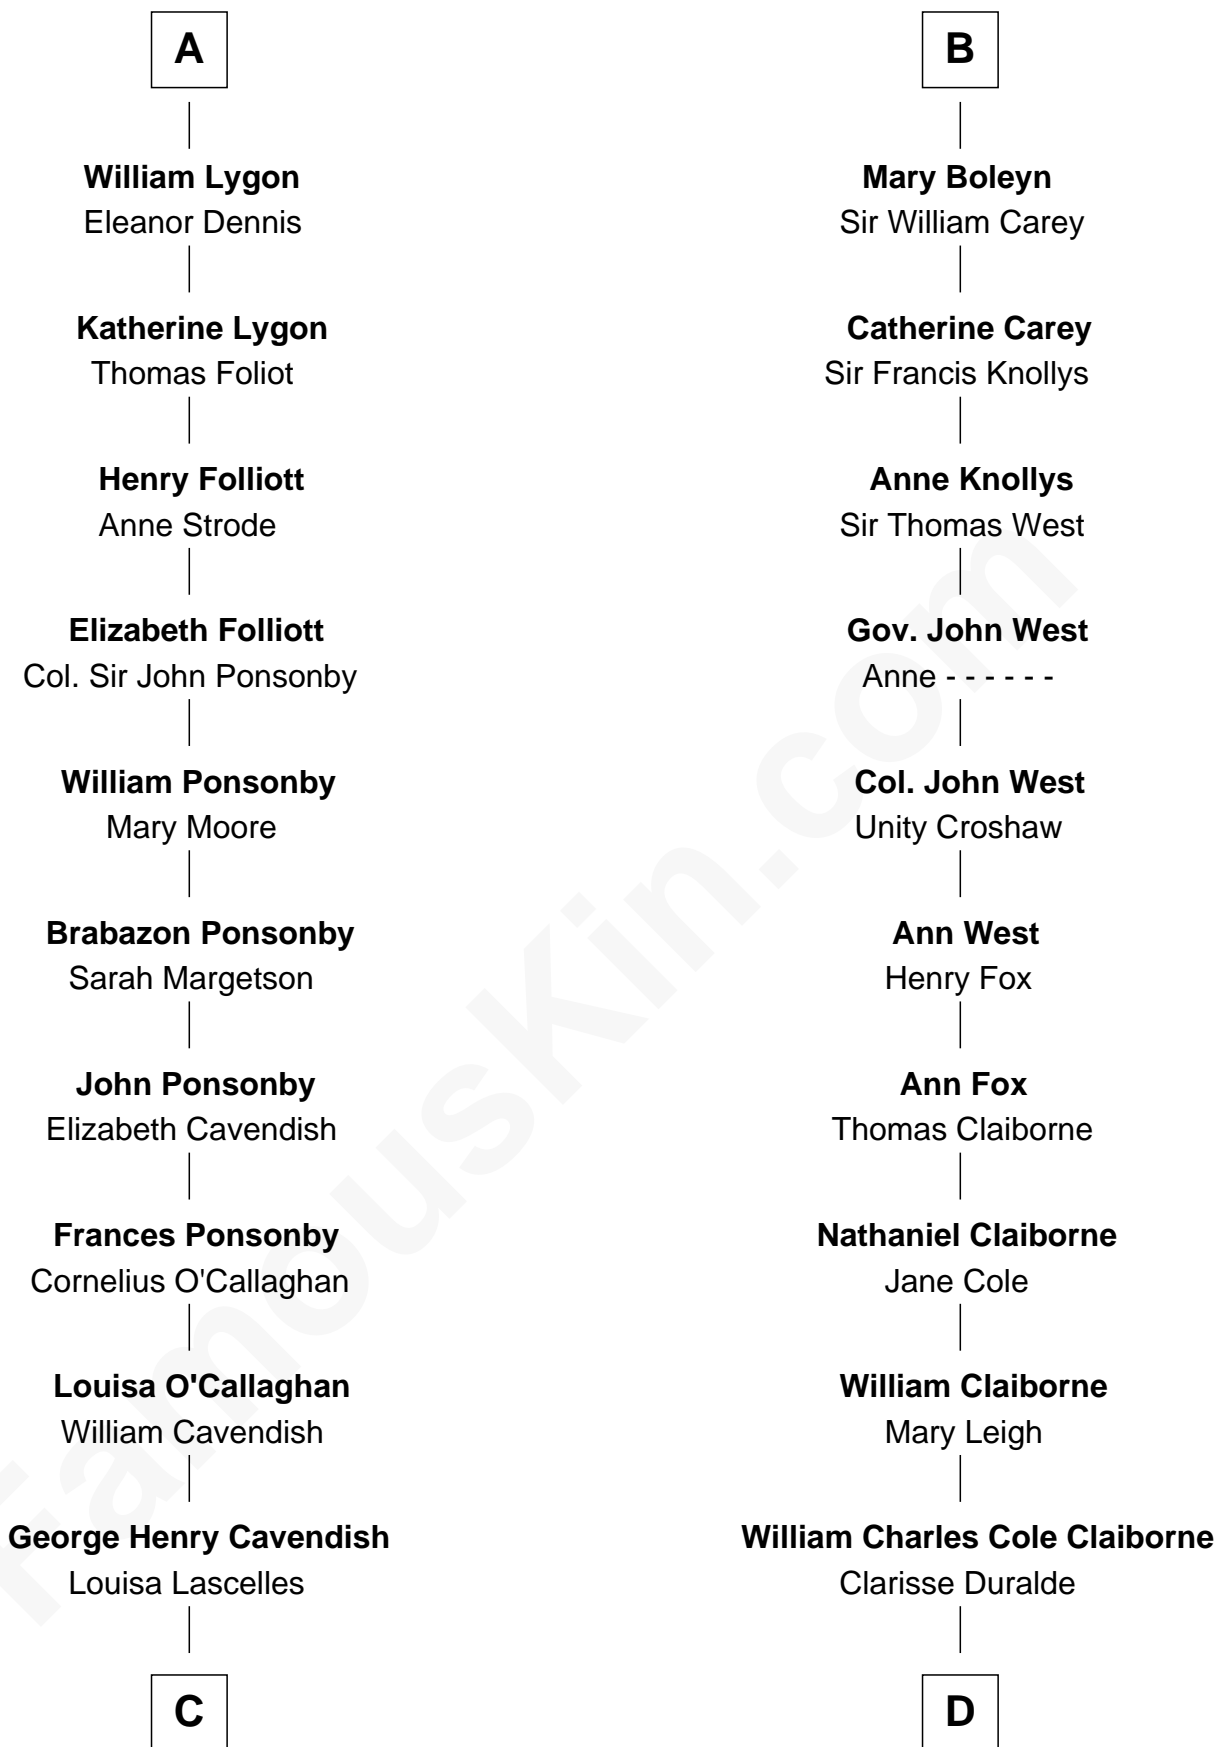

# FamousKin.com Relationship Chart of

**Sarah Ferguson**

*Duchess of York*

20th cousin 1 time removed of

**Liz Claiborne**

*Fashion Designer and Founder of Liz Claiborne Inc.*

**Sir Nicholas Engaine**

Anice de Fauconberge

**C**

**Susan Henrietta Cavendish**

Henry Robert Brand

**Margaret Brand**

Algernon Francis Holford Ferguson

**Andrew Henry Ferguson**

Marian Louisa Montagu-Douglas-Scott

**Ronald Ivor Ferguson**

Susan Mary Wright

**Sarah Ferguson**

*Duchess of York*

**D**

**William Charles Cole Claiborne**

Louise de Balathier

**Fernand Claiborne**

Marie Louise Villeré