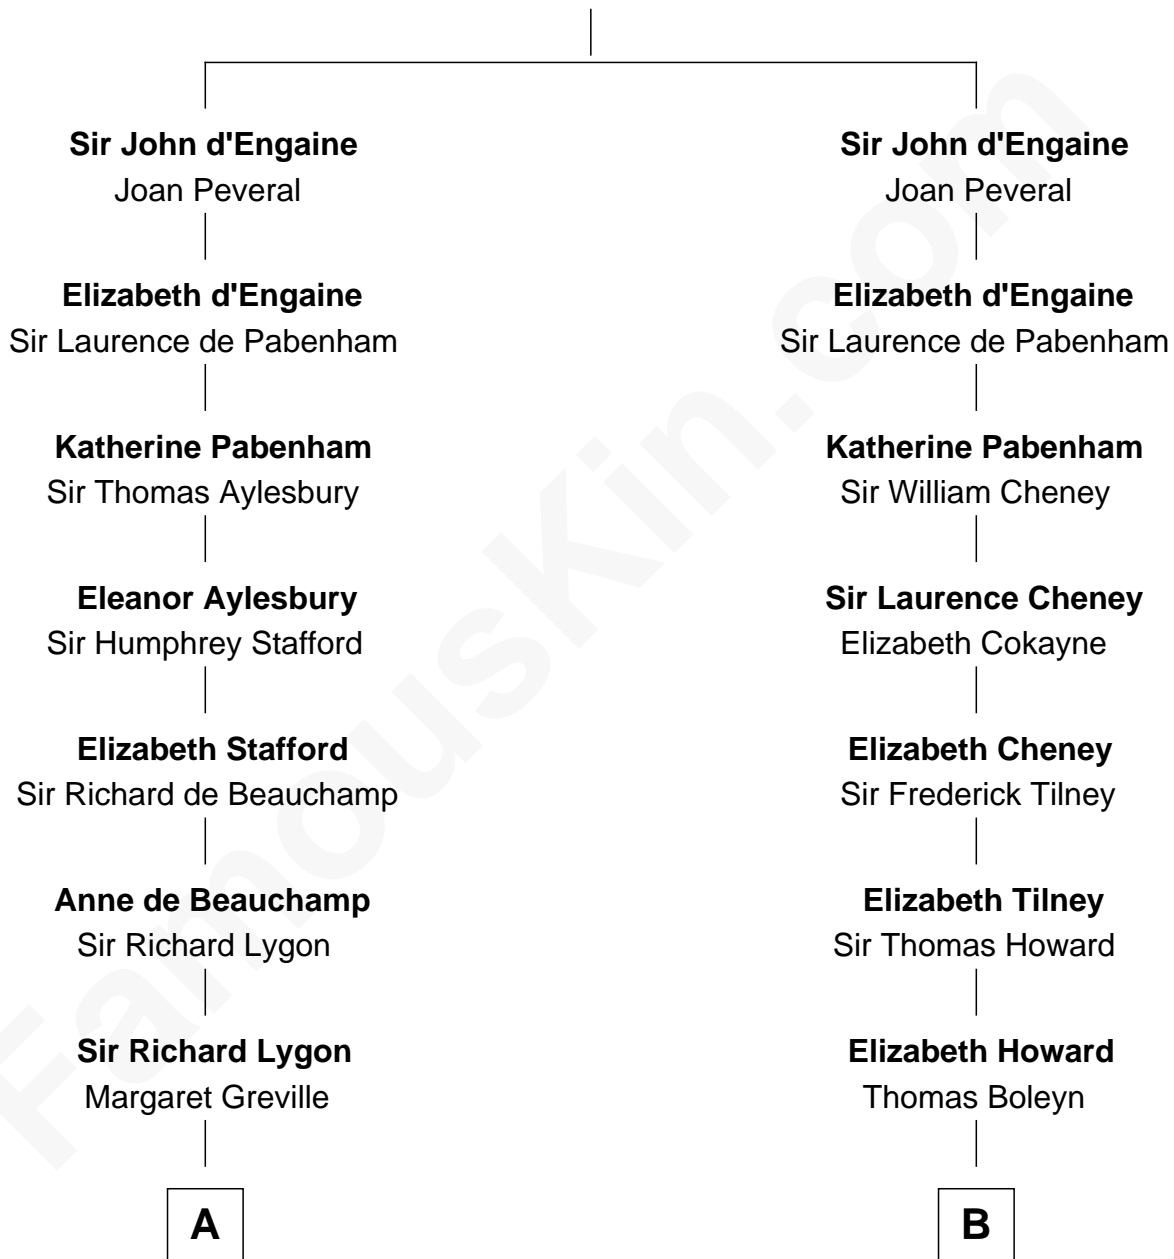

# FamousKin.com Relationship Chart of

**Sarah Ferguson**

*Duchess of York*

20th cousin 1 time removed of

**Liz Claiborne**

*Fashion Designer and Founder of Liz Claiborne Inc.*

**Sir Nicholas Engaine**

Anice de Fauconberge

**C**

**Susan Henrietta Cavendish**

Henry Robert Brand

**Margaret Brand**

Algernon Francis Holford Ferguson

**Andrew Henry Ferguson**

Marian Louisa Montagu-Douglas-Scott

**Ronald Ivor Ferguson**

Susan Mary Wright

**Sarah Ferguson**

*Duchess of York*

**D**

**William Charles Cole Claiborne**

Louise de Balathier

**Fernand Claiborne**

Marie Louise Villeré