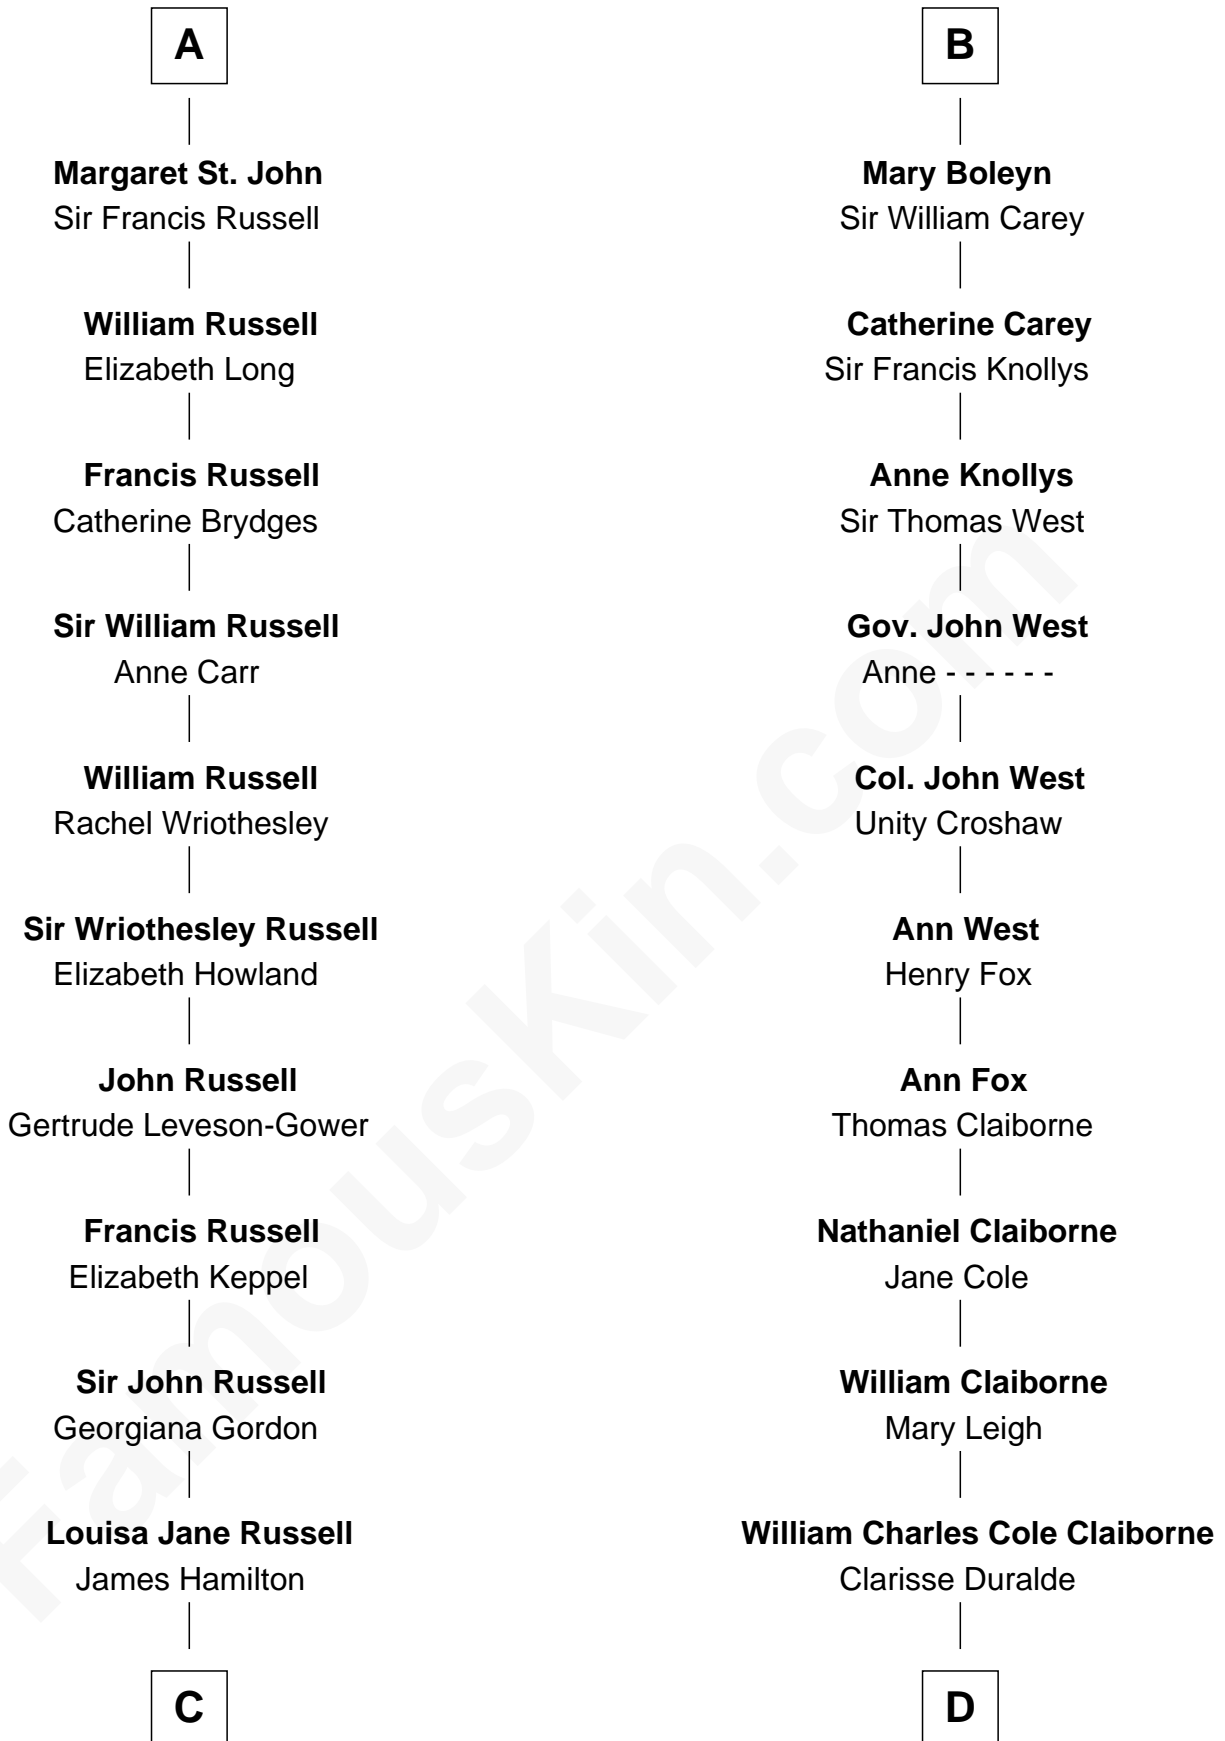

# FamousKin.com Relationship Chart of

**Sarah Ferguson**

*Duchess of York*

20th cousin 1 time removed of

**Liz Claiborne**

*Fashion Designer and Founder of Liz Claiborne Inc.*

**Sir Robert de Bois**

Christian le Latimer

**C**

**Louisa Jane Hamilton**

William Henry Walter Montagu-Douglas-Scott

**Herbert Andrew Montagu-Douglas-Scott**

Marie Josephine Edwards

**Marian Louisa Montagu-Douglas-Scott**

Andrew Henry Ferguson

**Ronald Ivor Ferguson**

Susan Mary Wright

**Sarah Ferguson**

*Duchess of York*

**D**

**William Charles Cole Claiborne**

Louise de Balathier

**Fernand Claiborne**

Marie Louise Villeré