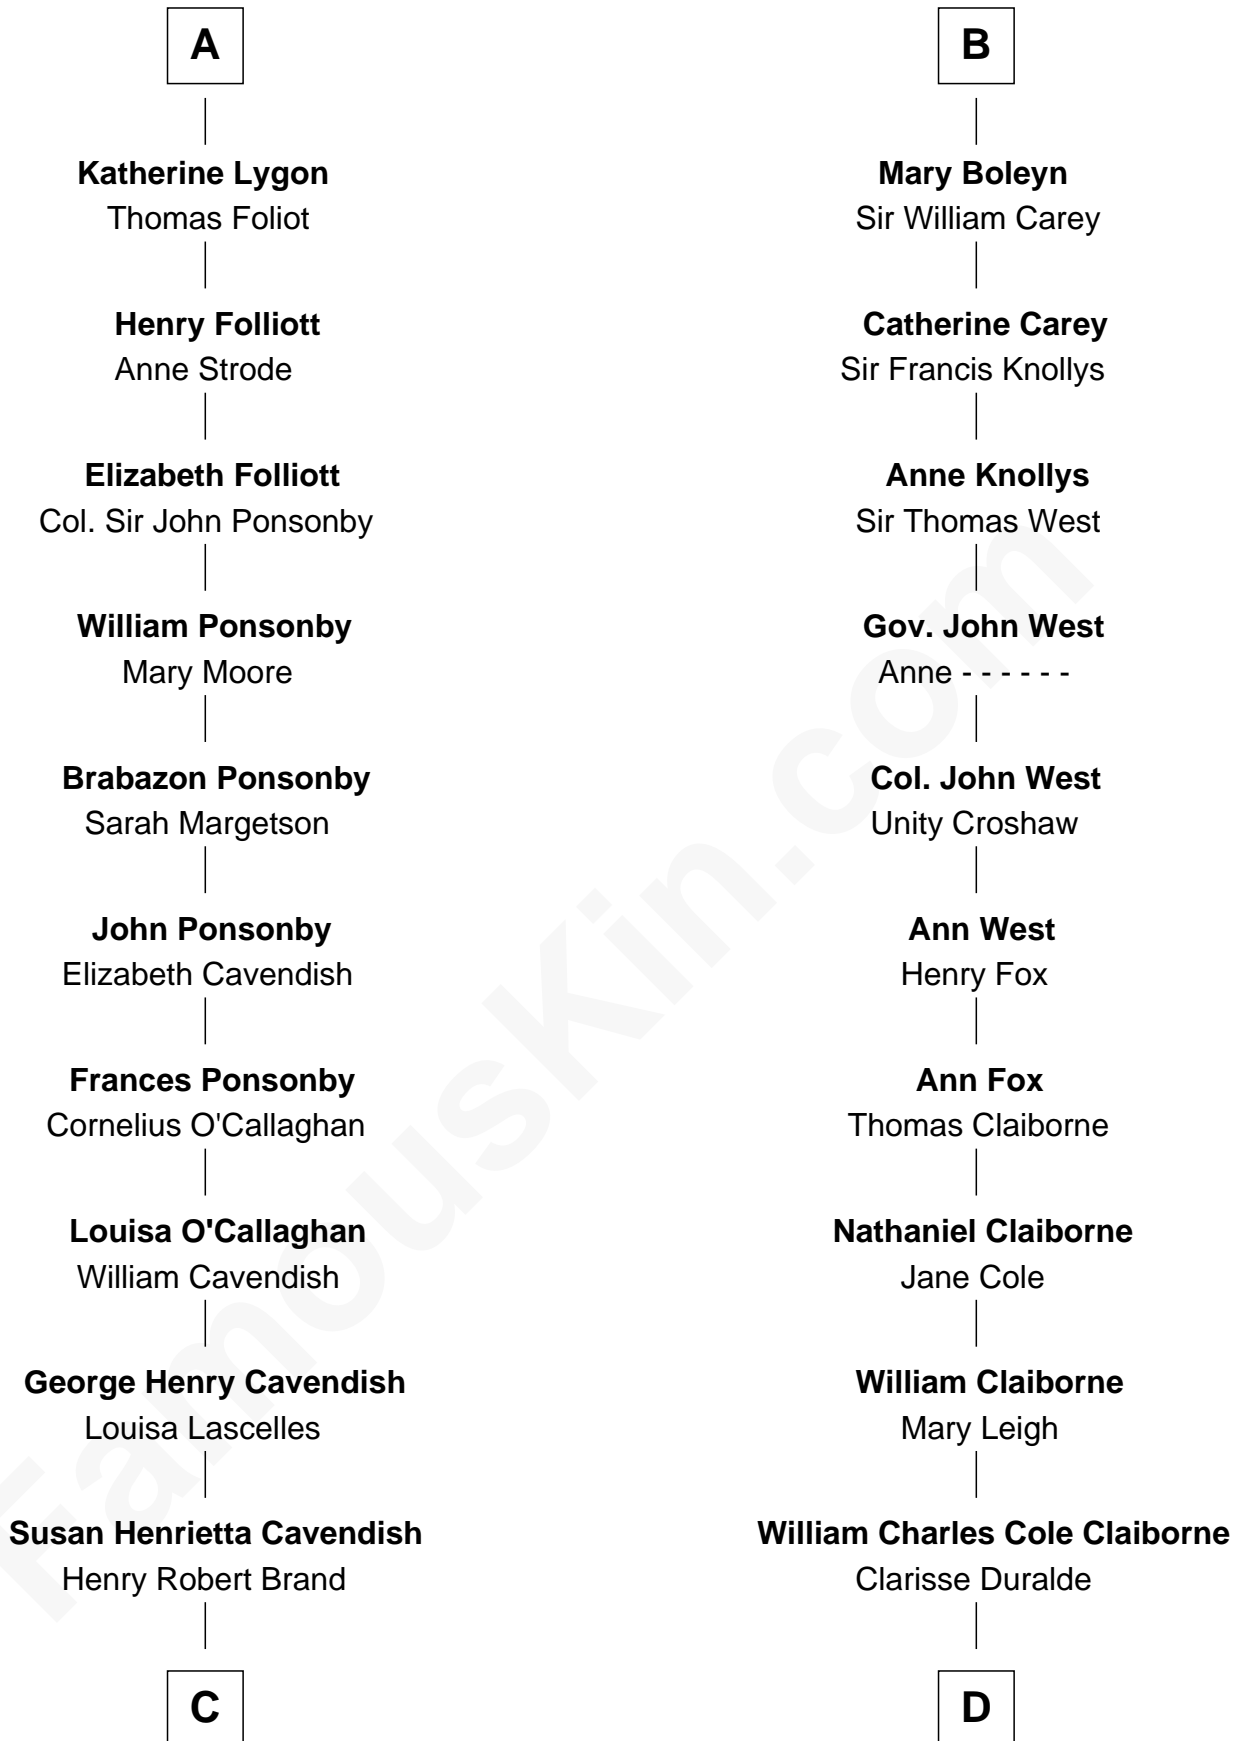

# FamousKin.com Relationship Chart of

**Sarah Ferguson**

*Duchess of York*

20th cousin of

**Liz Claiborne**

*Fashion Designer and Founder of Liz Claiborne Inc.*

**Humphrey de Bohun**

Elizabeth Plantagenet

**Sir William de Bohun**  
Elizabeth de Badlesmere

**Elizabeth de Bohun**  
Sir Richard Fitzalan

**Elizabeth Fitzalan**  
Sir Thomas Mowbray

**Isabel Mowbray**  
Sir James Berkeley

**Maurice Berkeley**  
Isabel Mead

**Anne Berkeley**  
Sir William Dennis

**Eleanor Dennis**  
William Lygon

**A**

**Eleanor de Bohun**  
Sir James le Boteler

**James le Boteler**  
Elizabeth Darcy

**James Butler**  
Anne de Welles

**James Butler**  
Joan Beauchamp

**Sir Thomas Butler**  
Anne Hankeford

**Margaret Butler**  
Sir William Boleyn

**Thomas Boleyn**  
Elizabeth Howard

**B**

**C**

**Margaret Brand**  
Algernon Francis Holford Ferguson

**Andrew Henry Ferguson**  
Marian Louisa Montagu-Douglas-Scott