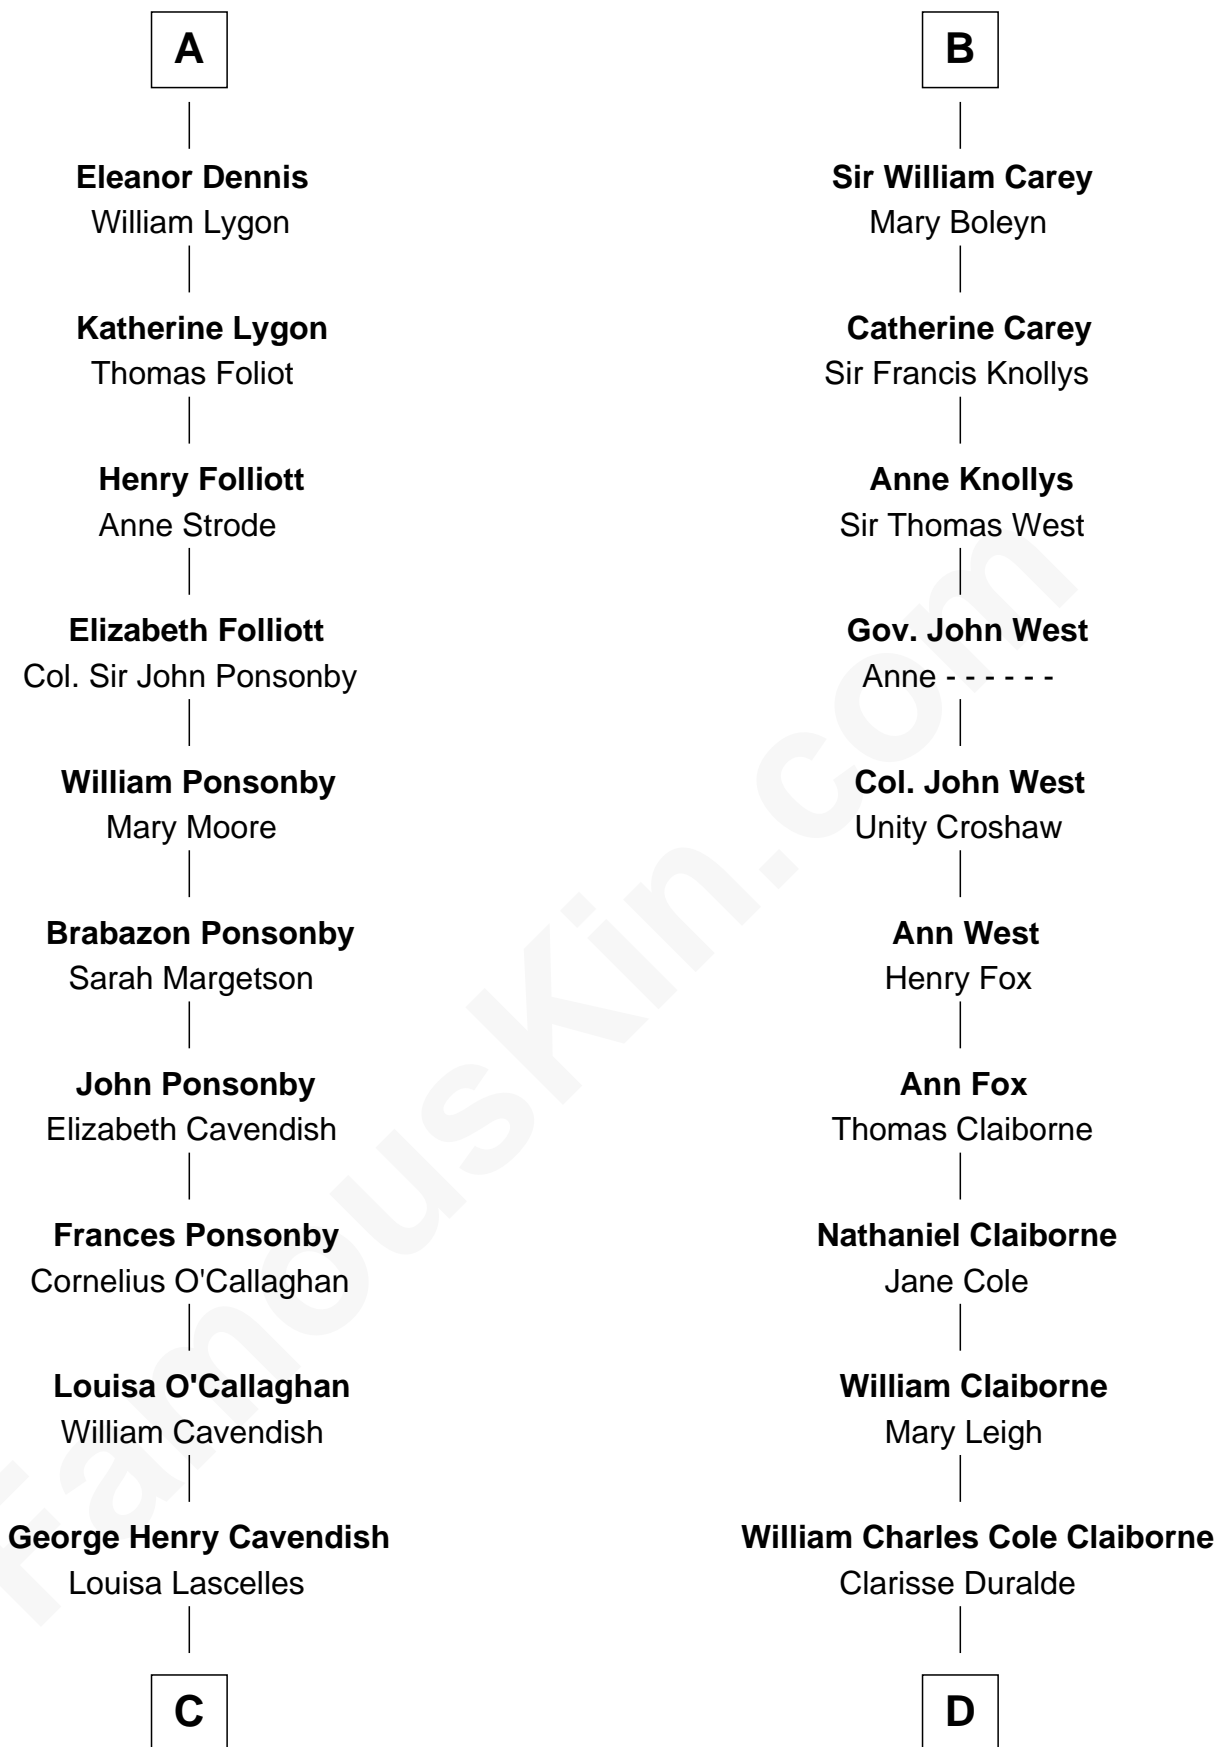

FamousKin.com Relationship Chart of

Sarah Ferguson

Duchess of York

20th cousin 1 time removed of

Liz Claiborne

Fashion Designer and Founder of Liz Claiborne Inc.

Richard Fitzalan

Alice de Saluzzo

C

Susan Henrietta Cavendish

Henry Robert Brand

Margaret Brand

Algernon Francis Holford Ferguson

Andrew Henry Ferguson

Marian Louisa Montagu-Douglas-Scott

Ronald Ivor Ferguson