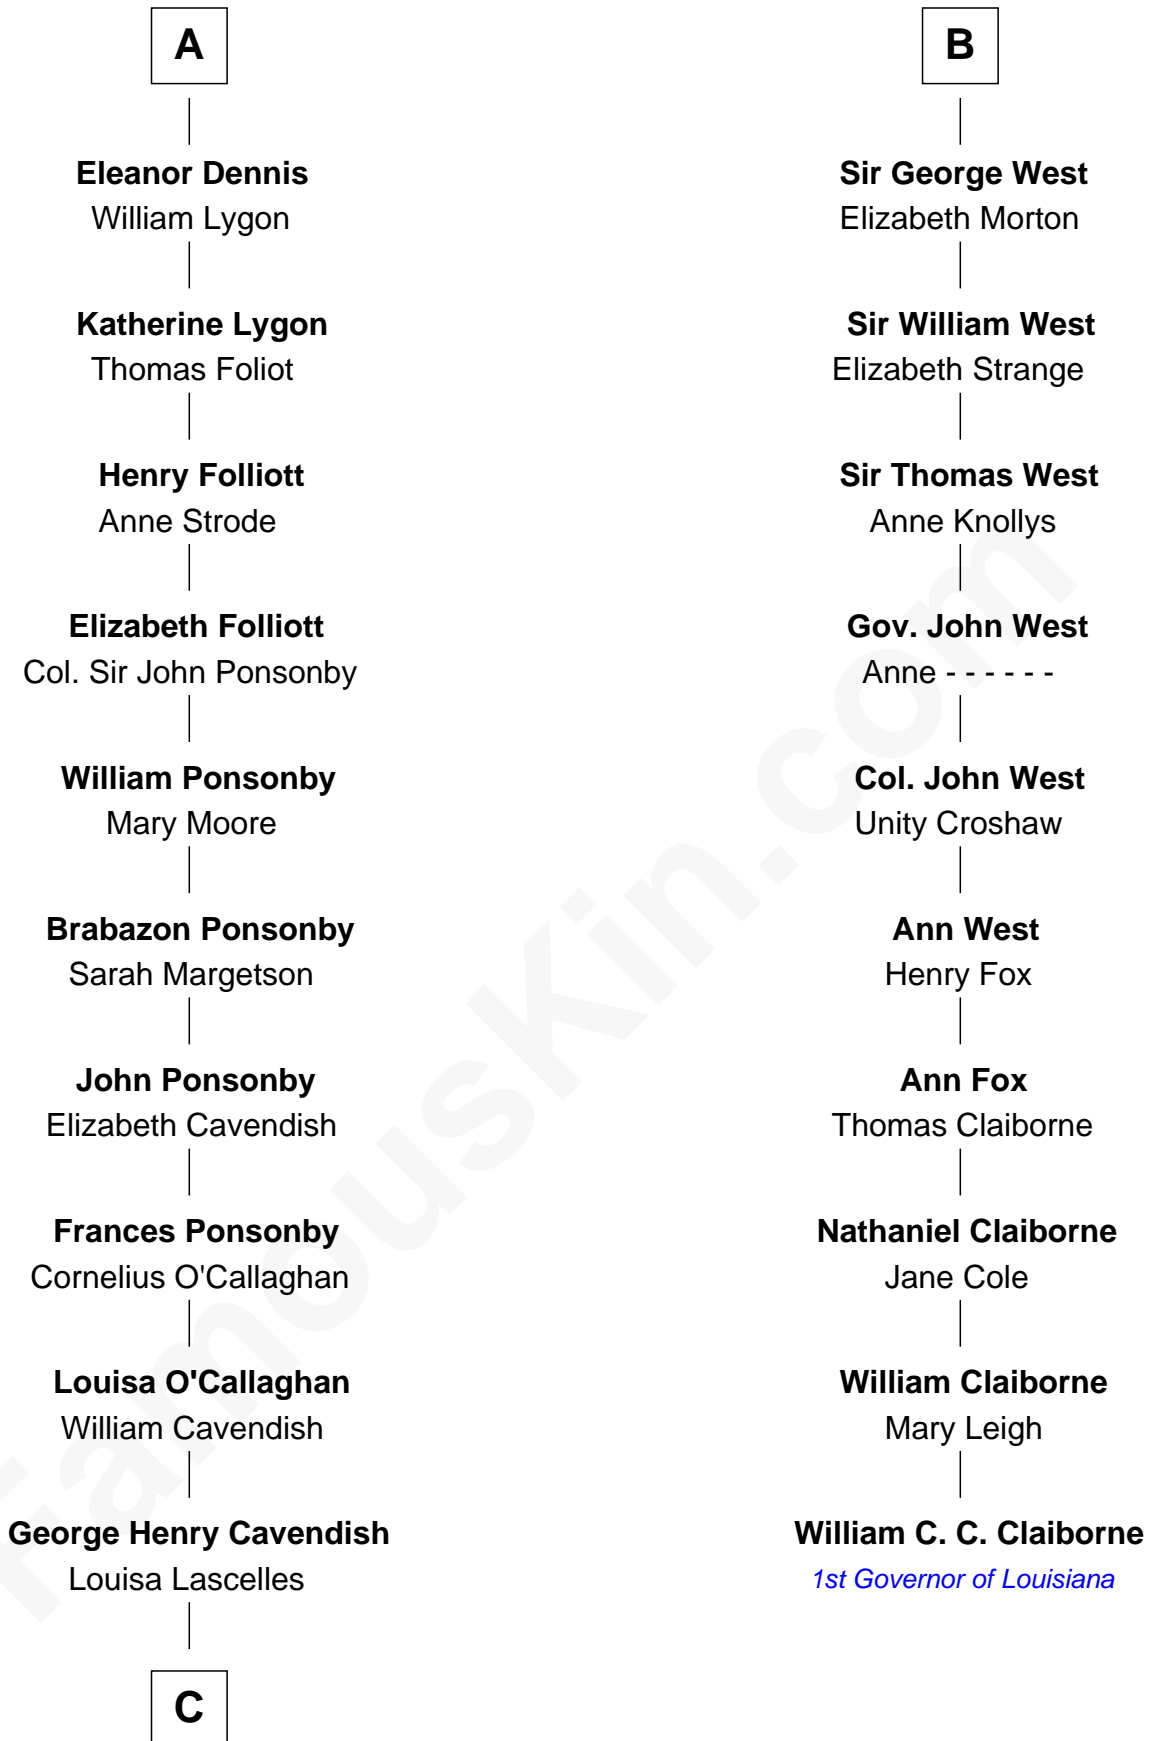

FamousKin.com
Relationship Chart of
Sarah Ferguson
Duchess of York

16th cousin 5 times removed of
William C. C. Claiborne
1st Governor of Louisiana

Edmund Plantagenet
 Blanche of Artois

C

—
Susan Henrietta Cavendish

Henry Robert Brand

—
Margaret Brand

Algernon Francis Holford Ferguson

—
Andrew Henry Ferguson

Marian Louisa Montagu-Douglas-Scott

—
Ronald Ivor Ferguson

Susan Mary Wright

—
Sarah Ferguson

Duchess of York