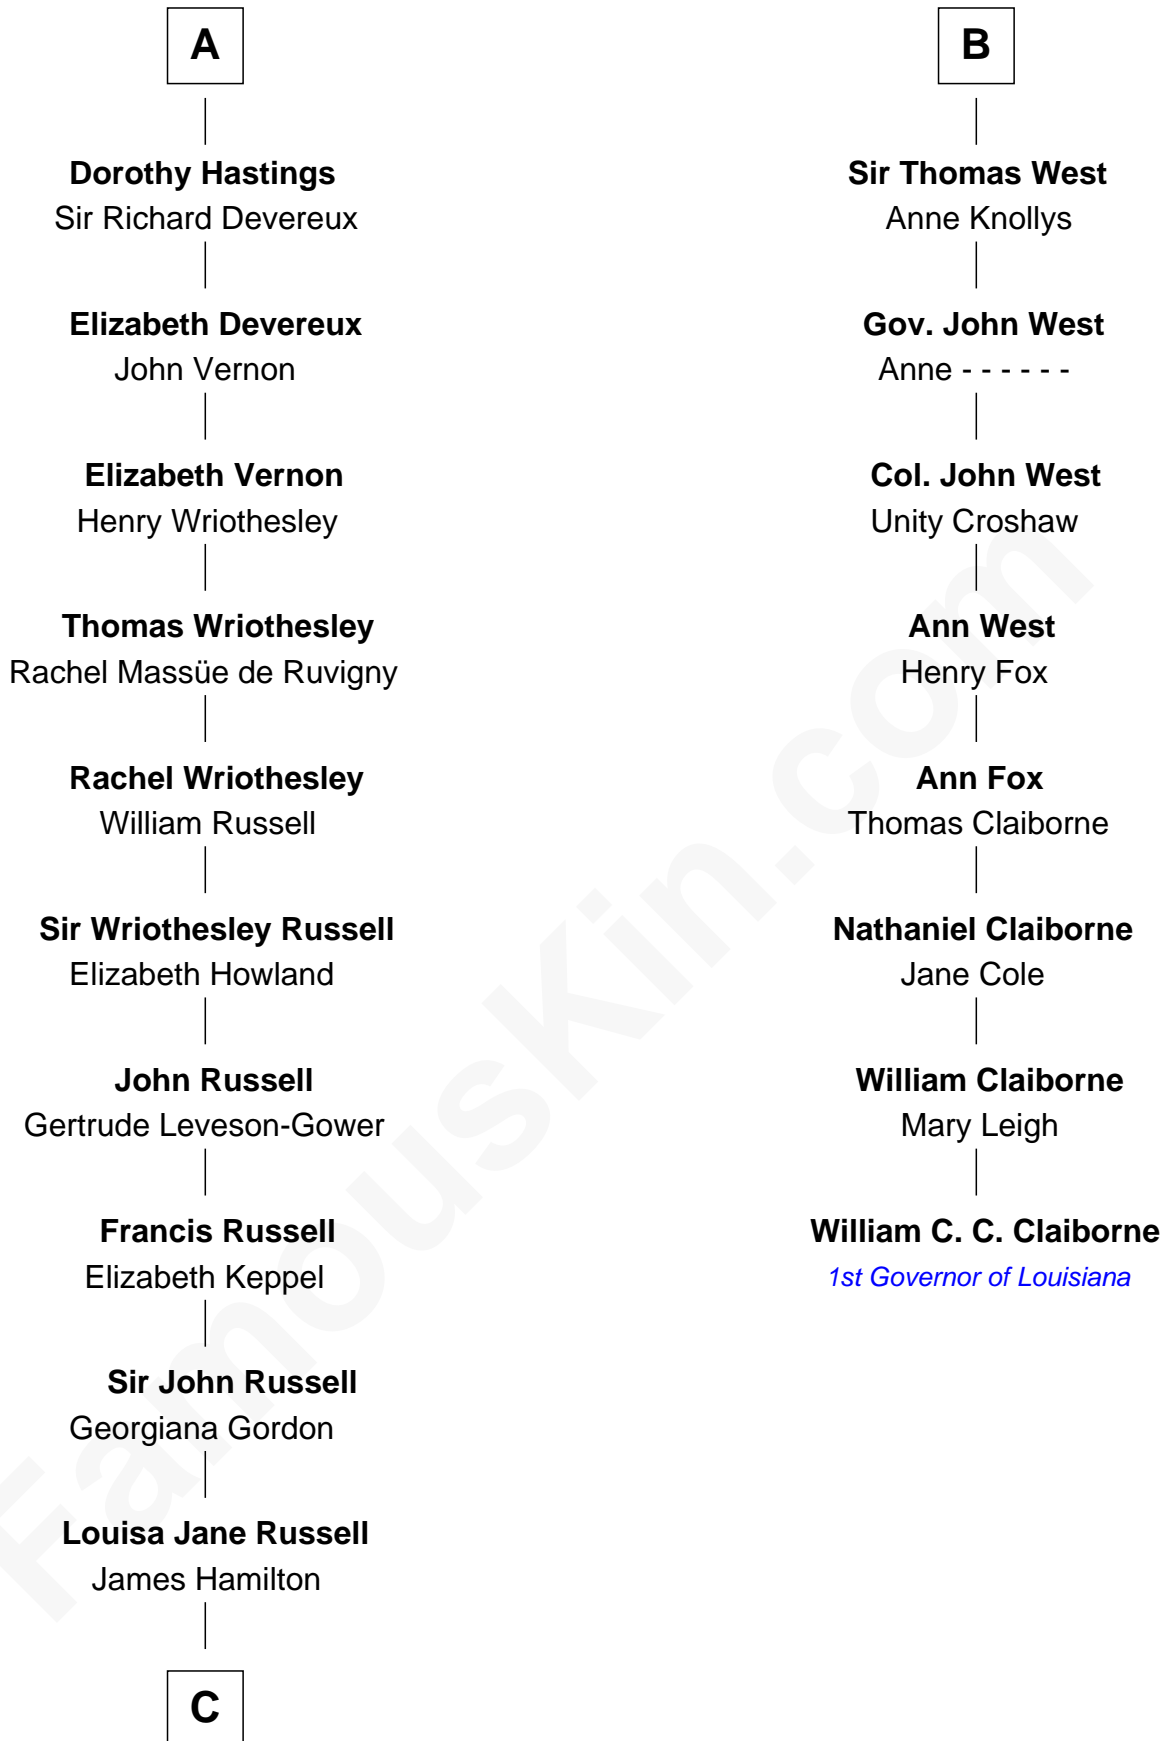

# FamousKin.com Relationship Chart of

**Sarah Ferguson**

*Duchess of York*

14th cousin 7 times removed of

**William C. C. Claiborne**

*1st Governor of Louisiana*

**Henry de Beaumont**

Margaret de Vere

**Sir John de Beaumont**  
Katherine de Everingham

**Elizabeth Beaumont**  
Sir William Botreaux

**Margaret Botreaux**  
Sir Robert Hungerford

**Sir Robert Hungerford**  
Eleanor Moleyns

**Sir Thomas Hungerford**  
Anne Percy

**Mary Hungerford**  
Sir Edward Hastings

**Sir George Hastings**  
Anne Stafford

**A**

**Sir John de Beaumont**  
Katherine de Everingham

**Elizabeth Beaumont**  
Sir William Botreaux

**Margaret Botreaux**  
Sir Robert Hungerford

**Katherine Hungerford**  
Sir Richard West

**Sir Thomas West**  
Eleanor Copley

**Sir George West**  
Elizabeth Morton

**Sir William West**  
Elizabeth Strange

**B**

**C**

**Louisa Jane Hamilton**

William Henry Walter Montagu-Douglas-Scott