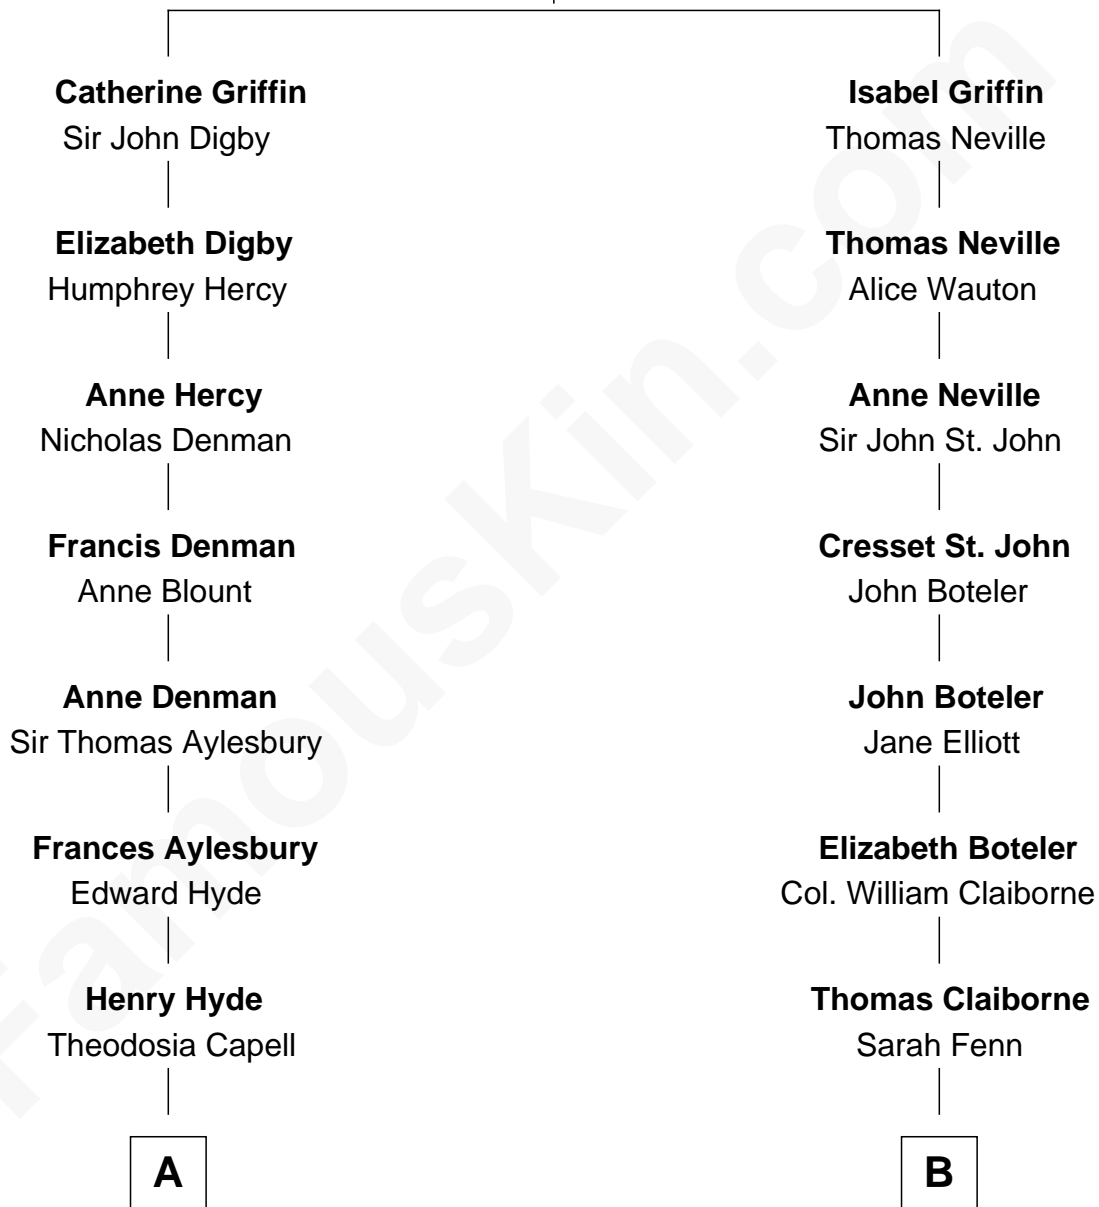

FamousKin.com Relationship Chart of

Sarah Ferguson

Duchess of York

10th cousin 8 times removed of

William C. C. Claiborne

1st Governor of Louisiana

Nicholas Griffin
Catherine Curzon

C

—
Susan Mary Wright
Ronald Ivor Ferguson

—
Sarah Ferguson
Duchess of York

FamousKin.com