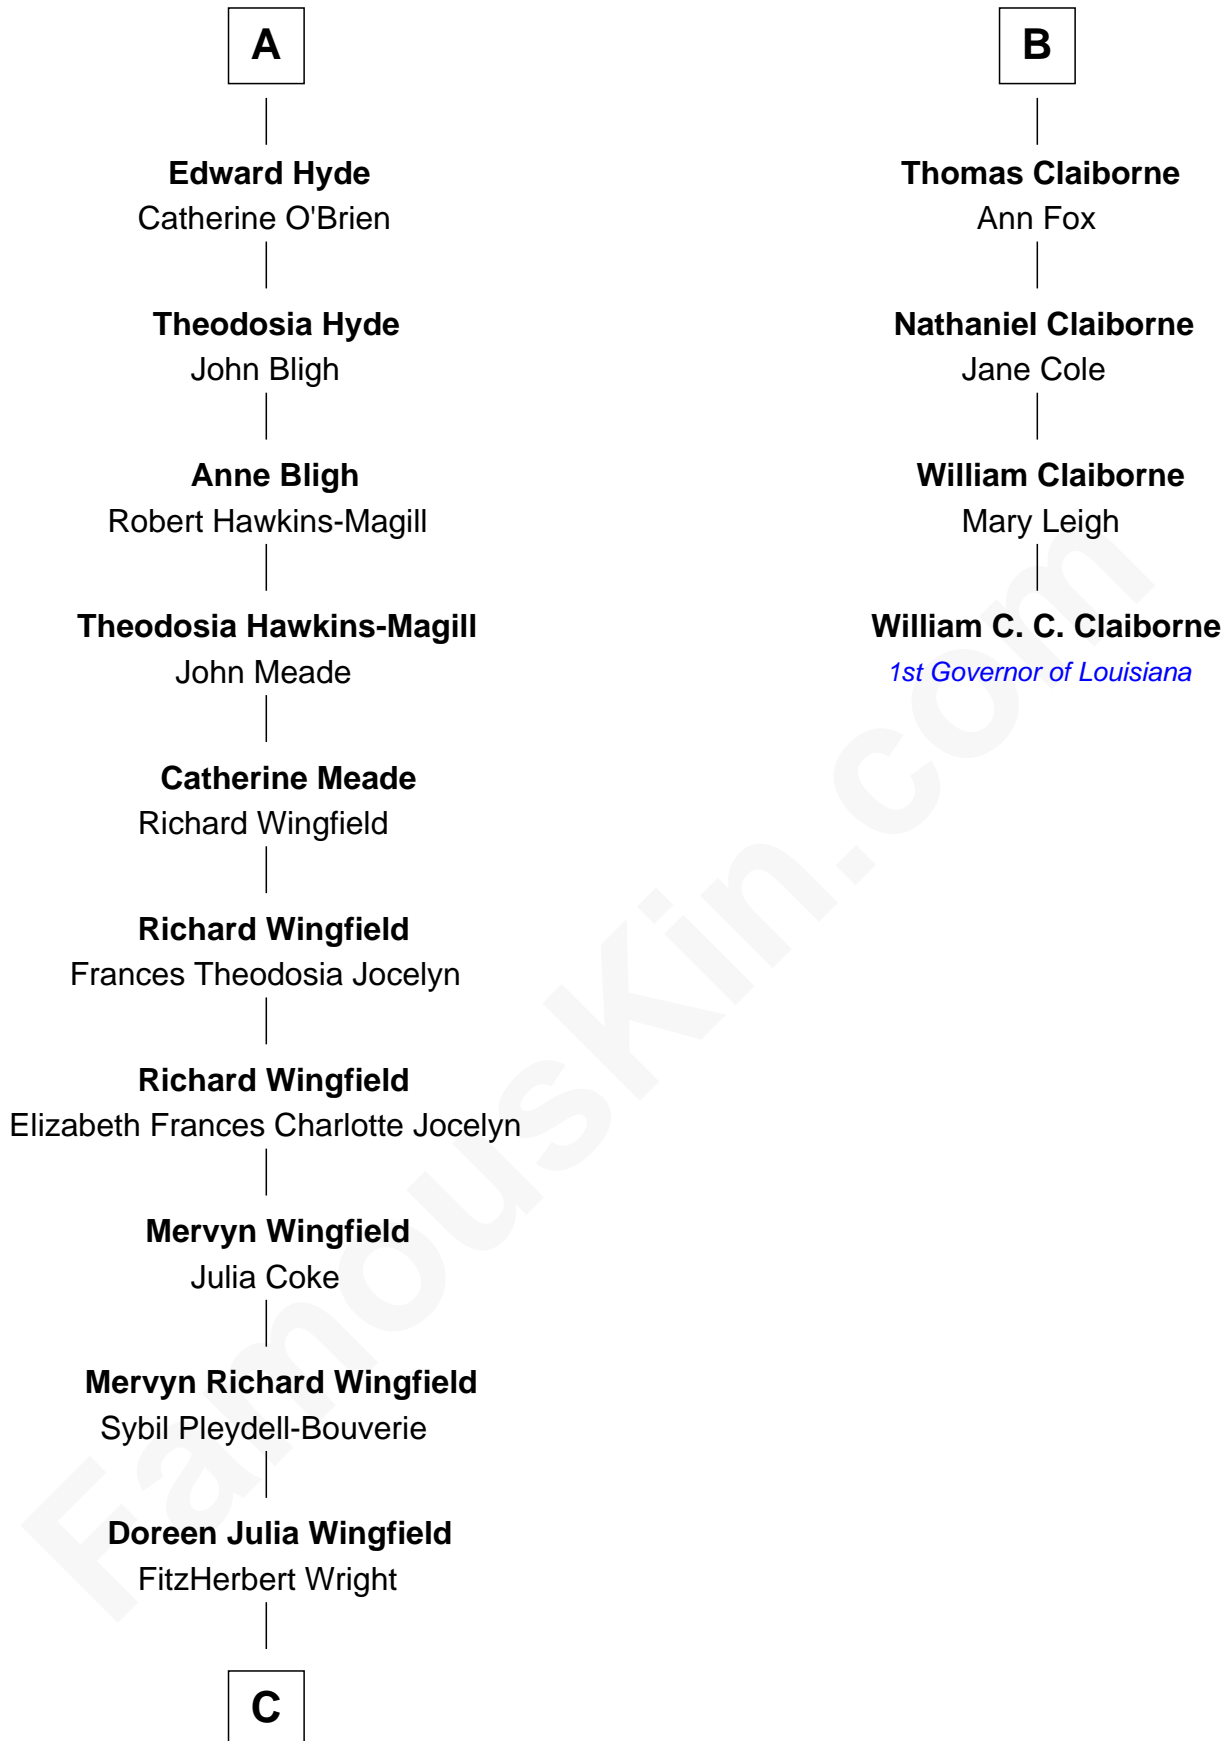

FamousKin.com Relationship Chart of

Sarah Ferguson

Duchess of York

10th cousin 8 times removed of

William C. C. Claiborne

1st Governor of Louisiana

Nicholas Griffin
Catherine Curzon

C

—
Susan Mary Wright
Ronald Ivor Ferguson

—
Sarah Ferguson
Duchess of York

FamousKin.com