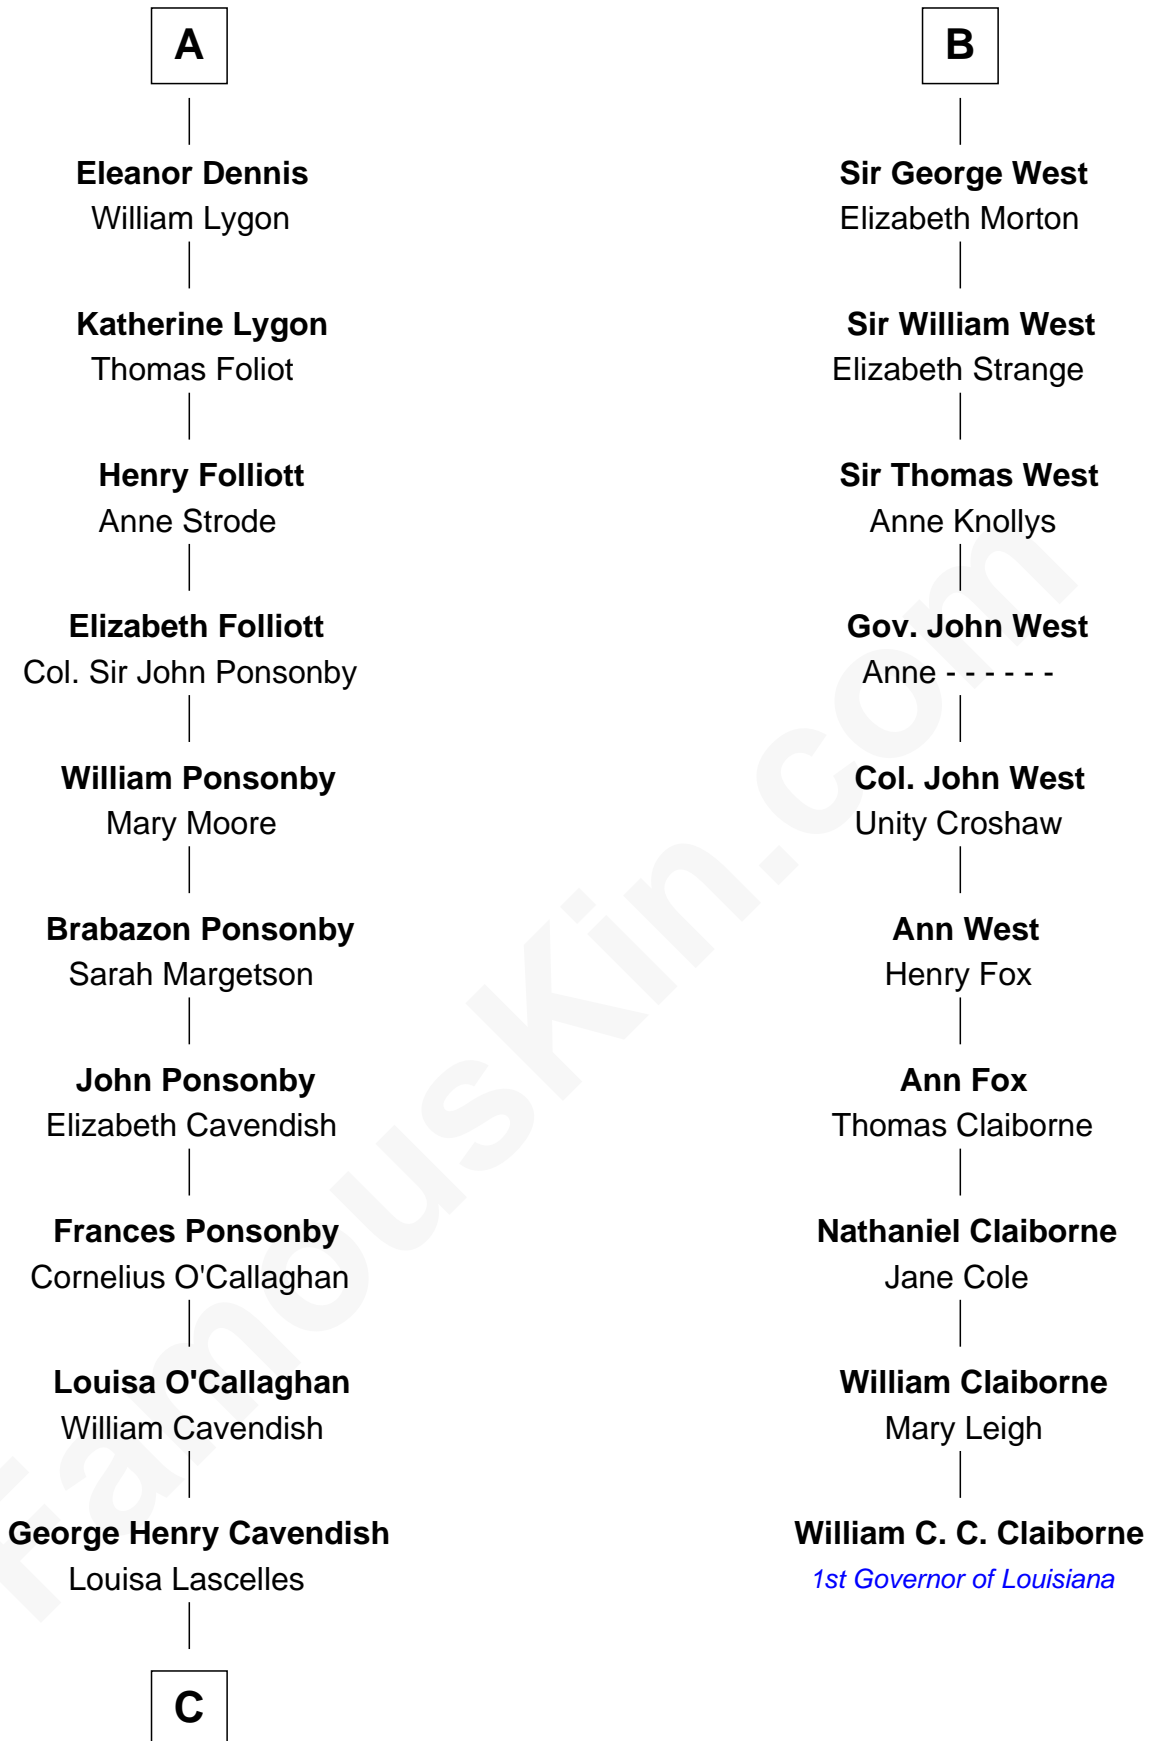

**FamousKin.com**  
**Relationship Chart of**  
**Sarah Ferguson**  
*Duchess of York*

16th cousin 5 times removed of  
**William C. C. Claiborne**  
*1st Governor of Louisiana*

**Sir Patrick de Chaworth**  
 Isabella de Beauchamp

**C**

—  
**Susan Henrietta Cavendish**

Henry Robert Brand

—  
**Margaret Brand**

Algernon Francis Holford Ferguson

—  
**Andrew Henry Ferguson**

Marian Louisa Montagu-Douglas-Scott

—  
**Ronald Ivor Ferguson**

Susan Mary Wright

—  
**Sarah Ferguson**

*Duchess of York*