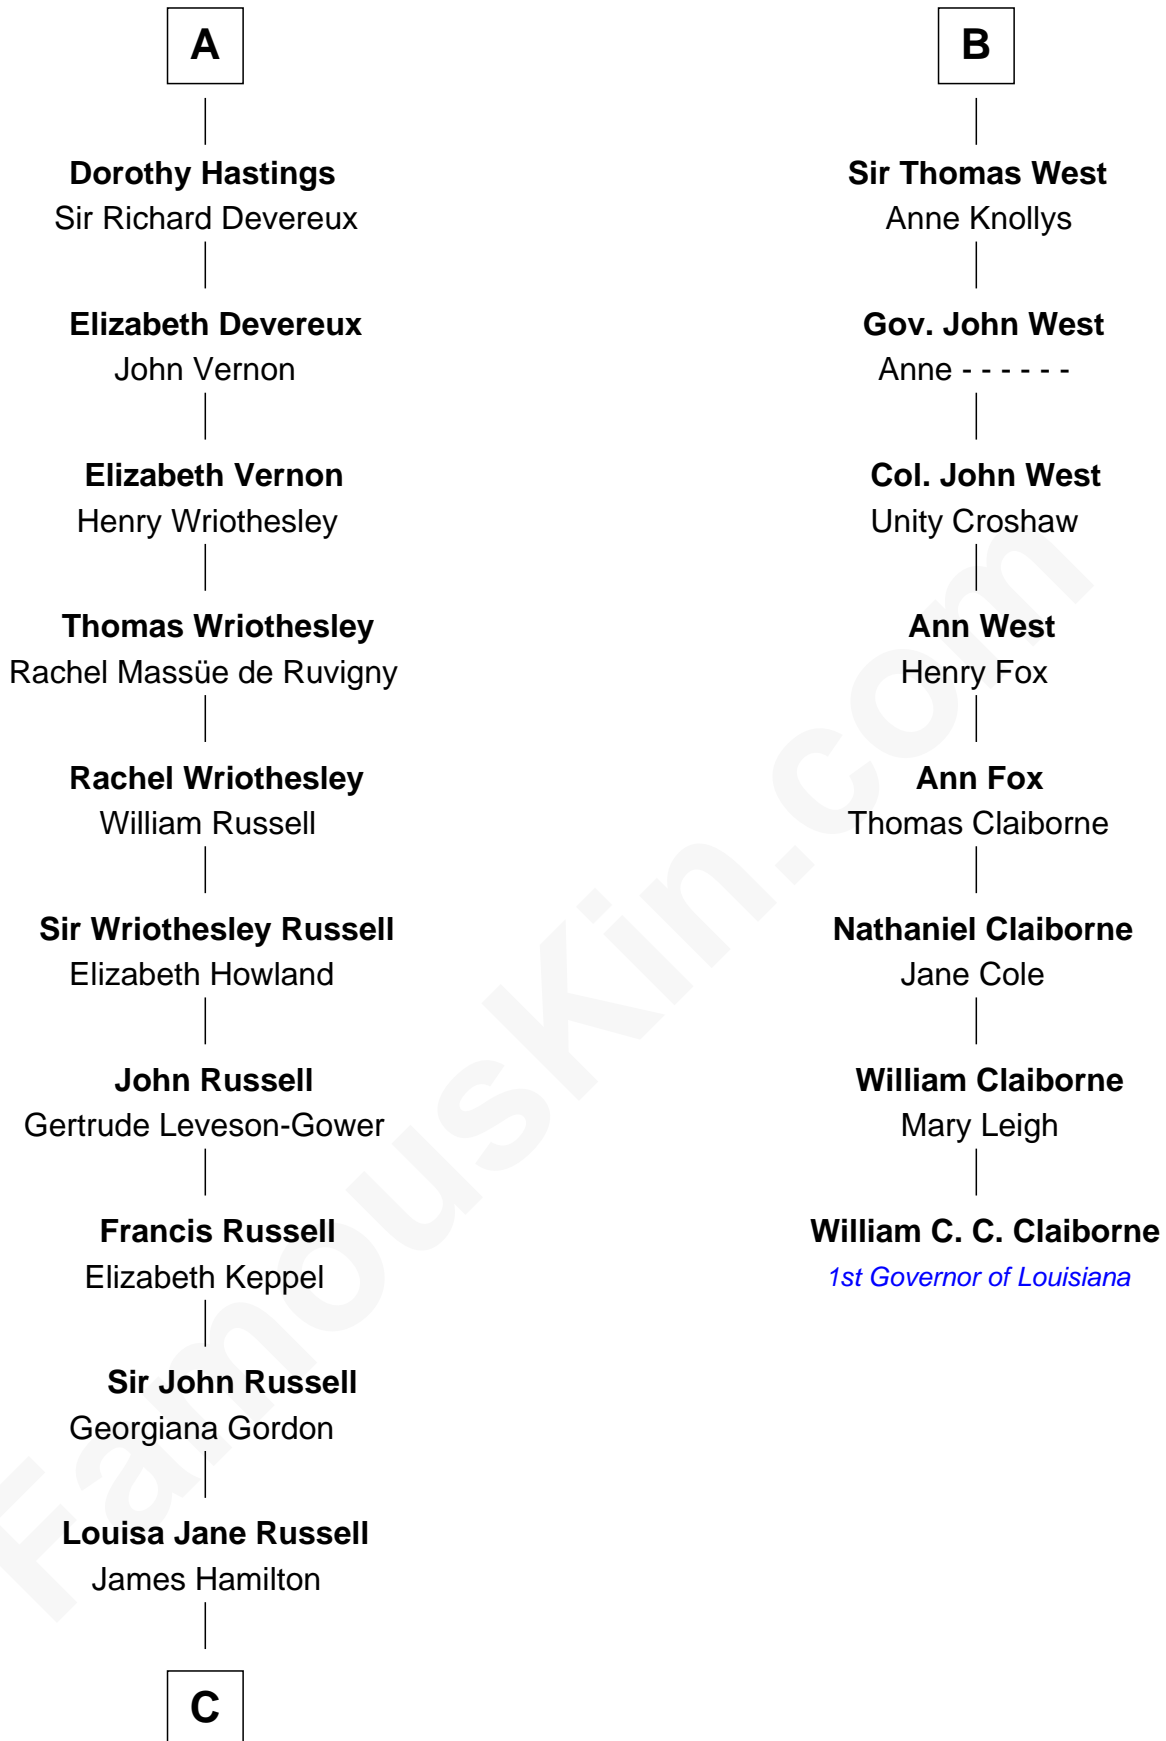

FamousKin.com
Relationship Chart of
Sarah Ferguson
Duchess of York

14th cousin 7 times removed of
William C. C. Claiborne
1st Governor of Louisiana

Sir Edmund Hussey

C

Louisa Jane Hamilton

William Henry Walter Montagu-Douglas-Scott

Herbert Andrew Montagu-Douglas-Scott

Marie Josephine Edwards

Marian Louisa Montagu-Douglas-Scott

Andrew Henry Ferguson

Ronald Ivor Ferguson

Susan Mary Wright

Sarah Ferguson

Duchess of York