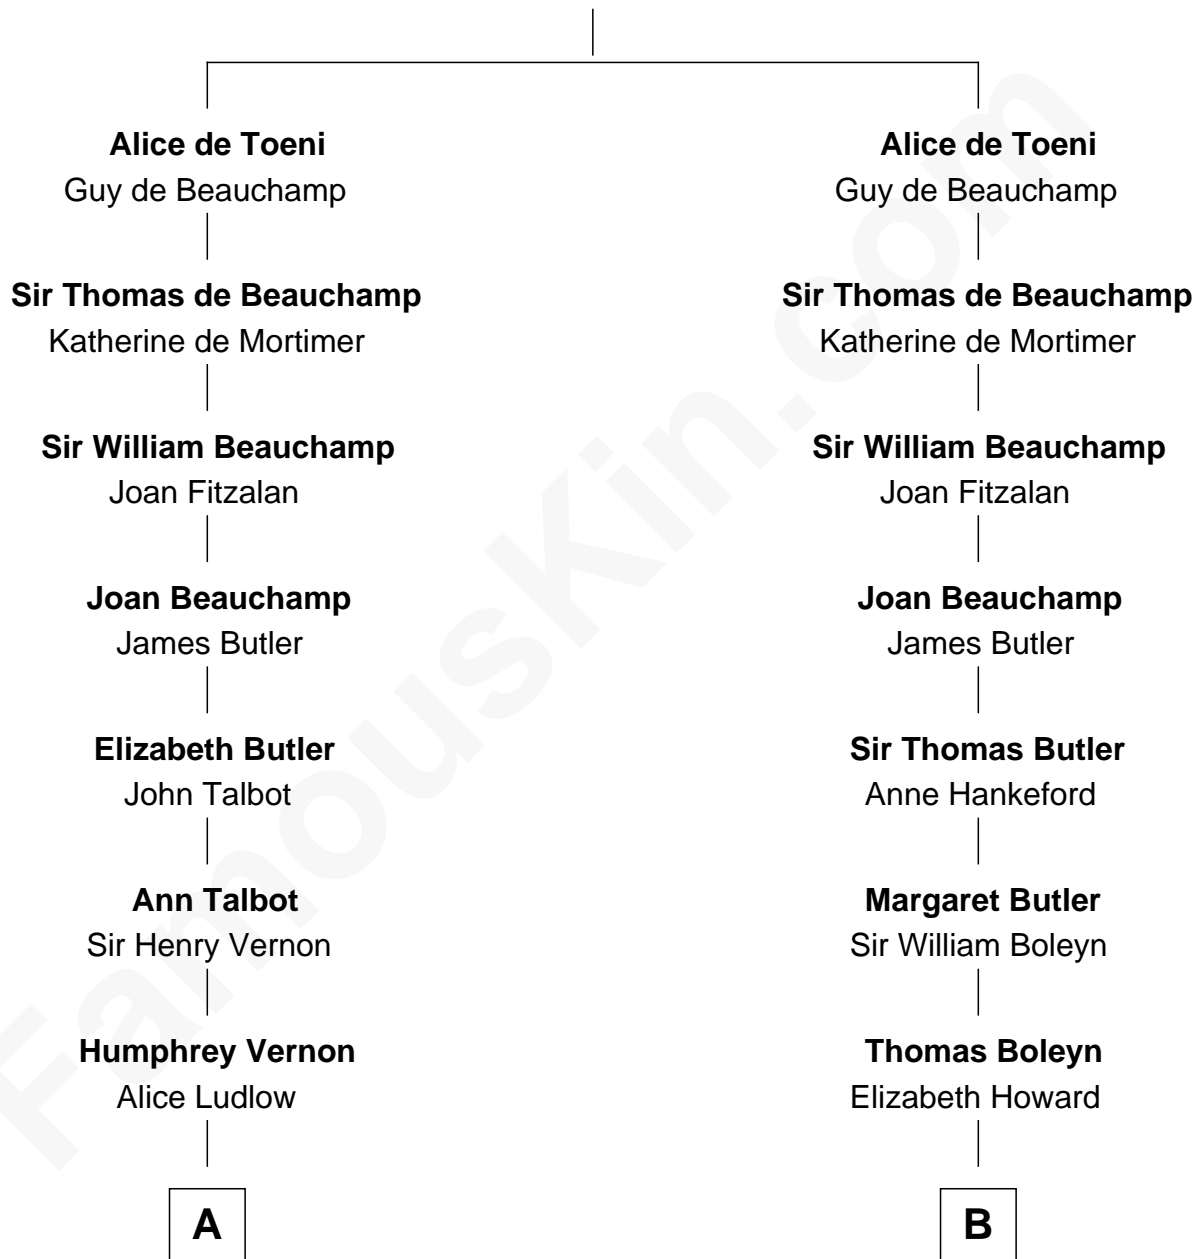

FamousKin.com Relationship Chart of

Sarah Ferguson

Duchess of York

16th cousin 5 times removed of

William C. C. Claiborne

1st Governor of Louisiana

Ralph VII de Toeni

Mary - - - - -

C

—
Louisa Jane Hamilton

William Henry Walter Montagu-Douglas-Scott

—
Herbert Andrew Montagu-Douglas-Scott

Marie Josephine Edwards

—
Marian Louisa Montagu-Douglas-Scott

Andrew Henry Ferguson

—
Ronald Ivor Ferguson

Susan Mary Wright

—
Sarah Ferguson

Duchess of York