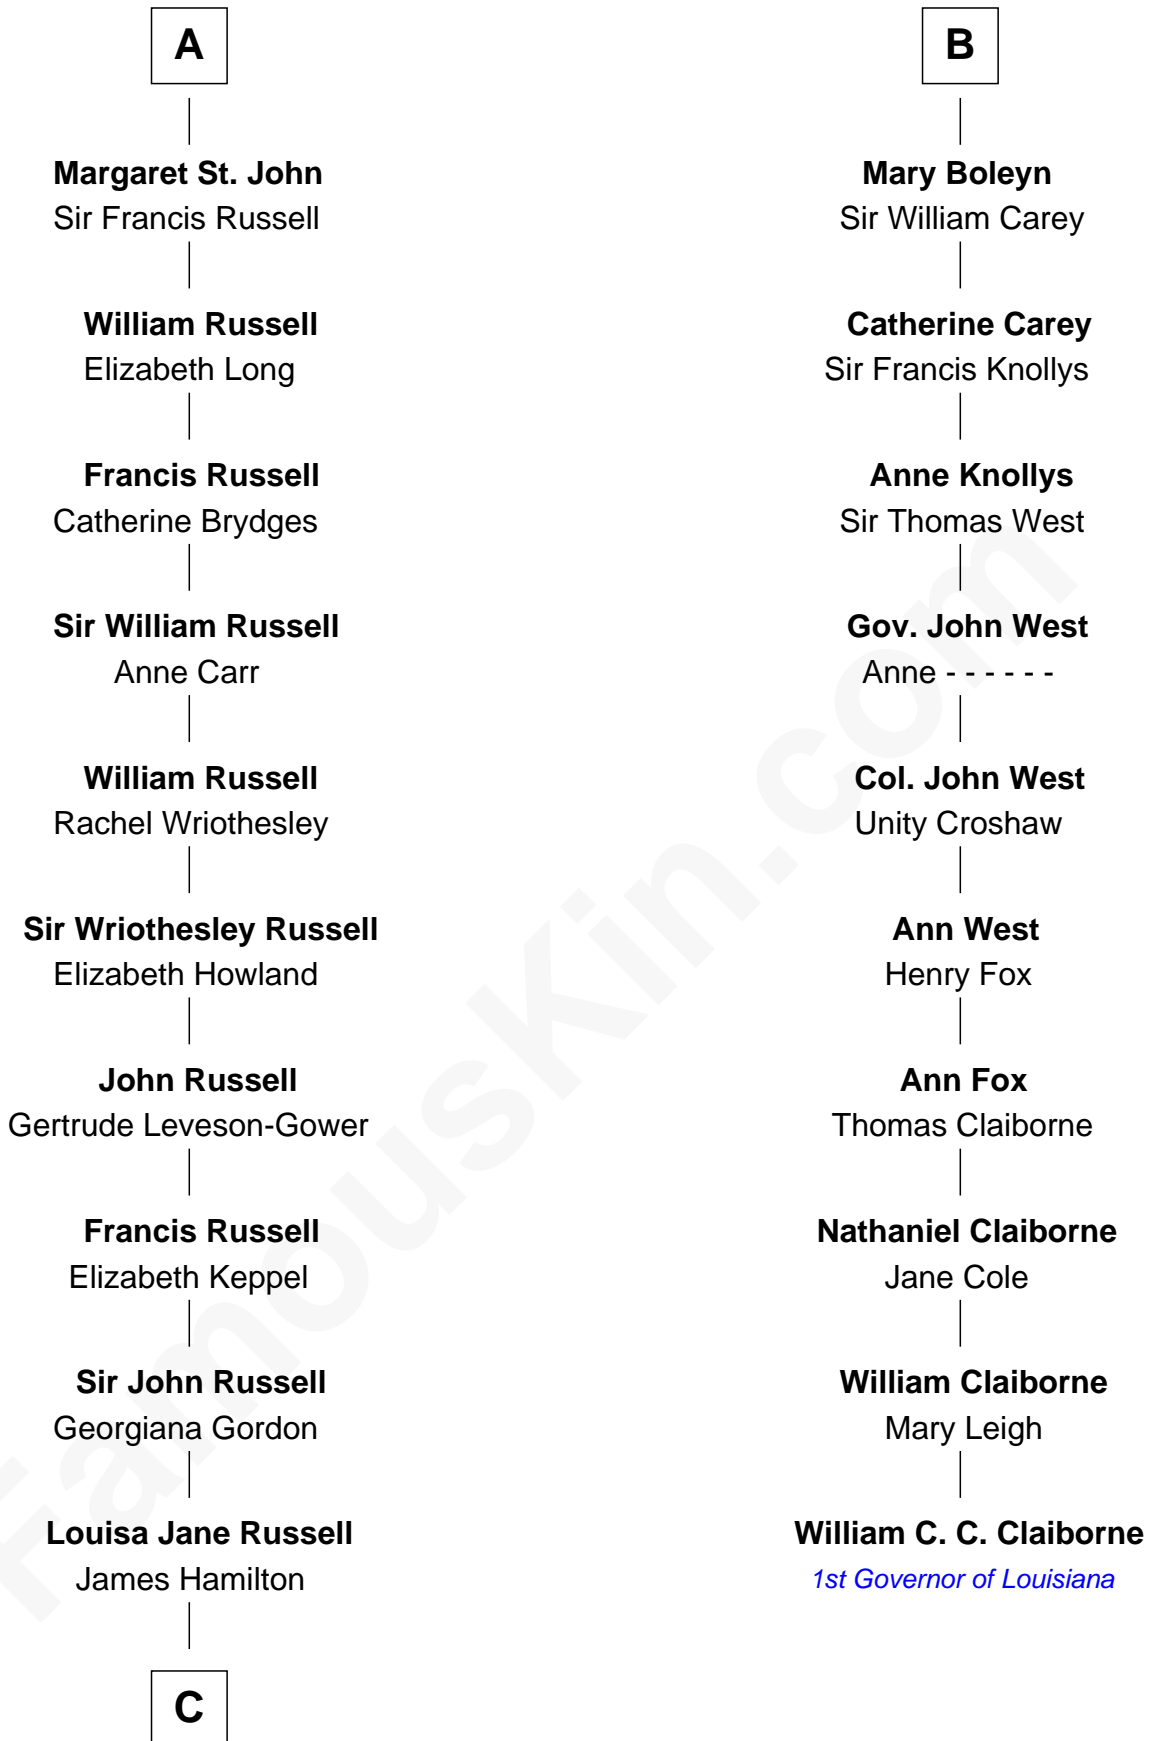

FamousKin.com Relationship Chart of

Sarah Ferguson

Duchess of York

16th cousin 5 times removed of

William C. C. Claiborne

1st Governor of Louisiana

Sir Robert d'Ufford

C

Louisa Jane Hamilton

William Henry Walter Montagu-Douglas-Scott

Herbert Andrew Montagu-Douglas-Scott

Marie Josephine Edwards

Marian Louisa Montagu-Douglas-Scott

Andrew Henry Ferguson

Ronald Ivor Ferguson

Susan Mary Wright