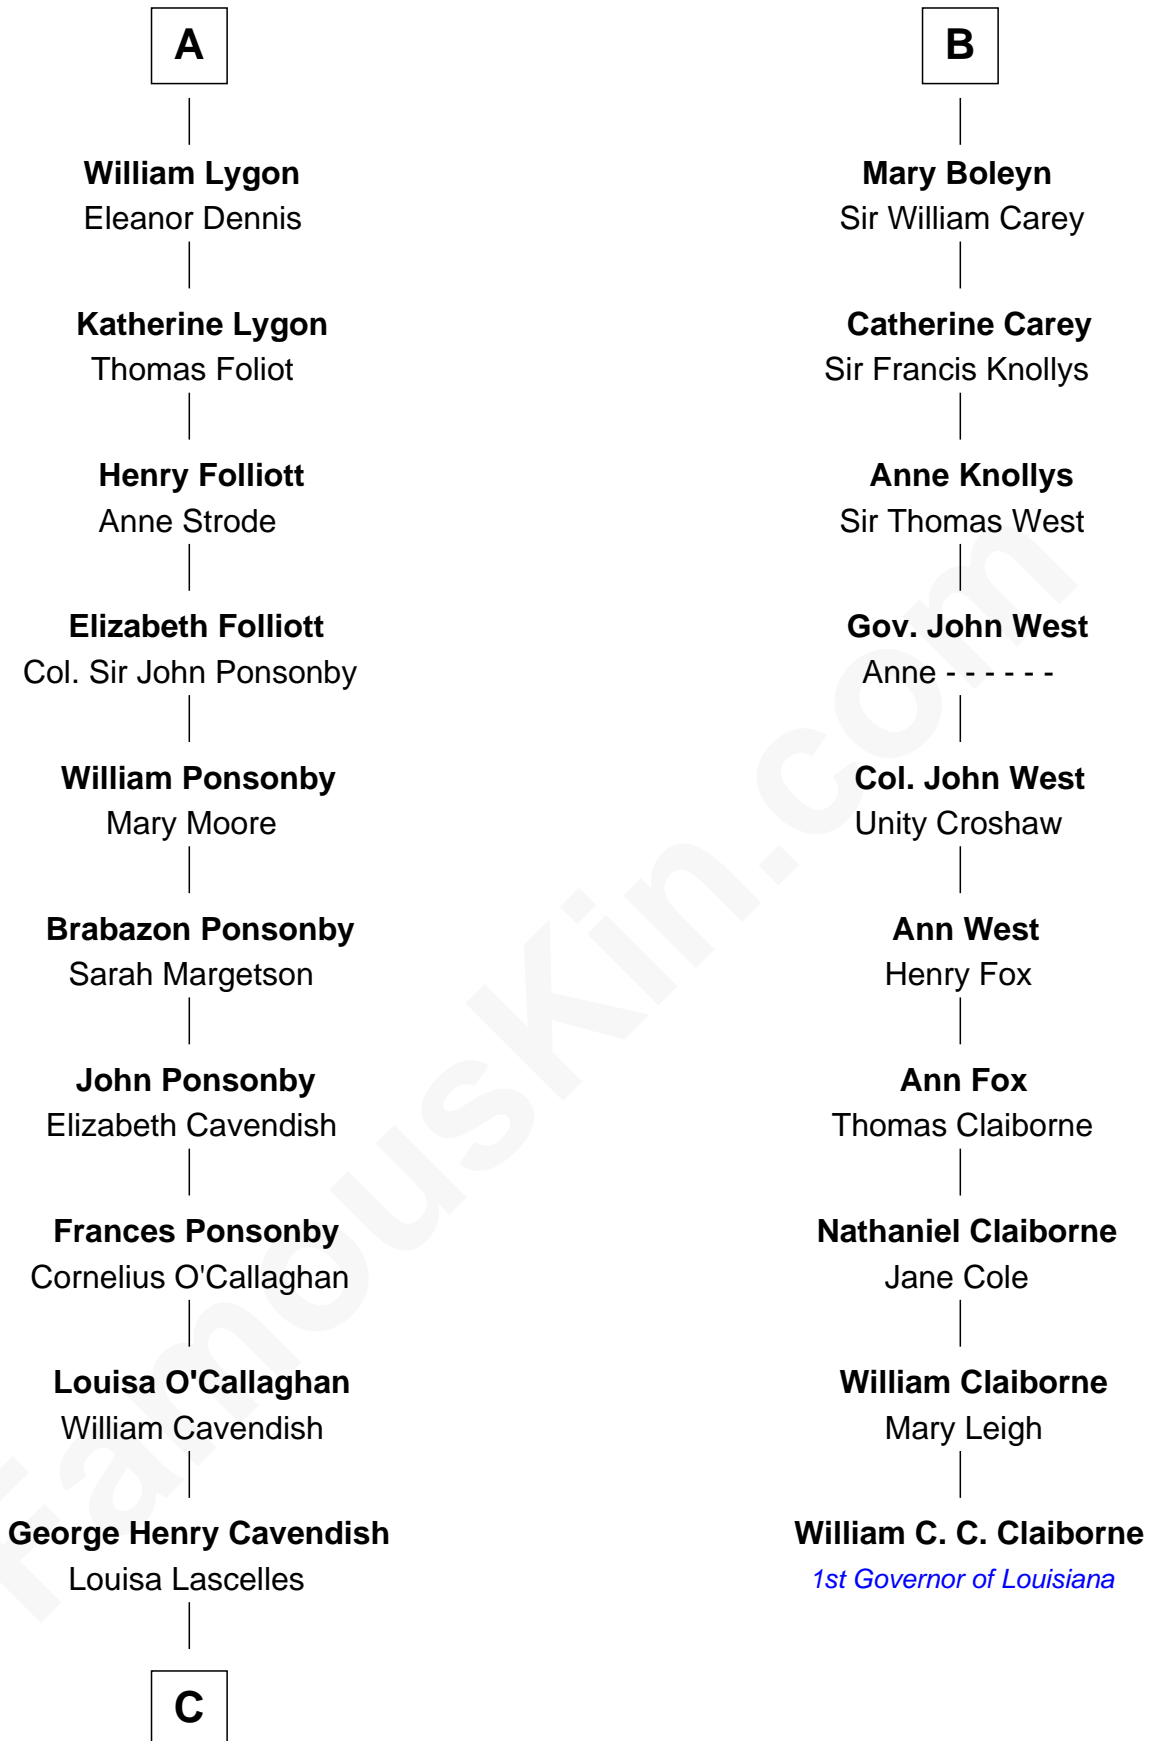

FamousKin.com Relationship Chart of

Sarah Ferguson

Duchess of York

16th cousin 5 times removed of

William C. C. Claiborne

1st Governor of Louisiana

Sir Nicholas Engaine

Anice de Fauconberge

C

—
Susan Henrietta Cavendish

Henry Robert Brand

—
Margaret Brand

Algernon Francis Holford Ferguson

—
Andrew Henry Ferguson

Marian Louisa Montagu-Douglas-Scott

—
Ronald Ivor Ferguson

Susan Mary Wright

—
Sarah Ferguson

Duchess of York