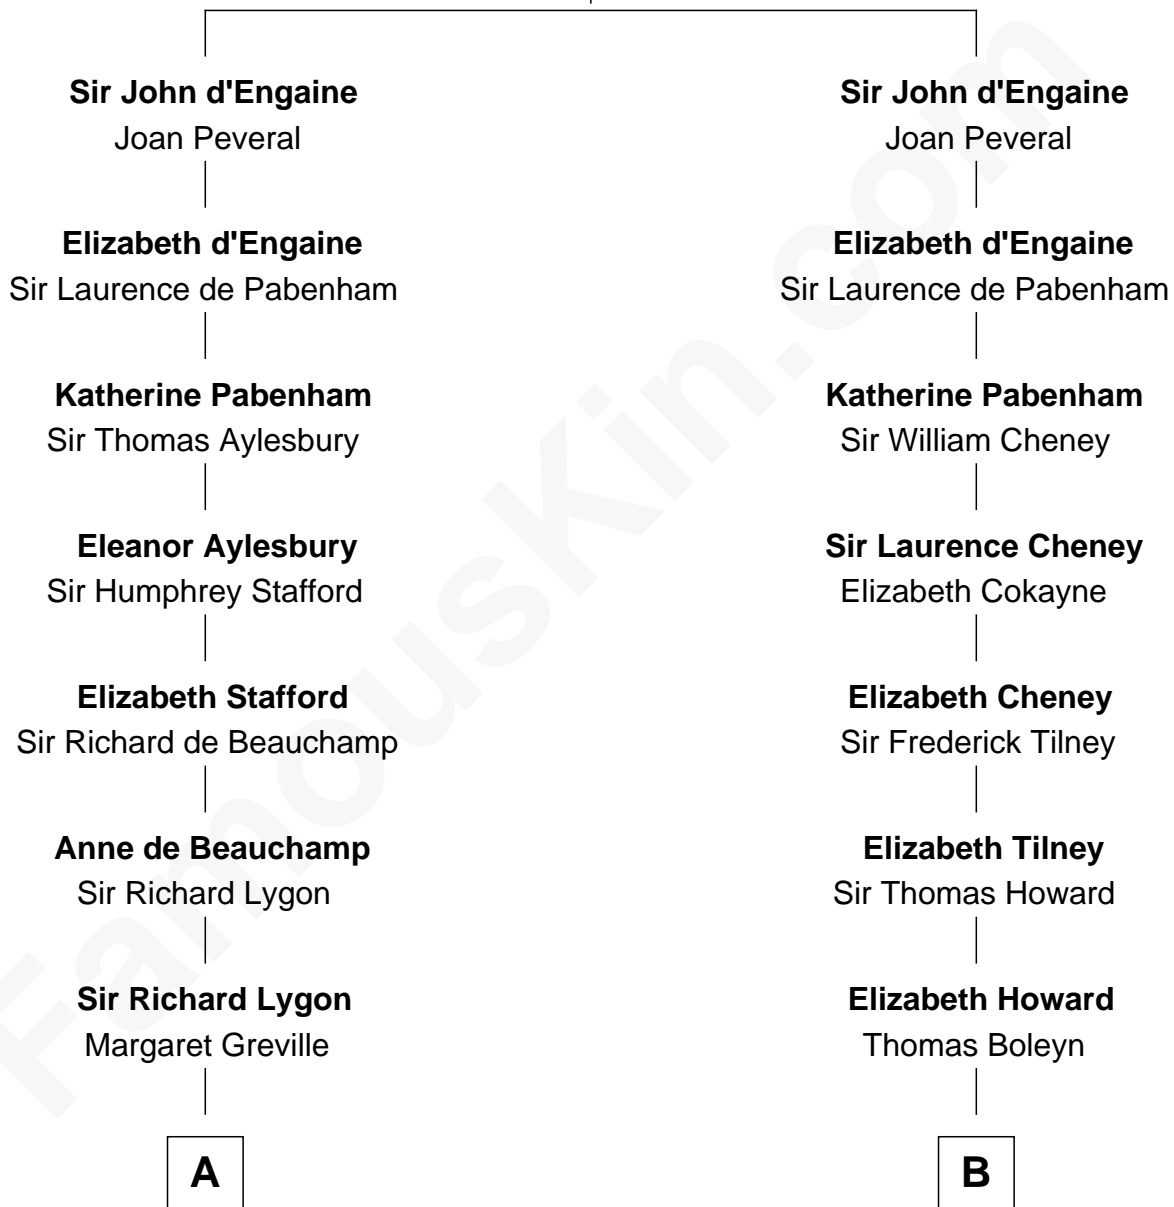

FamousKin.com Relationship Chart of

Sarah Ferguson

Duchess of York

16th cousin 5 times removed of

William C. C. Claiborne

1st Governor of Louisiana

Sir Nicholas Engaine

Anice de Fauconberge

C

—
Susan Henrietta Cavendish

Henry Robert Brand

—
Margaret Brand

Algernon Francis Holford Ferguson

—
Andrew Henry Ferguson

Marian Louisa Montagu-Douglas-Scott

—
Ronald Ivor Ferguson

Susan Mary Wright

—
Sarah Ferguson

Duchess of York