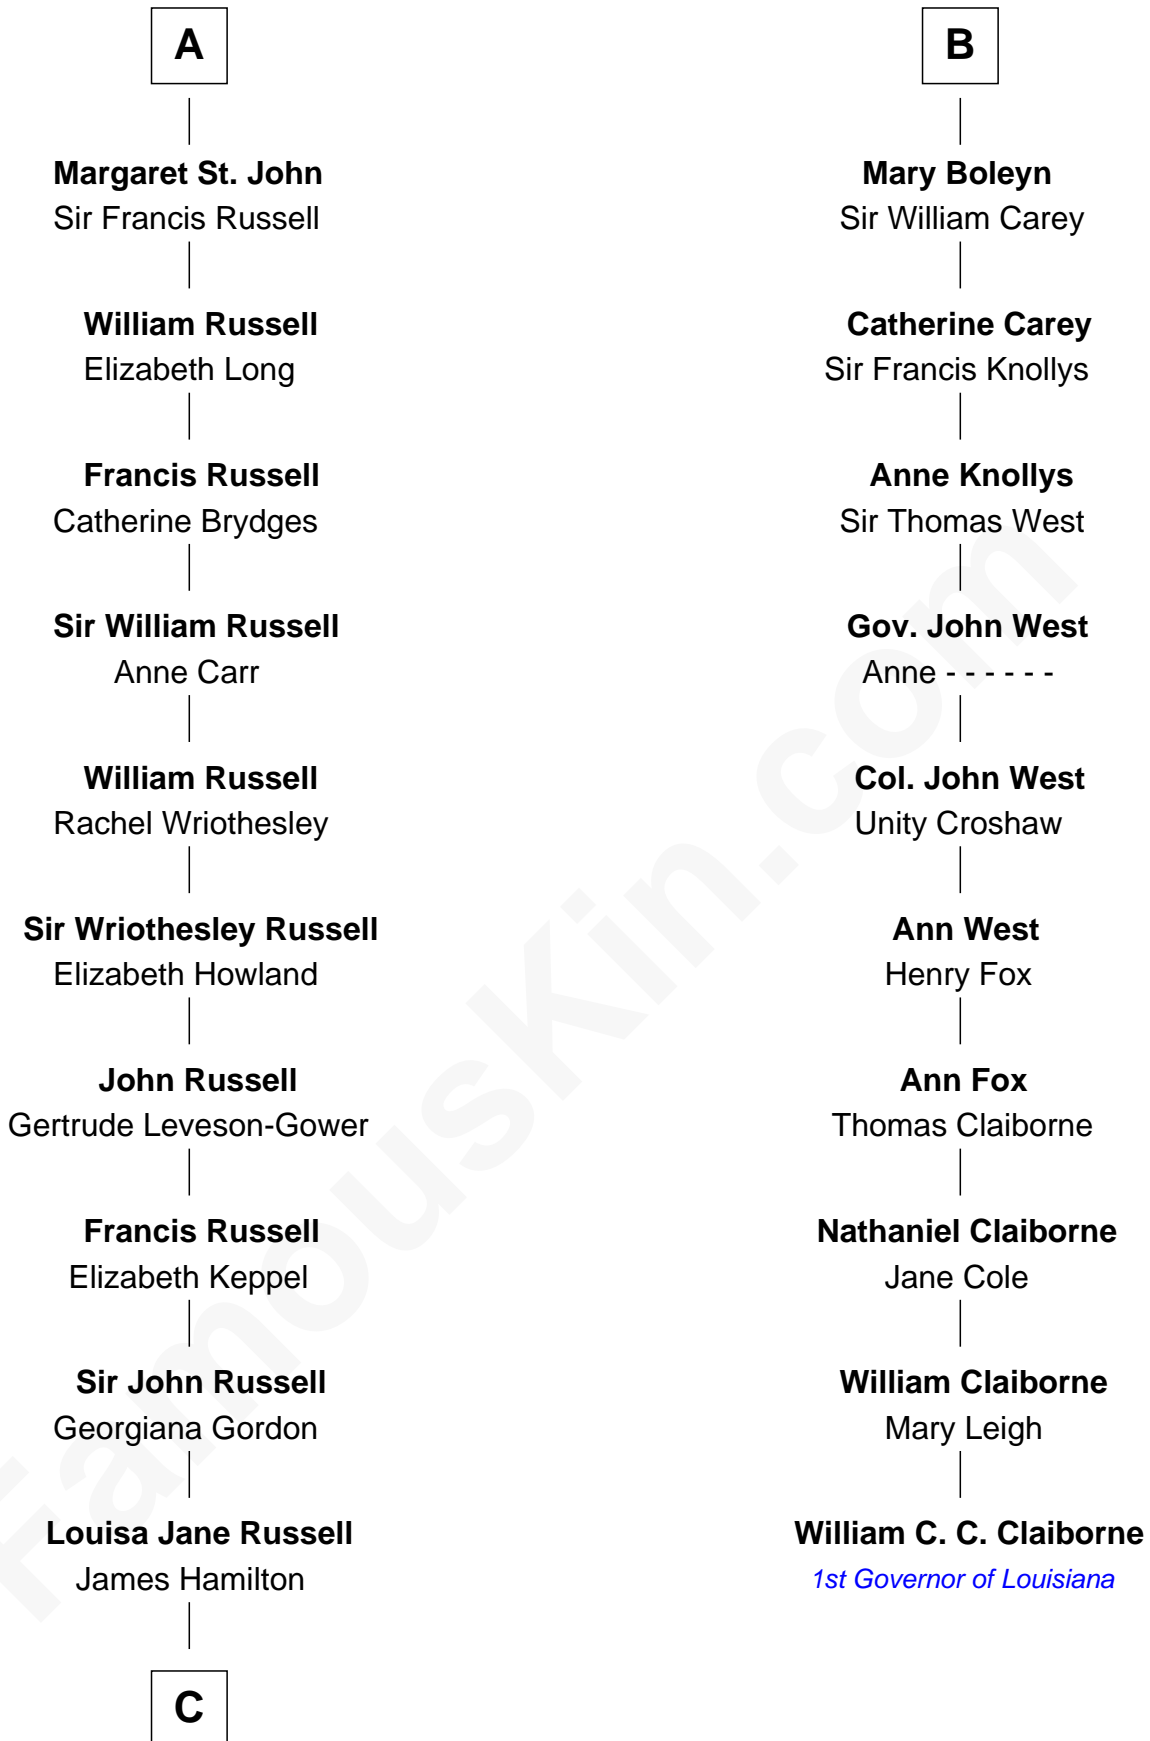

# FamousKin.com Relationship Chart of

**Sarah Ferguson**

*Duchess of York*

16th cousin 5 times removed of

**William C. C. Claiborne**

*1st Governor of Louisiana*

**Sir John Howard**

Joan of Cornwall

**C**

**Louisa Jane Hamilton**

William Henry Walter Montagu-Douglas-Scott

**Herbert Andrew Montagu-Douglas-Scott**

Marie Josephine Edwards

**Marian Louisa Montagu-Douglas-Scott**

Andrew Henry Ferguson

**Ronald Ivor Ferguson**

Susan Mary Wright

**Sarah Ferguson**

*Duchess of York*