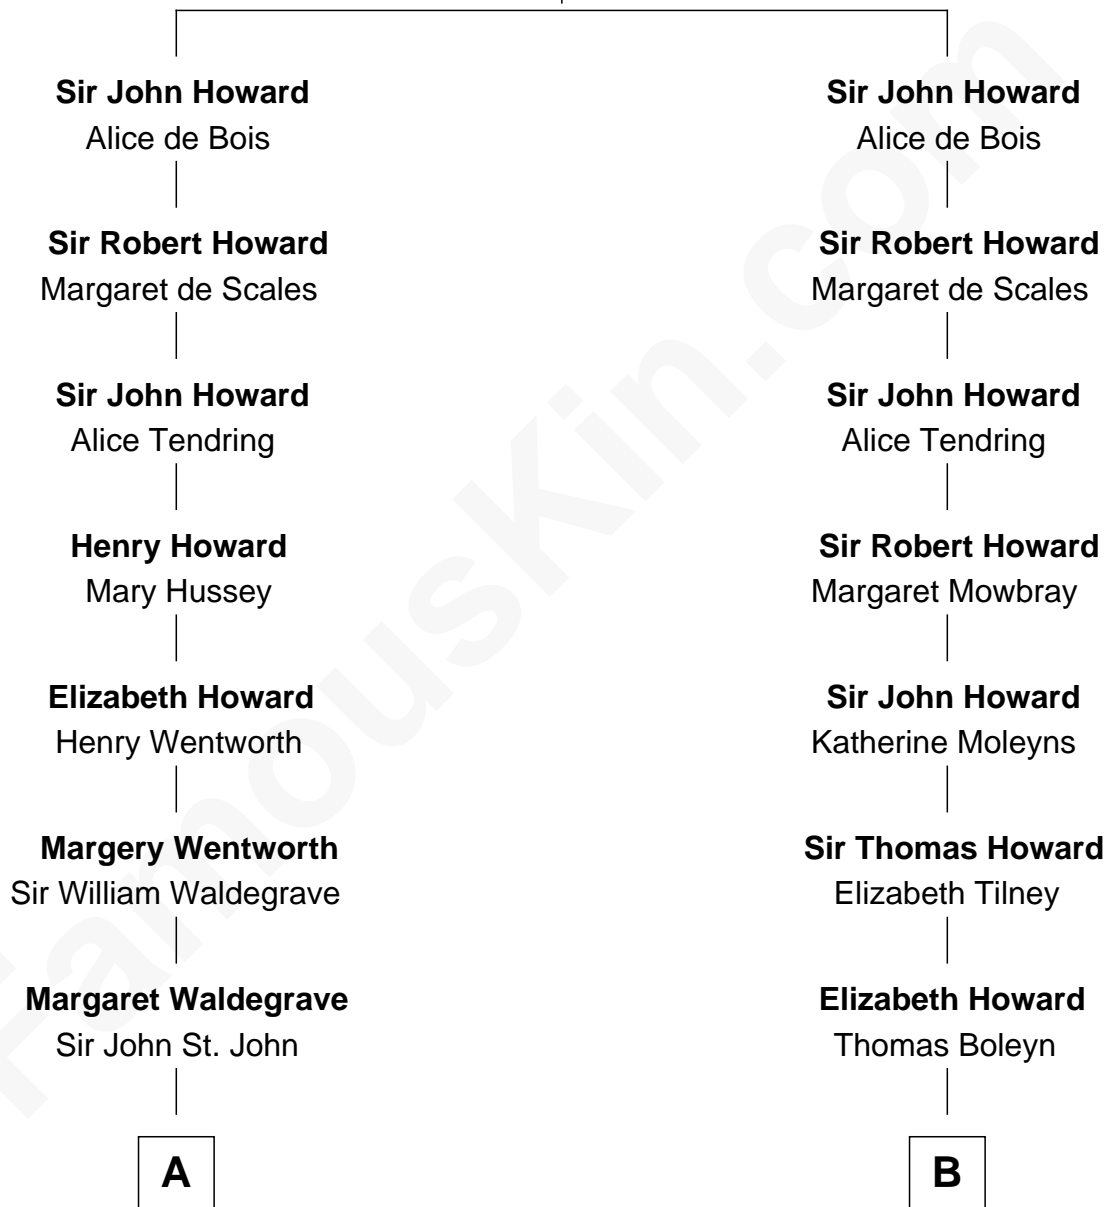

# FamousKin.com Relationship Chart of

**Sarah Ferguson**

*Duchess of York*

16th cousin 5 times removed of

**William C. C. Claiborne**

*1st Governor of Louisiana*

**Sir John Howard**

Joan of Cornwall

**C**

**Louisa Jane Hamilton**

William Henry Walter Montagu-Douglas-Scott

**Herbert Andrew Montagu-Douglas-Scott**

Marie Josephine Edwards

**Marian Louisa Montagu-Douglas-Scott**

Andrew Henry Ferguson

**Ronald Ivor Ferguson**

Susan Mary Wright

**Sarah Ferguson**

*Duchess of York*