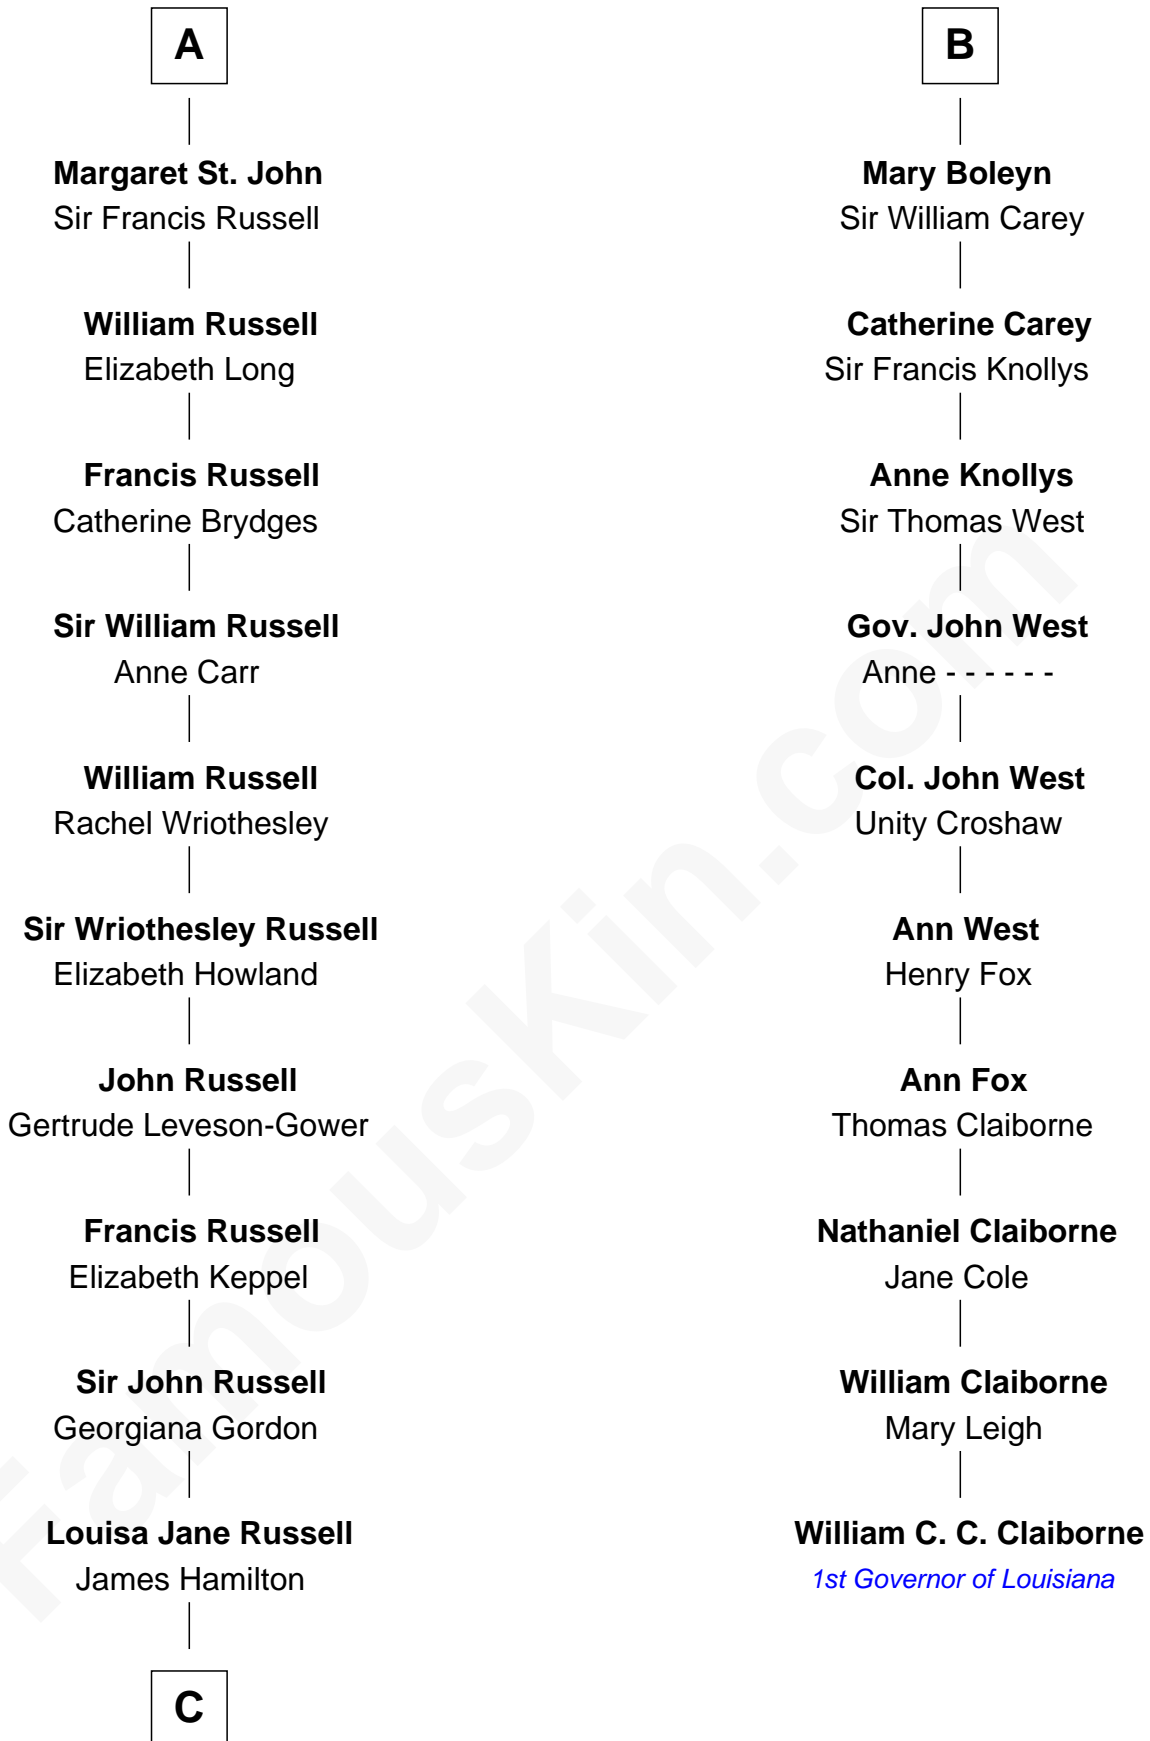

FamousKin.com Relationship Chart of

Sarah Ferguson

Duchess of York

16th cousin 5 times removed of

William C. C. Claiborne

1st Governor of Louisiana

Sir Robert de Bois

Christian le Latimer

C

Louisa Jane Hamilton

William Henry Walter Montagu-Douglas-Scott

Herbert Andrew Montagu-Douglas-Scott

Marie Josephine Edwards

Marian Louisa Montagu-Douglas-Scott

Andrew Henry Ferguson

Ronald Ivor Ferguson

Susan Mary Wright

Sarah Ferguson

Duchess of York