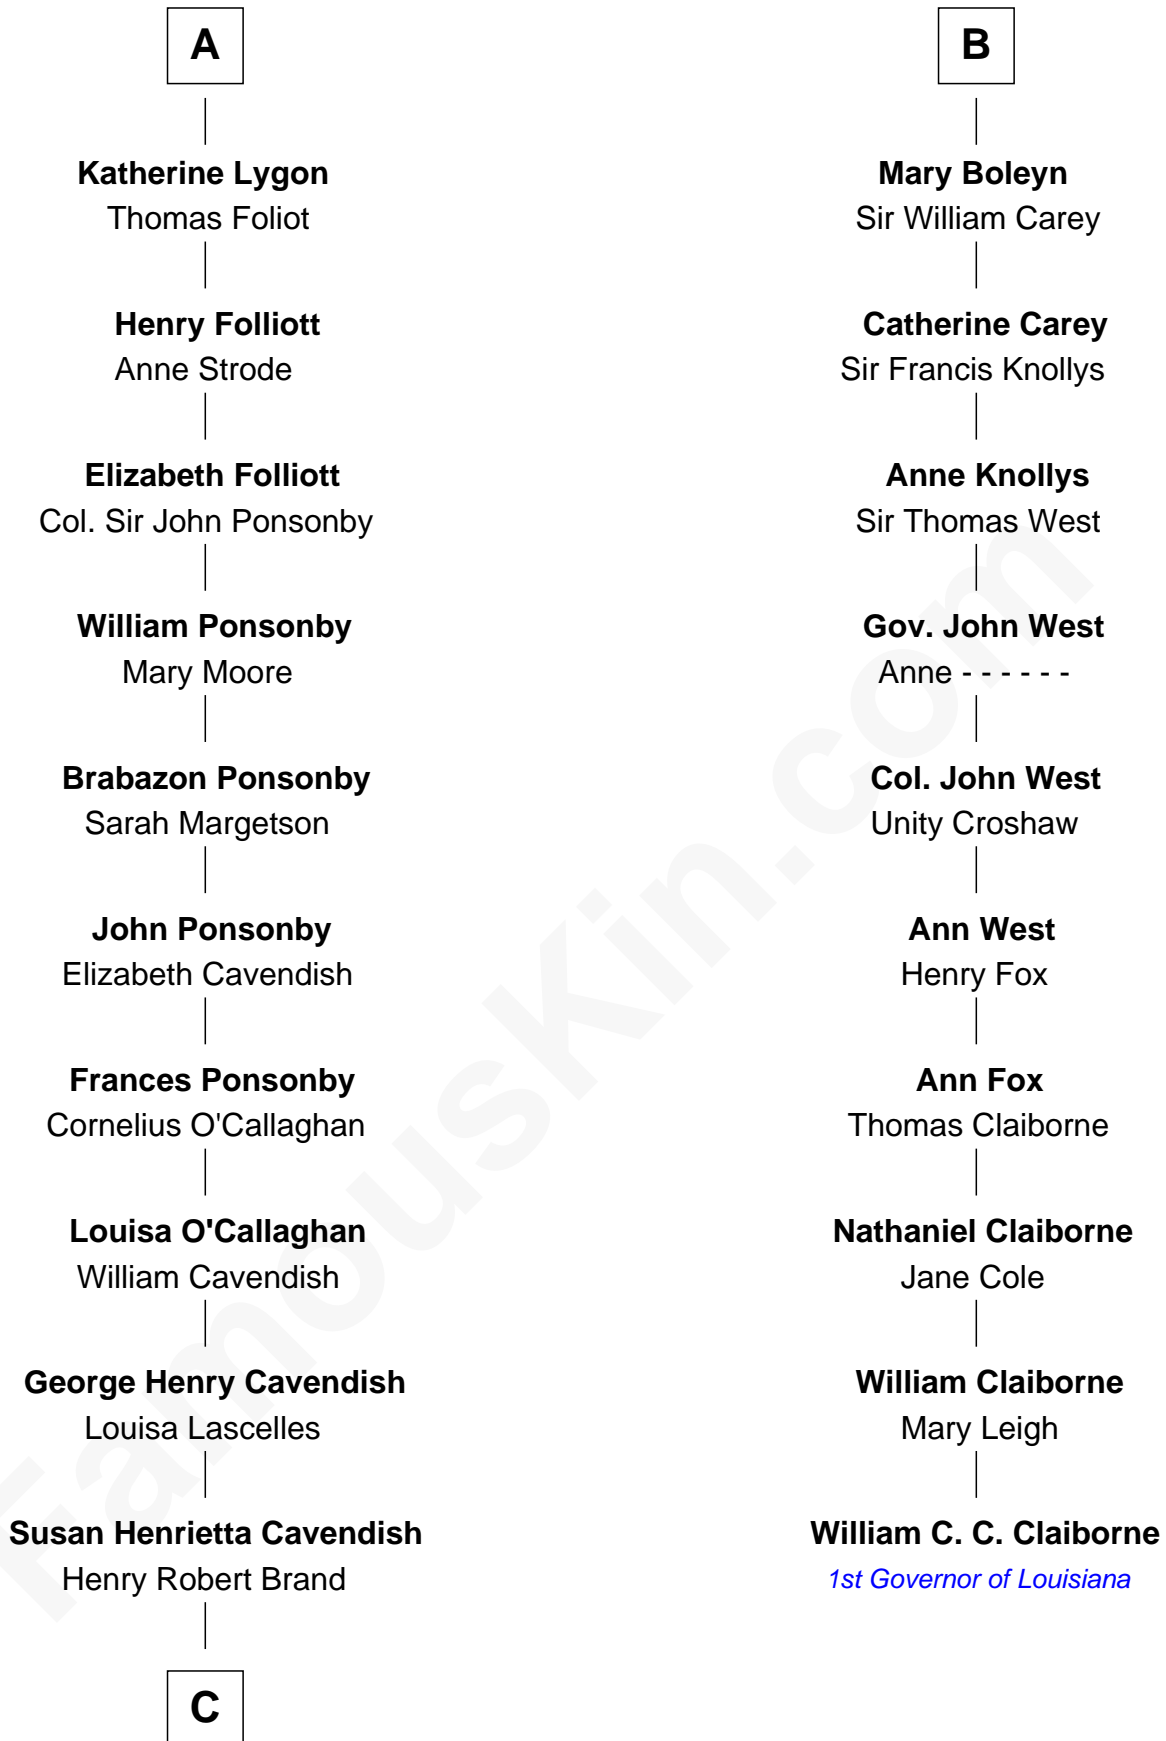

FamousKin.com Relationship Chart of

Sarah Ferguson

Duchess of York

16th cousin 4 times removed of

William C. C. Claiborne

1st Governor of Louisiana

Humphrey de Bohun

Elizabeth Plantagenet

Sir William de Bohun
Elizabeth de Badlesmere

Elizabeth de Bohun
Sir Richard Fitzalan

Elizabeth Fitzalan
Sir Thomas Mowbray

Isabel Mowbray
Sir James Berkeley

Maurice Berkeley
Isabel Mead

Anne Berkeley
Sir William Dennis

Eleanor Dennis
William Lygon

A

Eleanor de Bohun
Sir James le Boteler

James le Boteler
Elizabeth Darcy

James Butler
Anne de Welles

James Butler
Joan Beauchamp

Sir Thomas Butler
Anne Hankeford

Margaret Butler
Sir William Boleyn

Thomas Boleyn
Elizabeth Howard

B

C

—
Margaret Brand

Algernon Francis Holford Ferguson

—
Andrew Henry Ferguson

Marian Louisa Montagu-Douglas-Scott

—
Ronald Ivor Ferguson