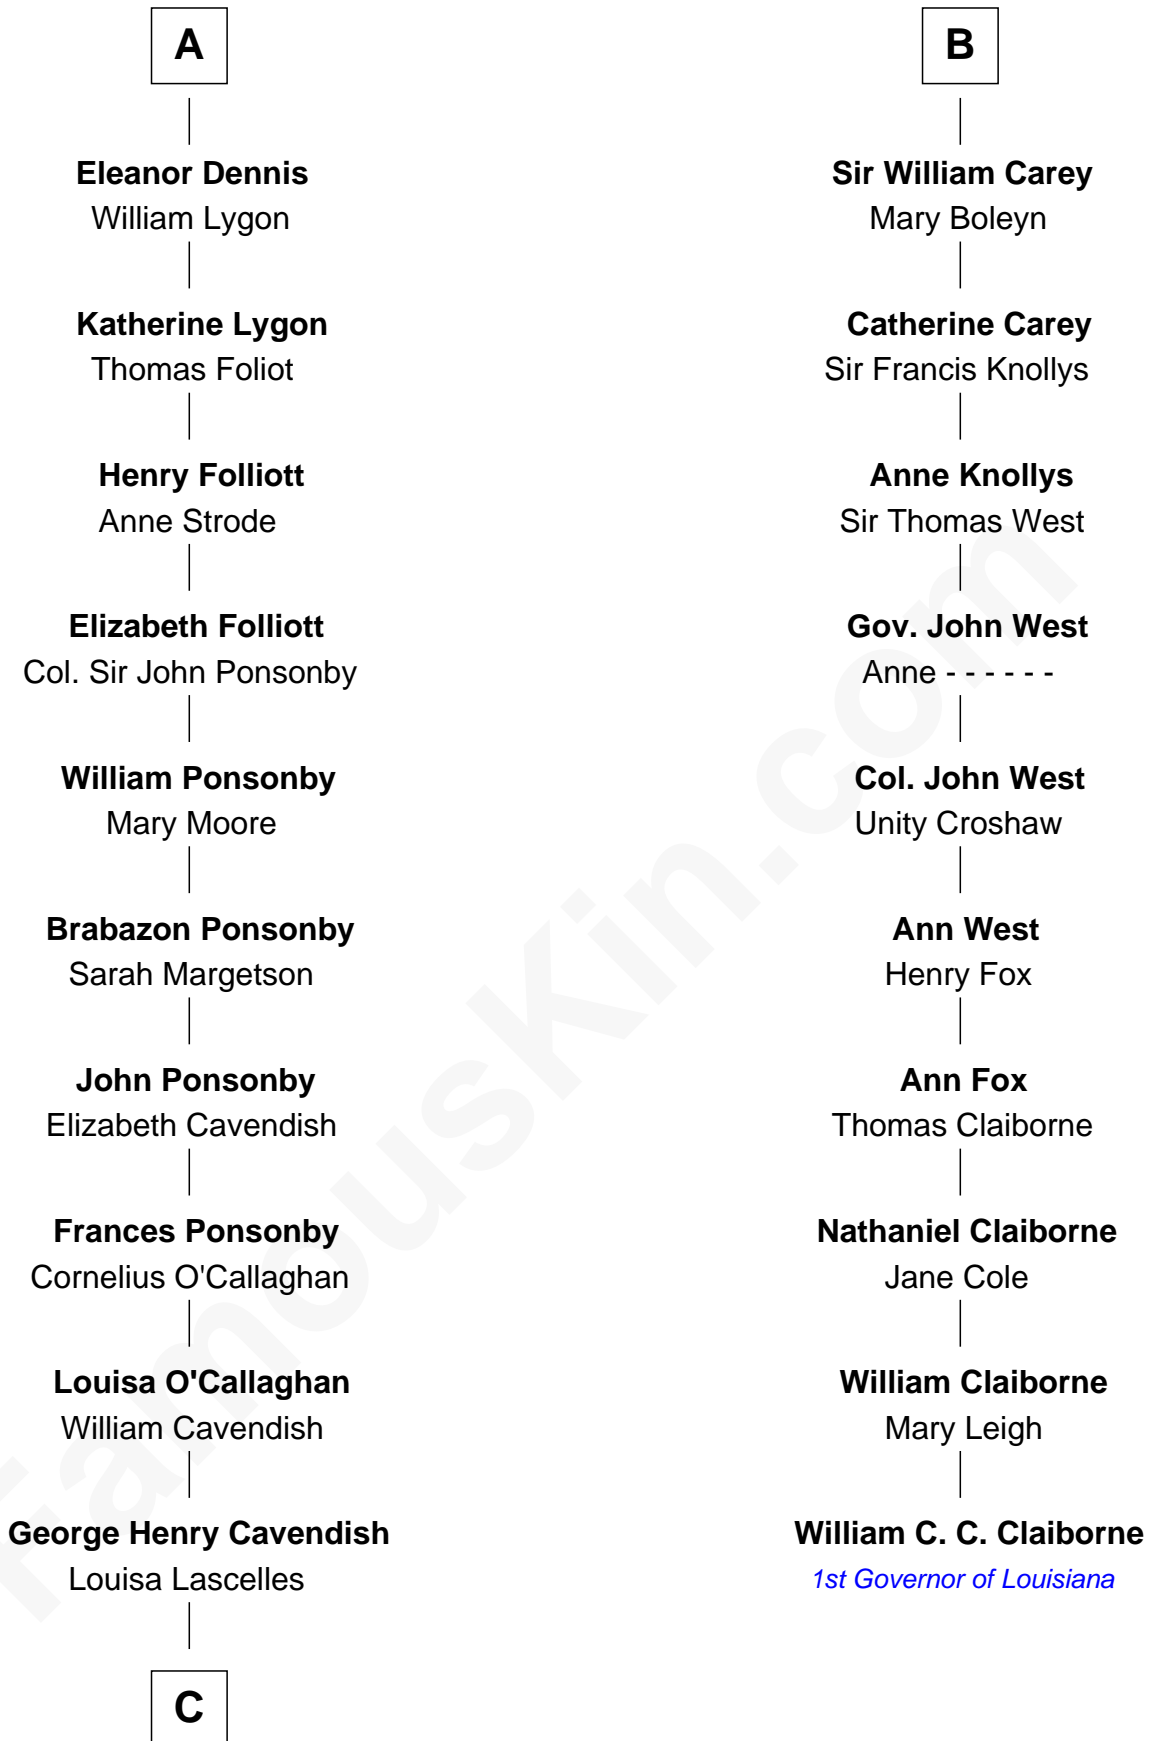

FamousKin.com Relationship Chart of

Sarah Ferguson

Duchess of York

16th cousin 5 times removed of

William C. C. Claiborne

1st Governor of Louisiana

Richard Fitzalan

Alice de Saluzzo

C

—
Susan Henrietta Cavendish

Henry Robert Brand

—
Margaret Brand

Algernon Francis Holford Ferguson

—
Andrew Henry Ferguson

Marian Louisa Montagu-Douglas-Scott

—
Ronald Ivor Ferguson

Susan Mary Wright

—
Sarah Ferguson

Duchess of York