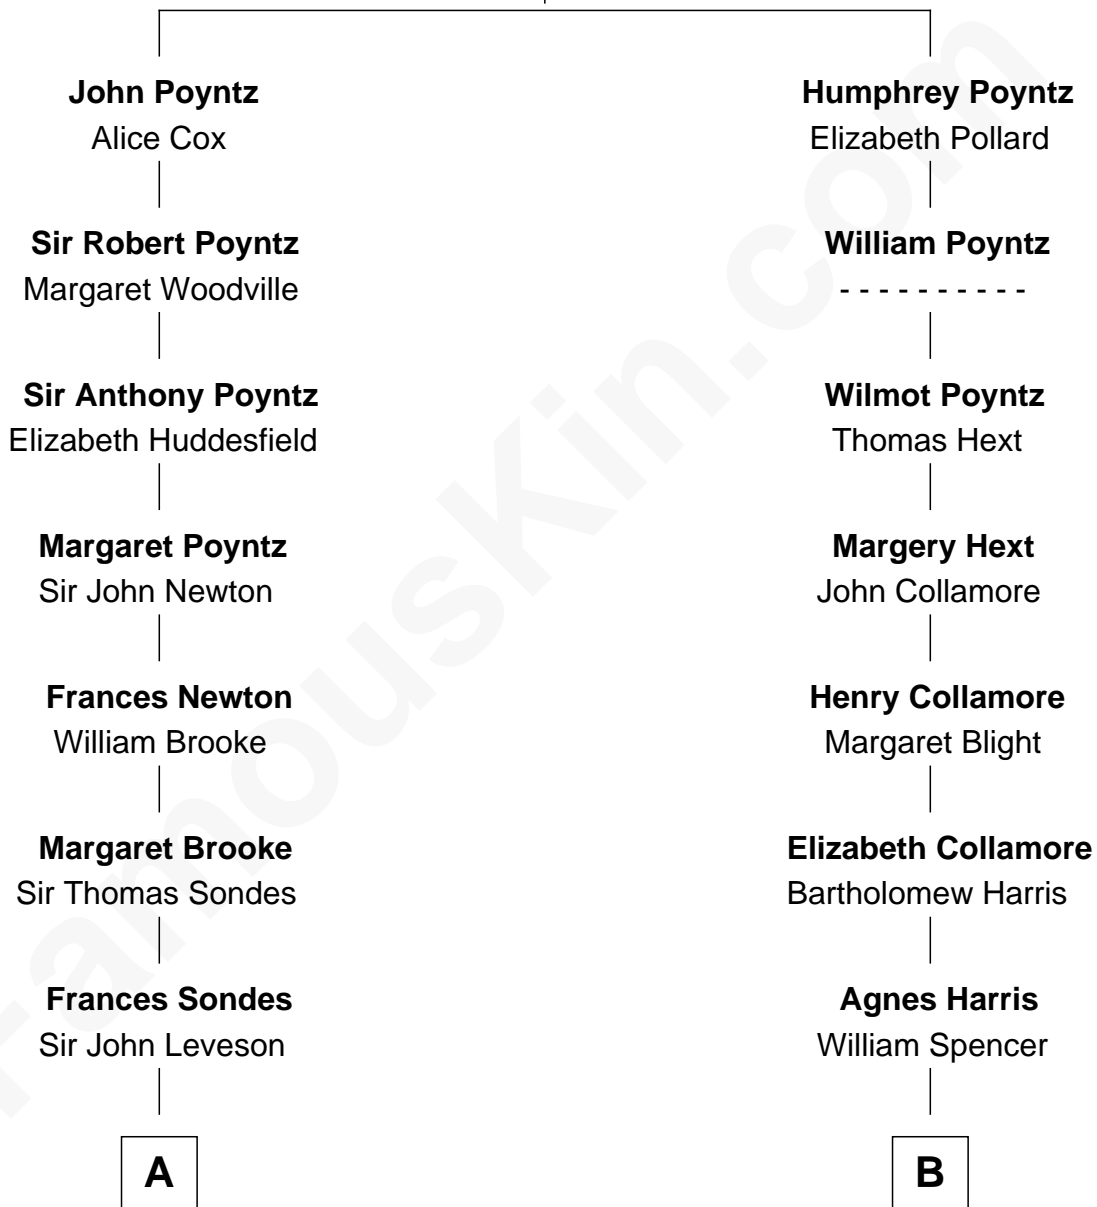

# FamousKin.com Relationship Chart of

**Sarah Ferguson**

*Duchess of York*

17th cousin 2 times removed of

**Howard Dean**

*79th Governor of Vermont*

**Sir Nicholas Poyntz**

Elizabeth Mill

**A**

**Frances Leveson**  
Sir Thomas Gower

**Sir William Leveson-Gower**  
Jane Granville

**John Leveson-Gower**  
Catherine Manners

**John Leveson-Gower**  
Evelyn Pierrepont

**Gertrude Leveson-Gower**  
John Russell