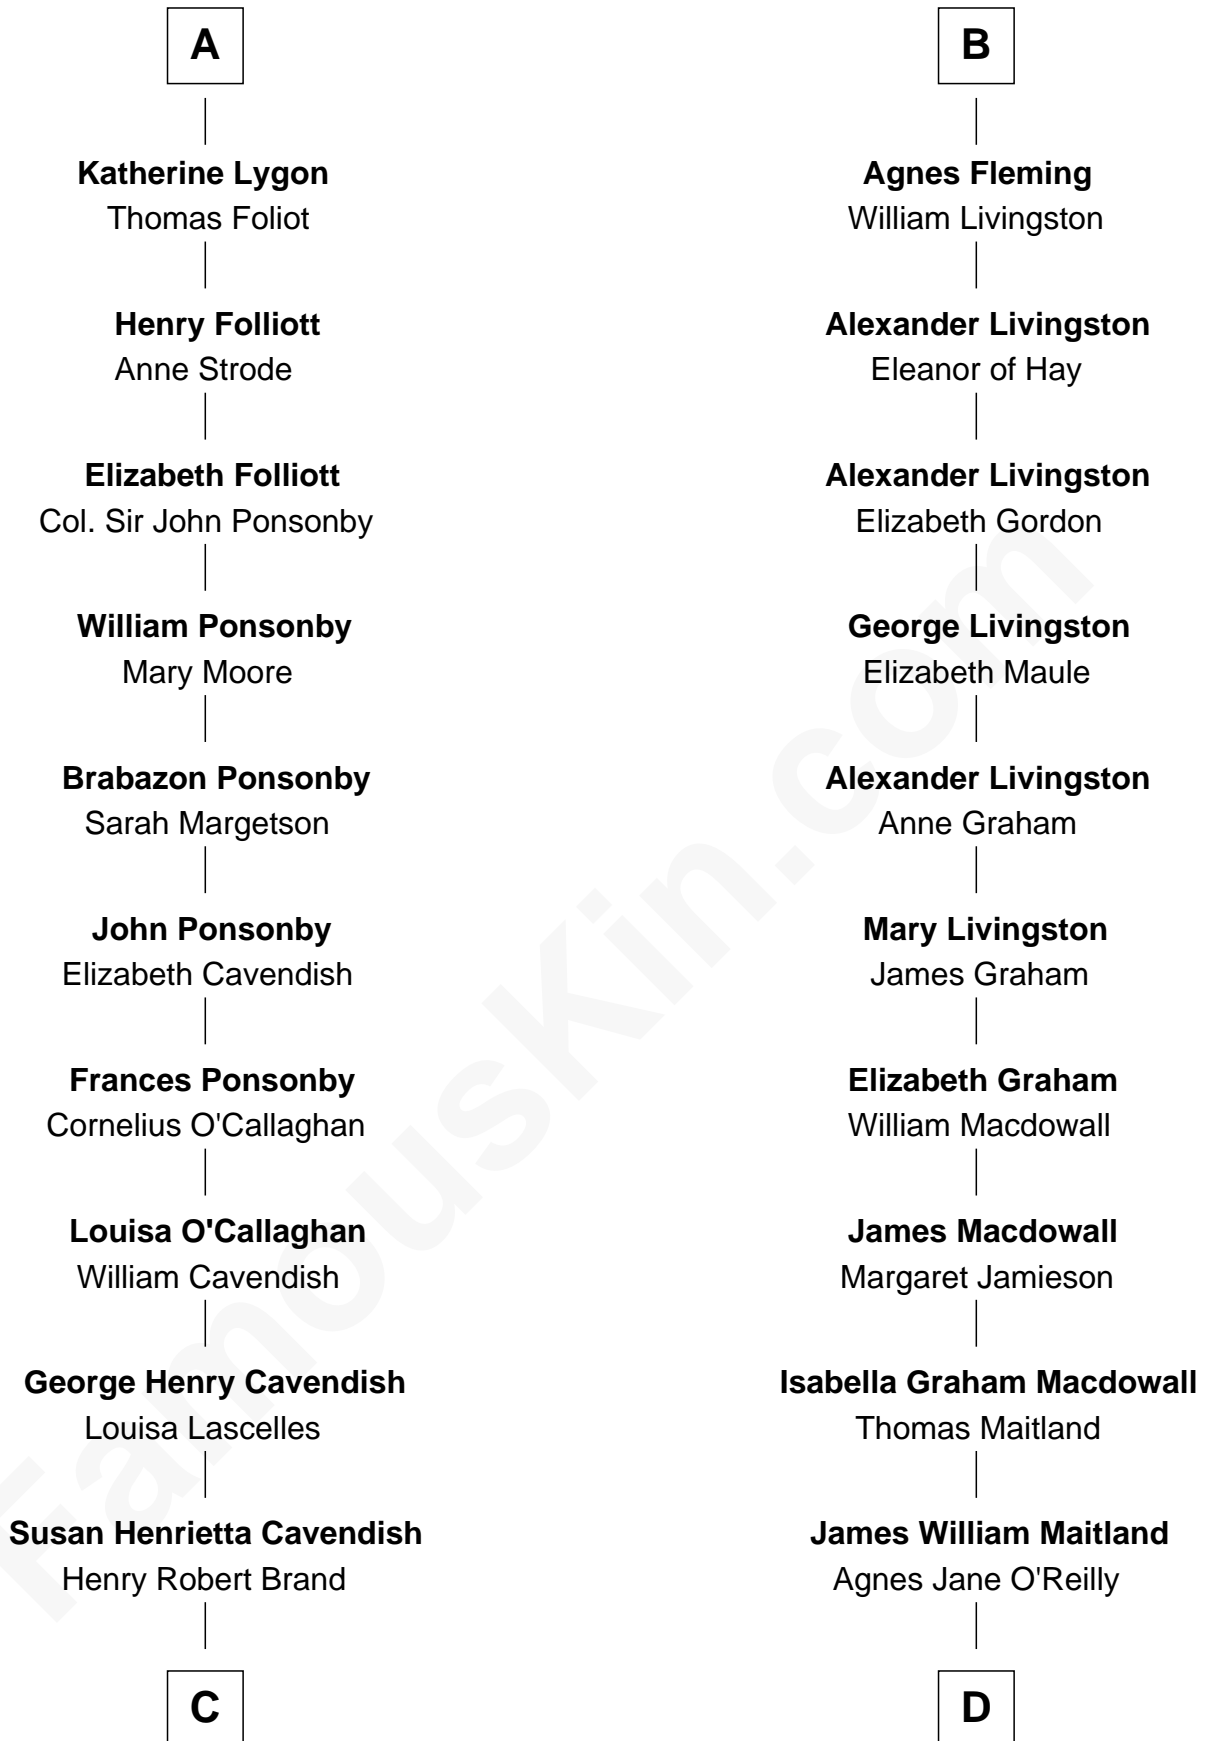

FamousKin.com Relationship Chart of

Sarah Ferguson

Duchess of York

20th cousin of

Howard Dean

79th Governor of Vermont

Edmund Fitzalan

Alice de Warenne

Richard Fitzalan
Eleanor Plantagenet

Sir Richard Fitzalan
Elizabeth de Bohun

Elizabeth Fitzalan
Sir Thomas Mowbray

Isabel Mowbray
Sir James Berkeley

Maurice Berkeley
Isabel Mead

Anne Berkeley
Sir William Dennis

Eleanor Dennis
William Lygon

A

Richard Fitzalan
Eleanor Plantagenet

Alice Fitzalan
Sir Thomas de Holand

Margaret de Holand
Sir John Beaufort

Joan Beaufort
Sir James Stewart

Sir James Stewart
Margaret - - - - -

Agnes Stewart
James IV, King of Scotland

Janet Stewart
Malcolm Fleming

B

C

Margaret Brand
Algernon Francis Holford Ferguson

Andrew Henry Ferguson
Marian Louisa Montagu-Douglas-Scott

Ronald Ivor Ferguson
Susan Mary Wright