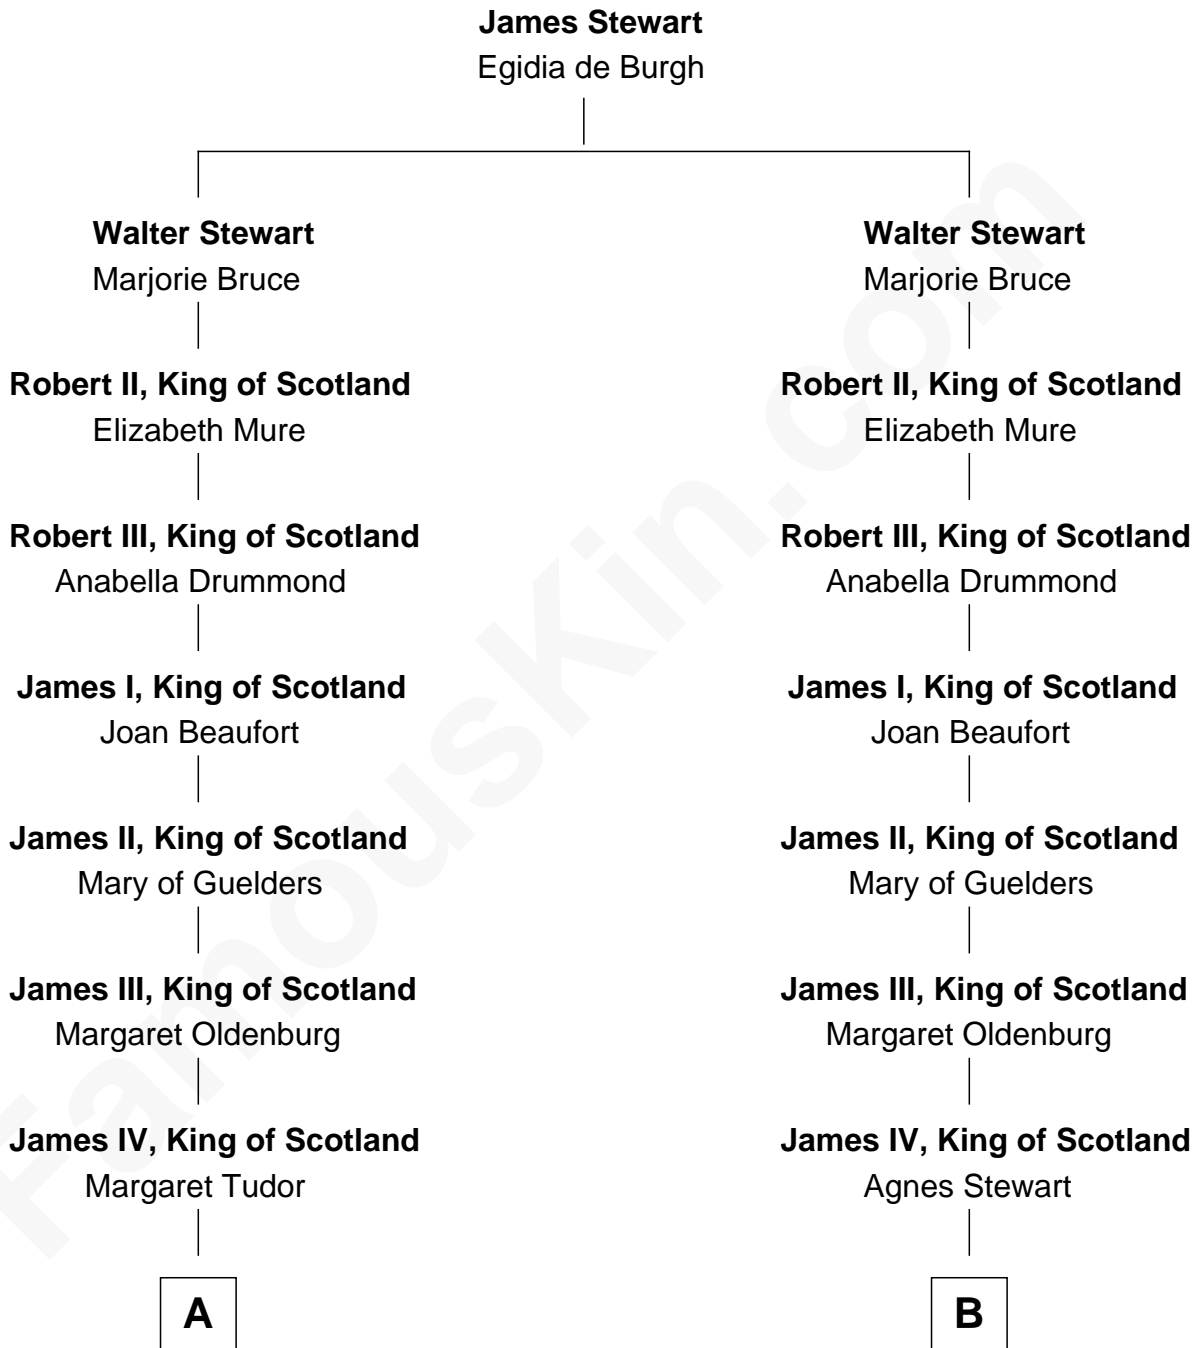

FamousKin.com Relationship Chart of

Sarah Ferguson

Duchess of York

21st cousin of

Howard Dean

79th Governor of Vermont

C

Louisa Jane Hamilton

William Henry Walter Montagu-Douglas-Scott

Herbert Andrew Montagu-Douglas-Scott

Marie Josephine Edwards

Marian Louisa Montagu-Douglas-Scott

Andrew Henry Ferguson

Ronald Ivor Ferguson

Susan Mary Wright

Sarah Ferguson