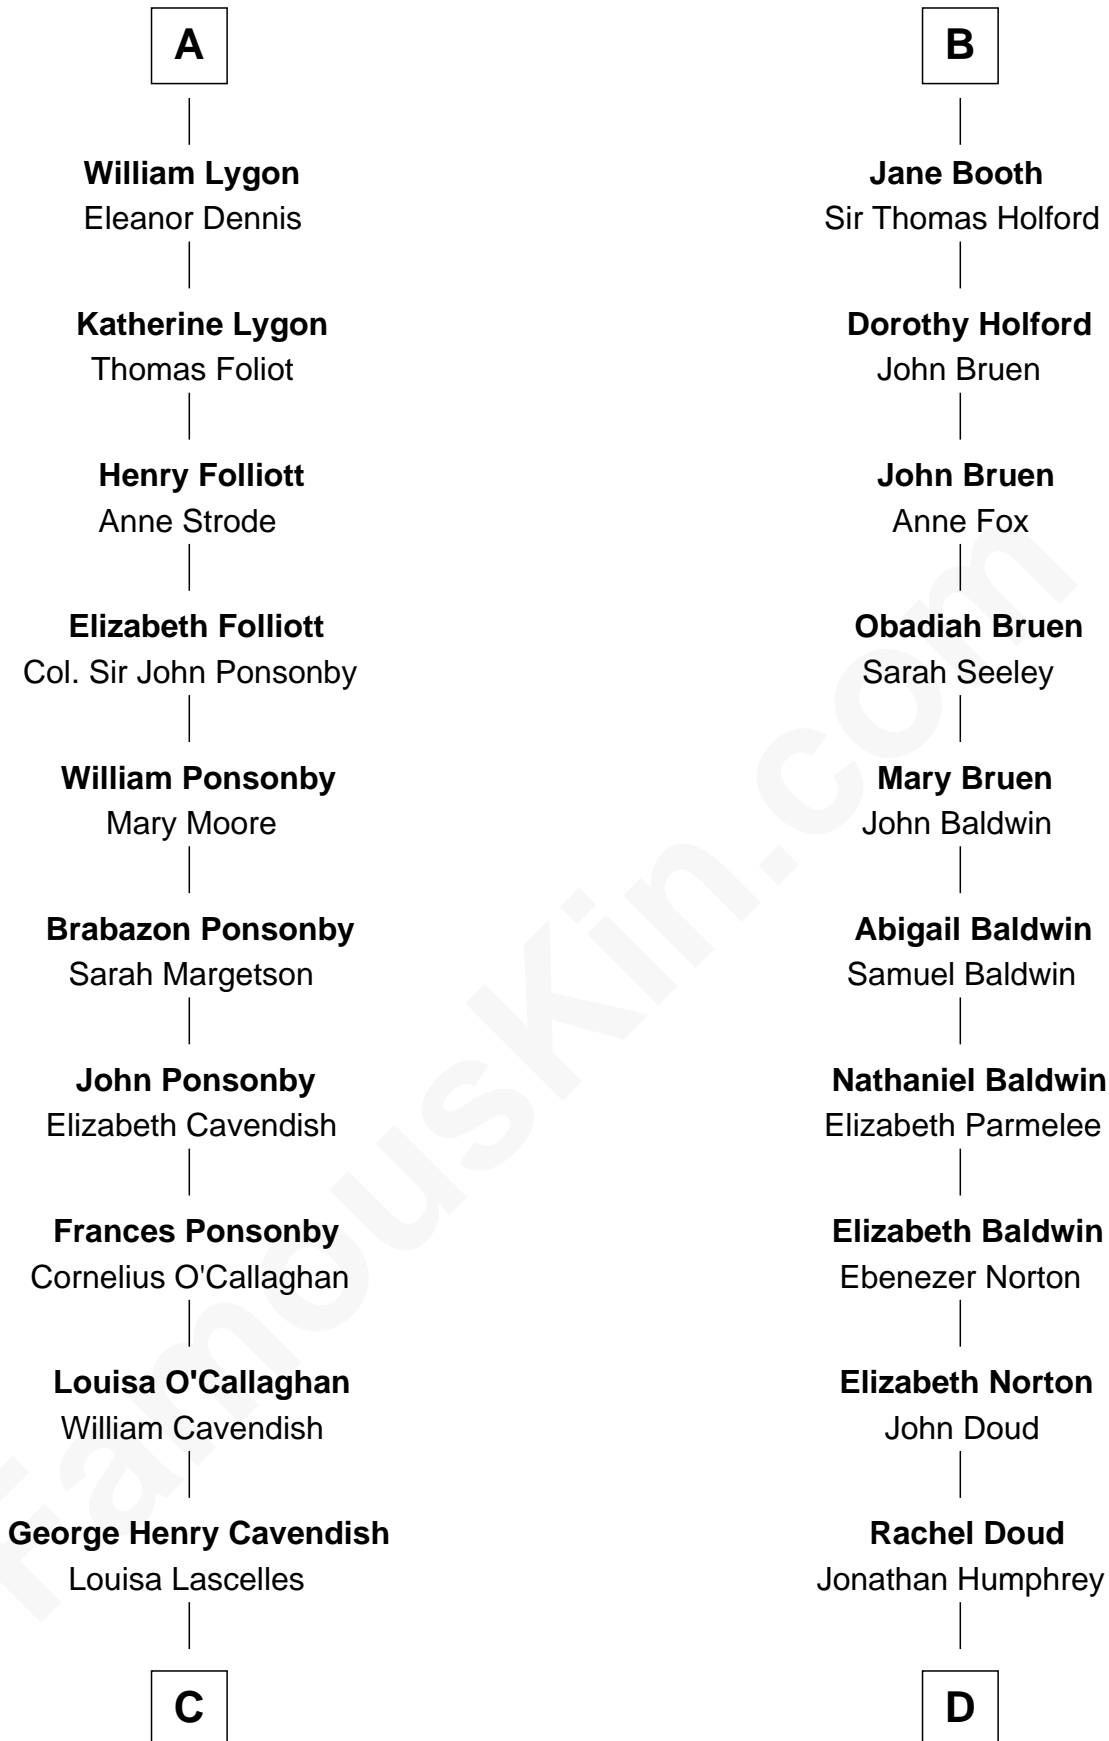

# FamousKin.com Relationship Chart of

**Sarah Ferguson**

*Duchess of York*

20th cousin 1 time removed of

**Humphrey Bogart**

*Movie Actor*

**Katherine de Hastang**

Ralph de Stafford

**C**

**Susan Henrietta Cavendish**

Henry Robert Brand

**Margaret Brand**

Algernon Francis Holford Ferguson

**Andrew Henry Ferguson**

Marian Louisa Montagu-Douglas-Scott

**Ronald Ivor Ferguson**

Susan Mary Wright

**Sarah Ferguson**

*Duchess of York*

**D**

**Harvey Humphrey**

Elizabeth Rogers Perkins

**John Perkins Humphrey**

Frances Dewey Churchill