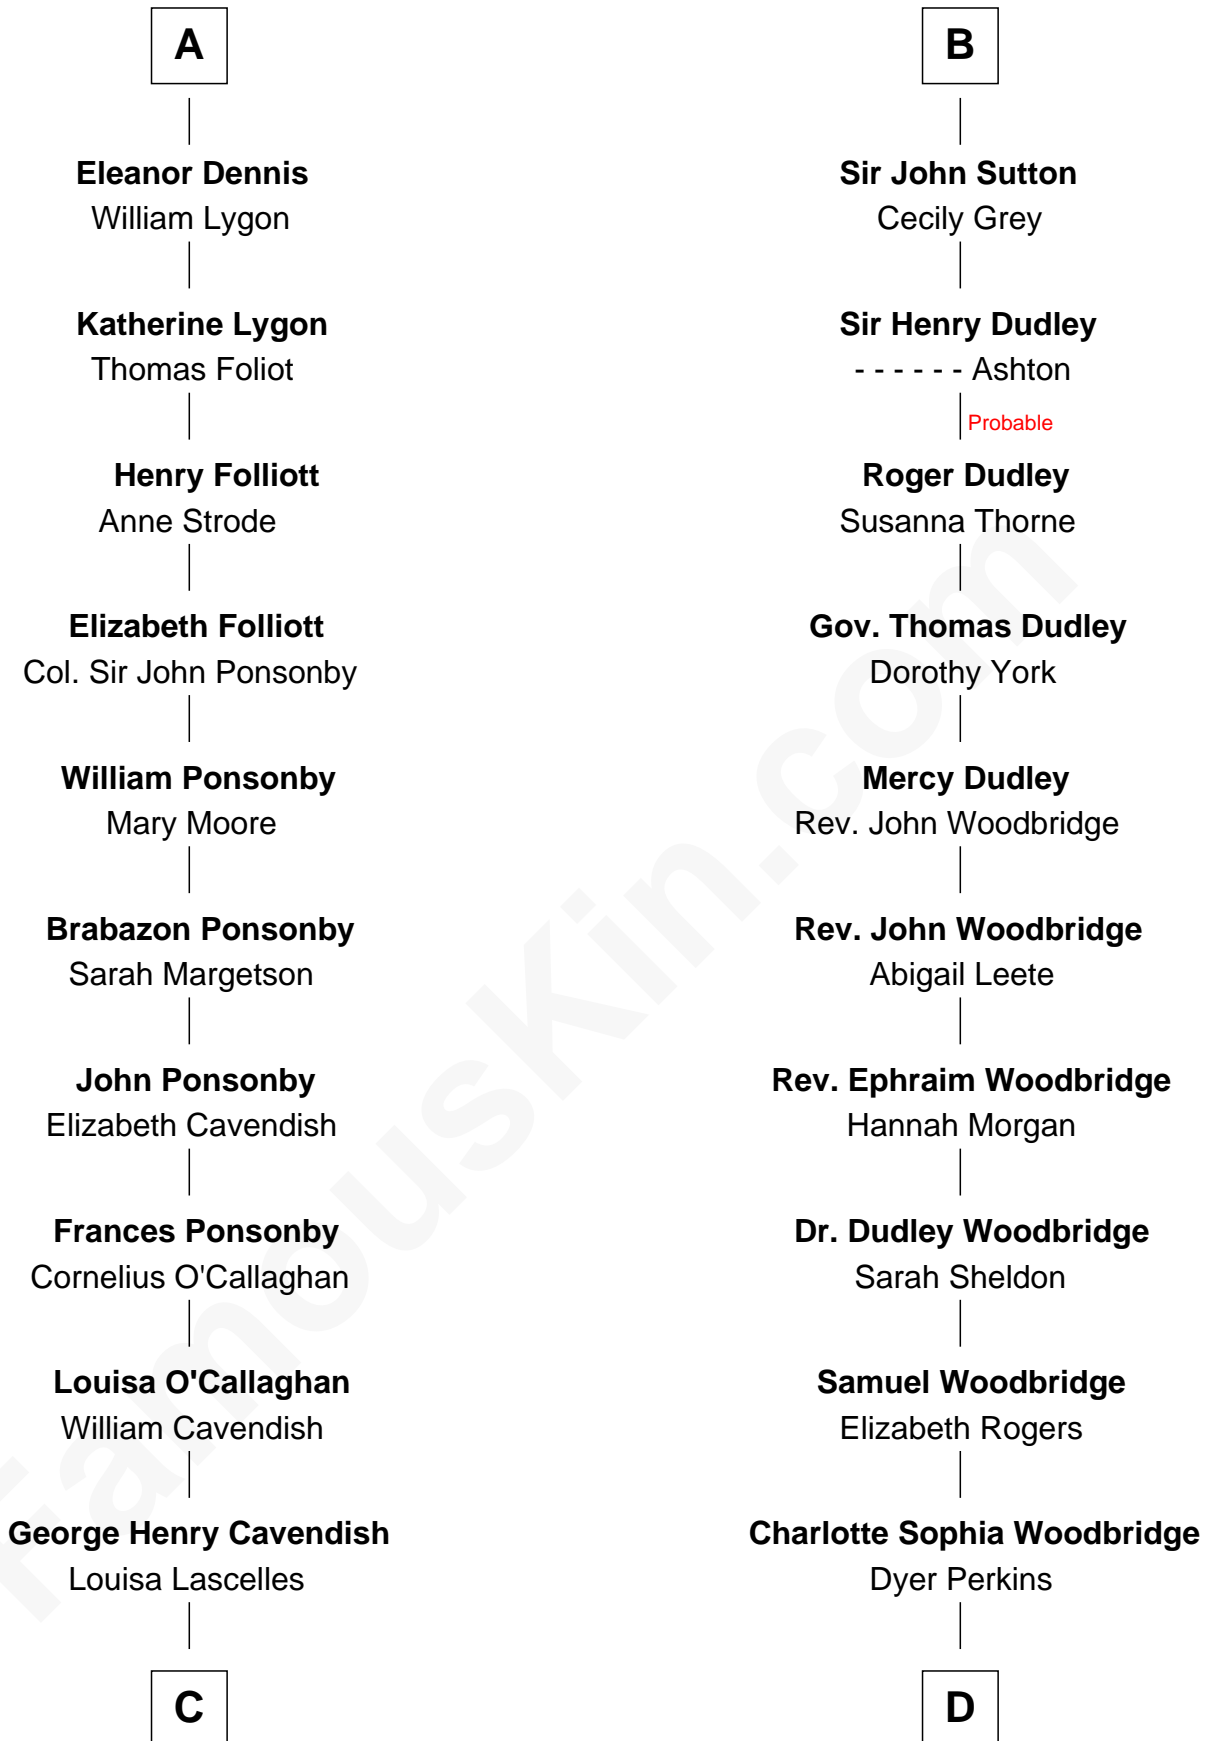

FamousKin.com Relationship Chart of

Sarah Ferguson

Duchess of York

20th cousin 1 time removed of

Humphrey Bogart

Movie Actor

C

Susan Henrietta Cavendish

Henry Robert Brand

Margaret Brand

Algernon Francis Holford Ferguson

Andrew Henry Ferguson

Marian Louisa Montagu-Douglas-Scott

Ronald Ivor Ferguson

Susan Mary Wright

Sarah Ferguson

Duchess of York

D

Elizabeth Rogers Perkins

Harvey Humphrey

John Perkins Humphrey

Frances Dewey Churchill

Maud Humphrey

Dr. Belmont Deforest Bogart