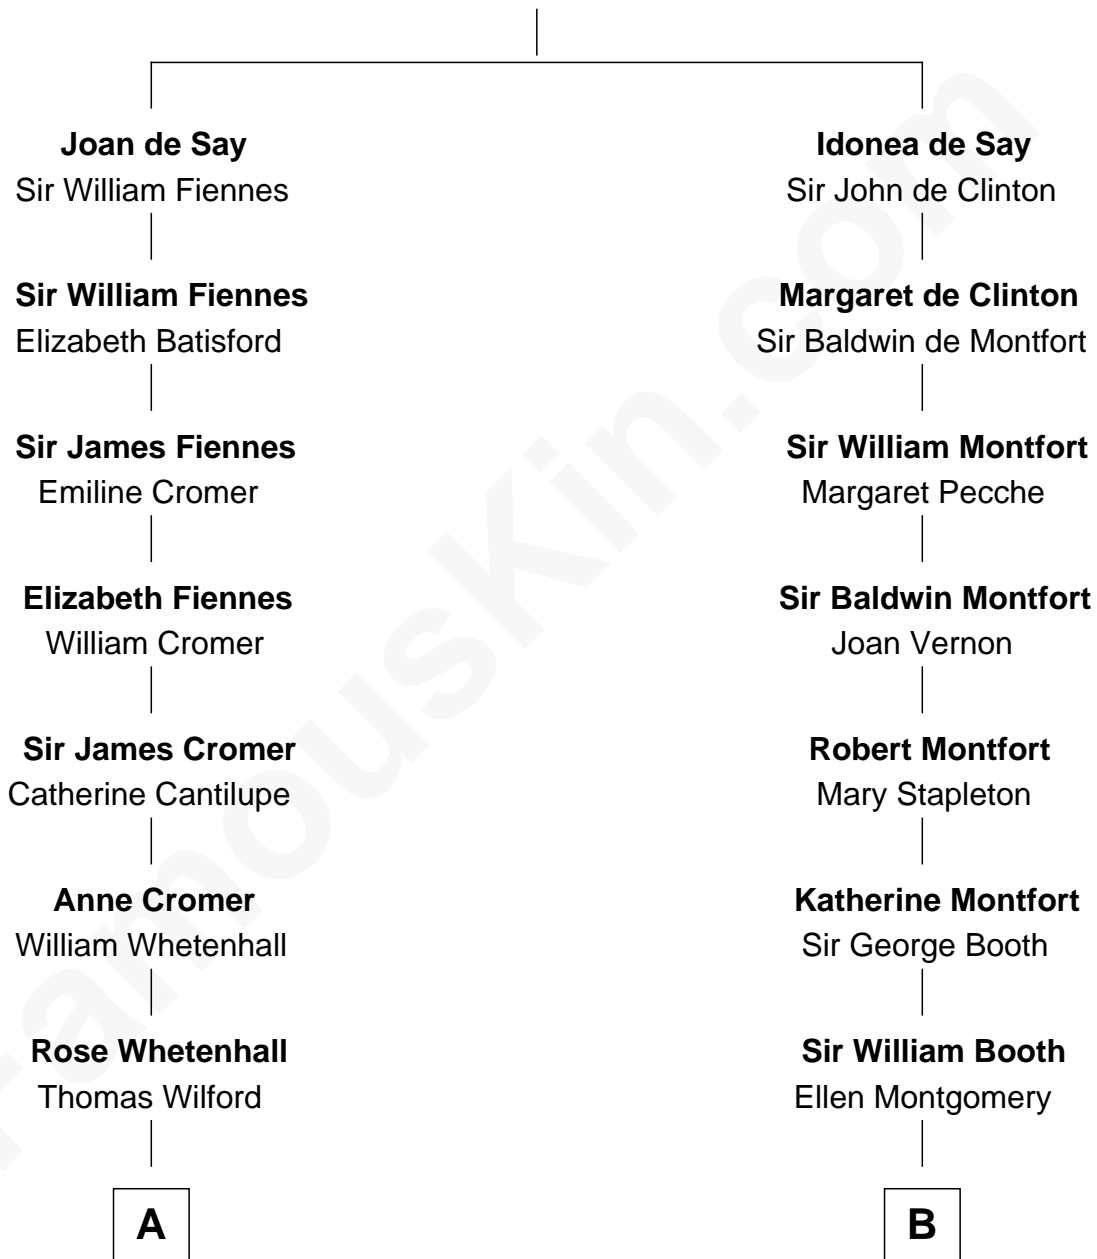

FamousKin.com Relationship Chart of

Sarah Ferguson

Duchess of York

20th cousin 1 time removed of

Humphrey Bogart

Movie Actor

Sir Geoffrey de Say

Maud de Beauchamp

A

Cecily Wilford
Edwin Sandys

Sir Samuel Sandys
Mercy Colepepper

Margaret Sandys
Sir Francis Wyatt

Elizabeth Wyatt
Thomas Bosvile

Margaretta Bosvile
Sir Robert Marsham

Robert Marsham
Elizabeth Shovell

Robert Marsham
Priscilla Pym