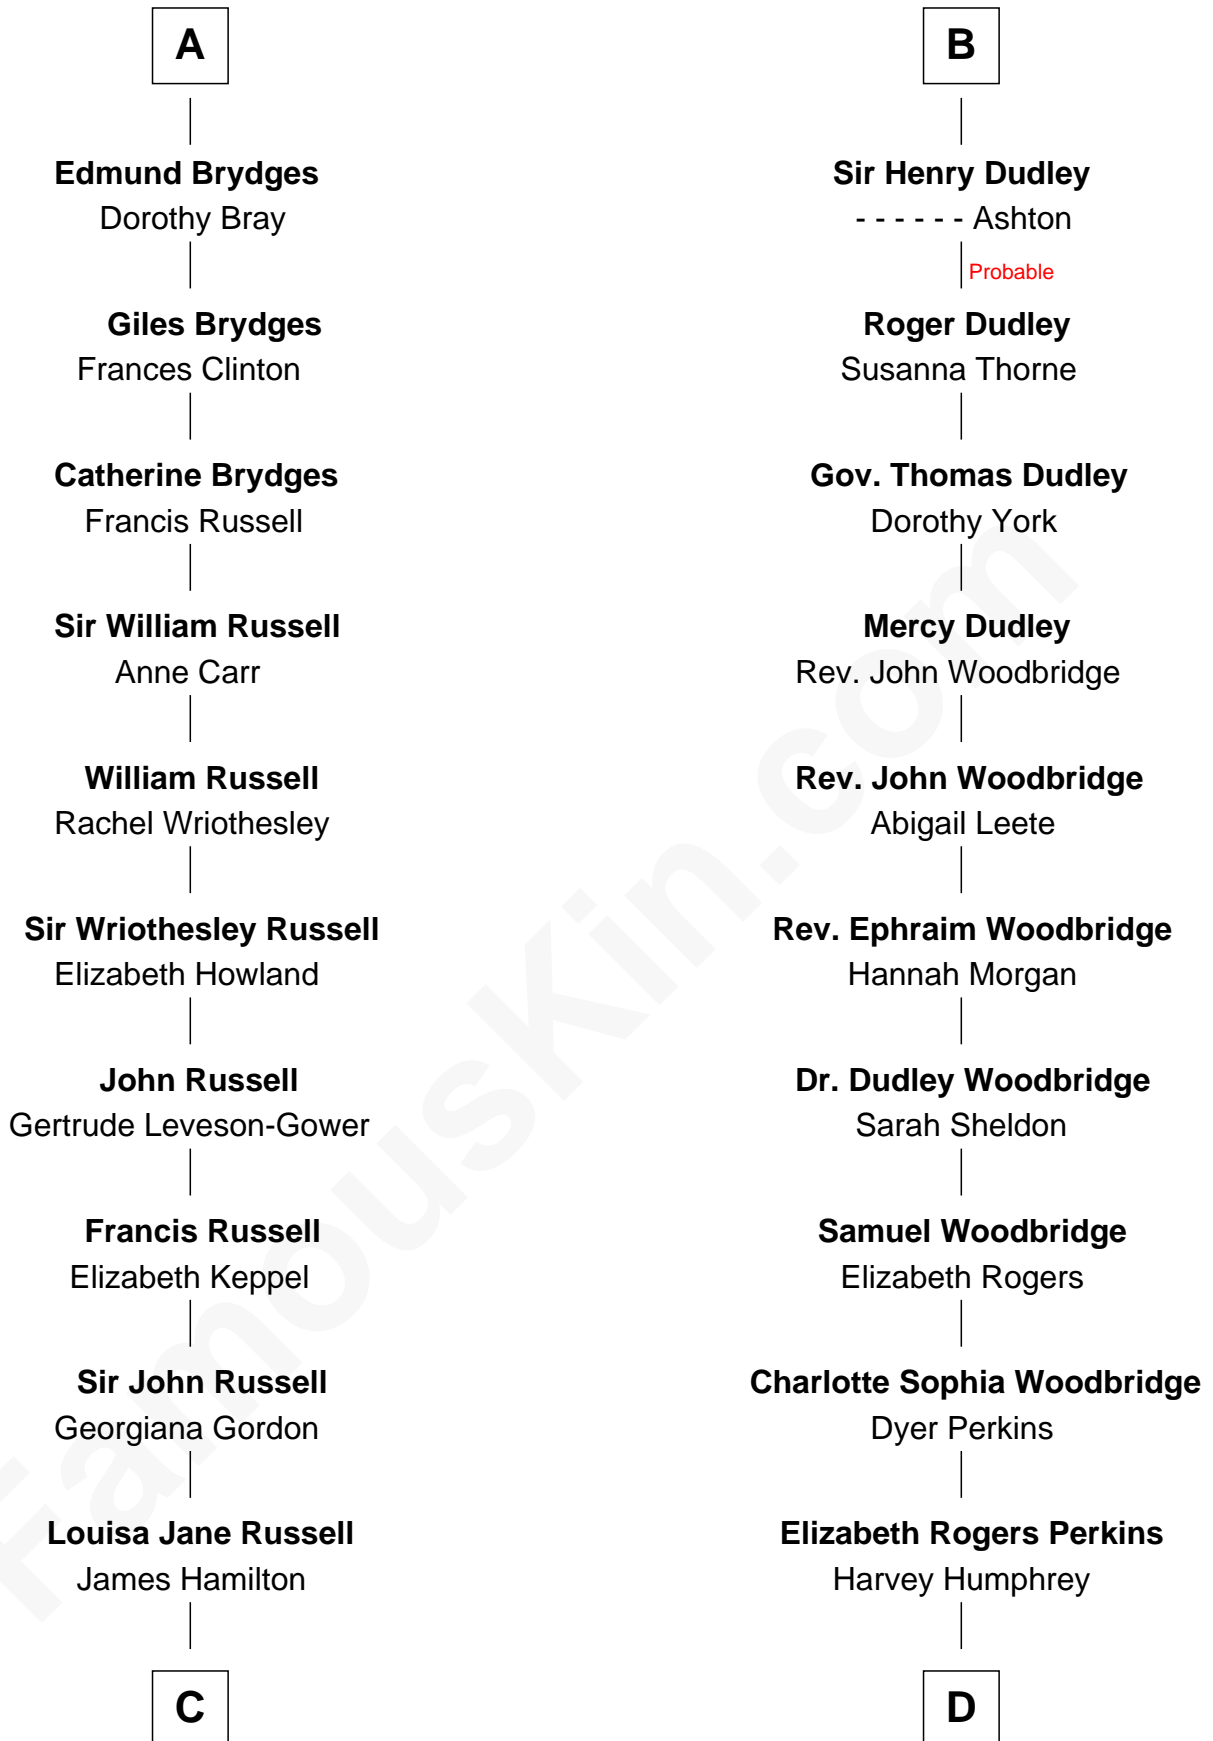

# FamousKin.com Relationship Chart of

**Sarah Ferguson**

*Duchess of York*

19th cousin 2 times removed of

**Humphrey Bogart**

*Movie Actor*

**Edmund of Woodstock**

Margaret Wake

**C**

**Louisa Jane Hamilton**

William Henry Walter Montagu-Douglas-Scott

**Herbert Andrew Montagu-Douglas-Scott**

Marie Josephine Edwards

**Marian Louisa Montagu-Douglas-Scott**

Andrew Henry Ferguson

**Ronald Ivor Ferguson**

Susan Mary Wright

**Sarah Ferguson**

*Duchess of York*

**D**

**John Perkins Humphrey**

Frances Dewey Churchill

**Maud Humphrey**

Dr. Belmont Deforest Bogart