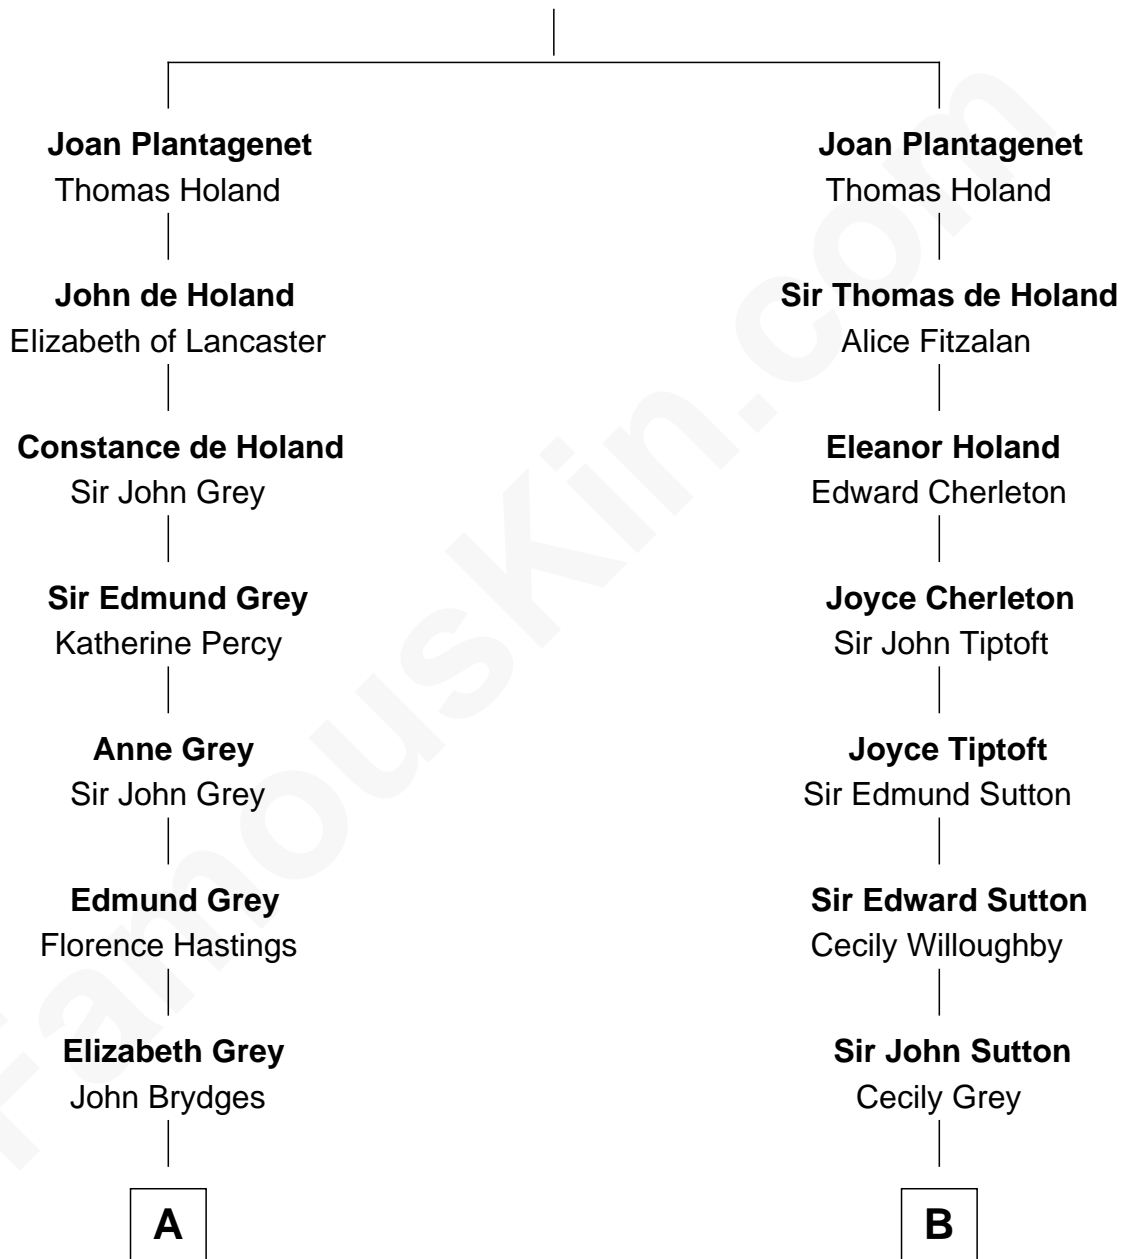

# FamousKin.com Relationship Chart of

**Sarah Ferguson**

*Duchess of York*

19th cousin 2 times removed of

**Humphrey Bogart**

*Movie Actor*

**Edmund of Woodstock**

Margaret Wake

**C**

**Louisa Jane Hamilton**

William Henry Walter Montagu-Douglas-Scott

**Herbert Andrew Montagu-Douglas-Scott**

Marie Josephine Edwards

**Marian Louisa Montagu-Douglas-Scott**

Andrew Henry Ferguson

**Ronald Ivor Ferguson**

Susan Mary Wright

**Sarah Ferguson**

*Duchess of York*

**D**

**John Perkins Humphrey**

Frances Dewey Churchill

**Maud Humphrey**

Dr. Belmont Deforest Bogart