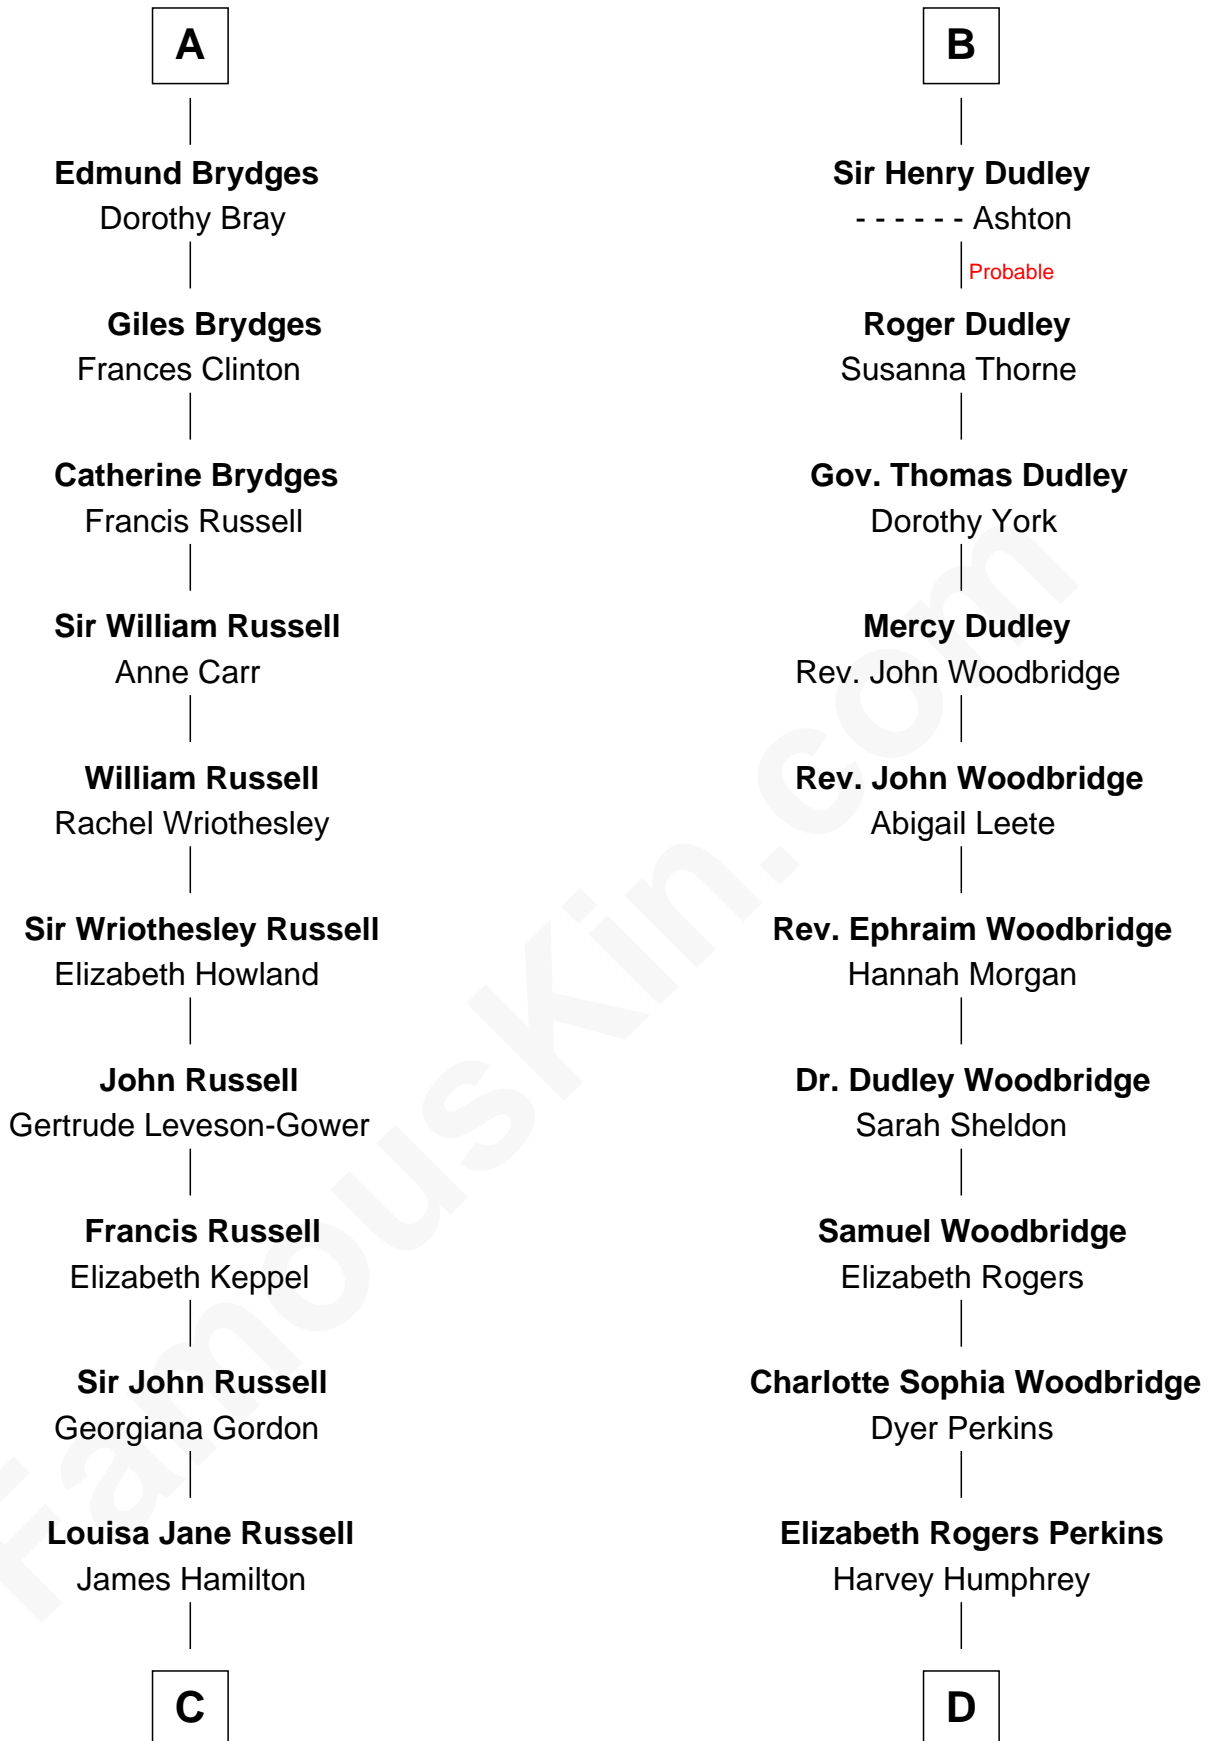

FamousKin.com Relationship Chart of

Sarah Ferguson

Duchess of York

19th cousin 2 times removed of

Humphrey Bogart

Movie Actor

Sir Robert de Holland

Maude la Zouche

C

Louisa Jane Hamilton

William Henry Walter Montagu-Douglas-Scott

Herbert Andrew Montagu-Douglas-Scott

Marie Josephine Edwards

Marian Louisa Montagu-Douglas-Scott

Andrew Henry Ferguson

Ronald Ivor Ferguson

Susan Mary Wright

Sarah Ferguson

Duchess of York

D

John Perkins Humphrey

Frances Dewey Churchill

Maud Humphrey

Dr. Belmont Deforest Bogart