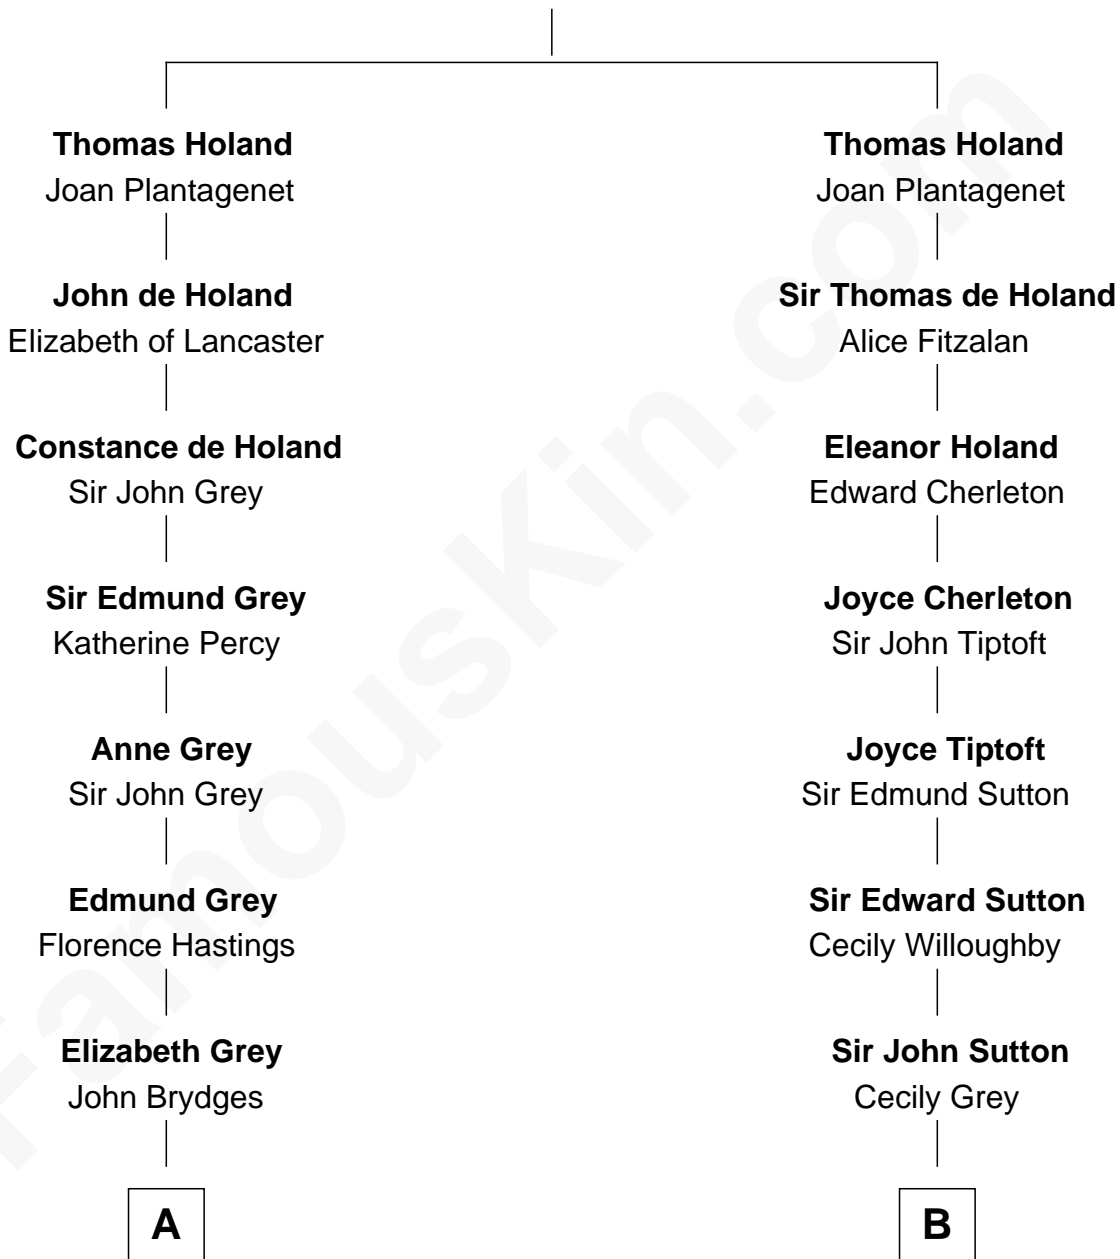

FamousKin.com Relationship Chart of

Sarah Ferguson

Duchess of York

19th cousin 2 times removed of

Humphrey Bogart

Movie Actor

Sir Robert de Holland

Maude la Zouche

C

Louisa Jane Hamilton

William Henry Walter Montagu-Douglas-Scott

Herbert Andrew Montagu-Douglas-Scott

Marie Josephine Edwards

Marian Louisa Montagu-Douglas-Scott

Andrew Henry Ferguson

Ronald Ivor Ferguson

Susan Mary Wright

Sarah Ferguson

Duchess of York

D

John Perkins Humphrey

Frances Dewey Churchill

Maud Humphrey

Dr. Belmont Deforest Bogart