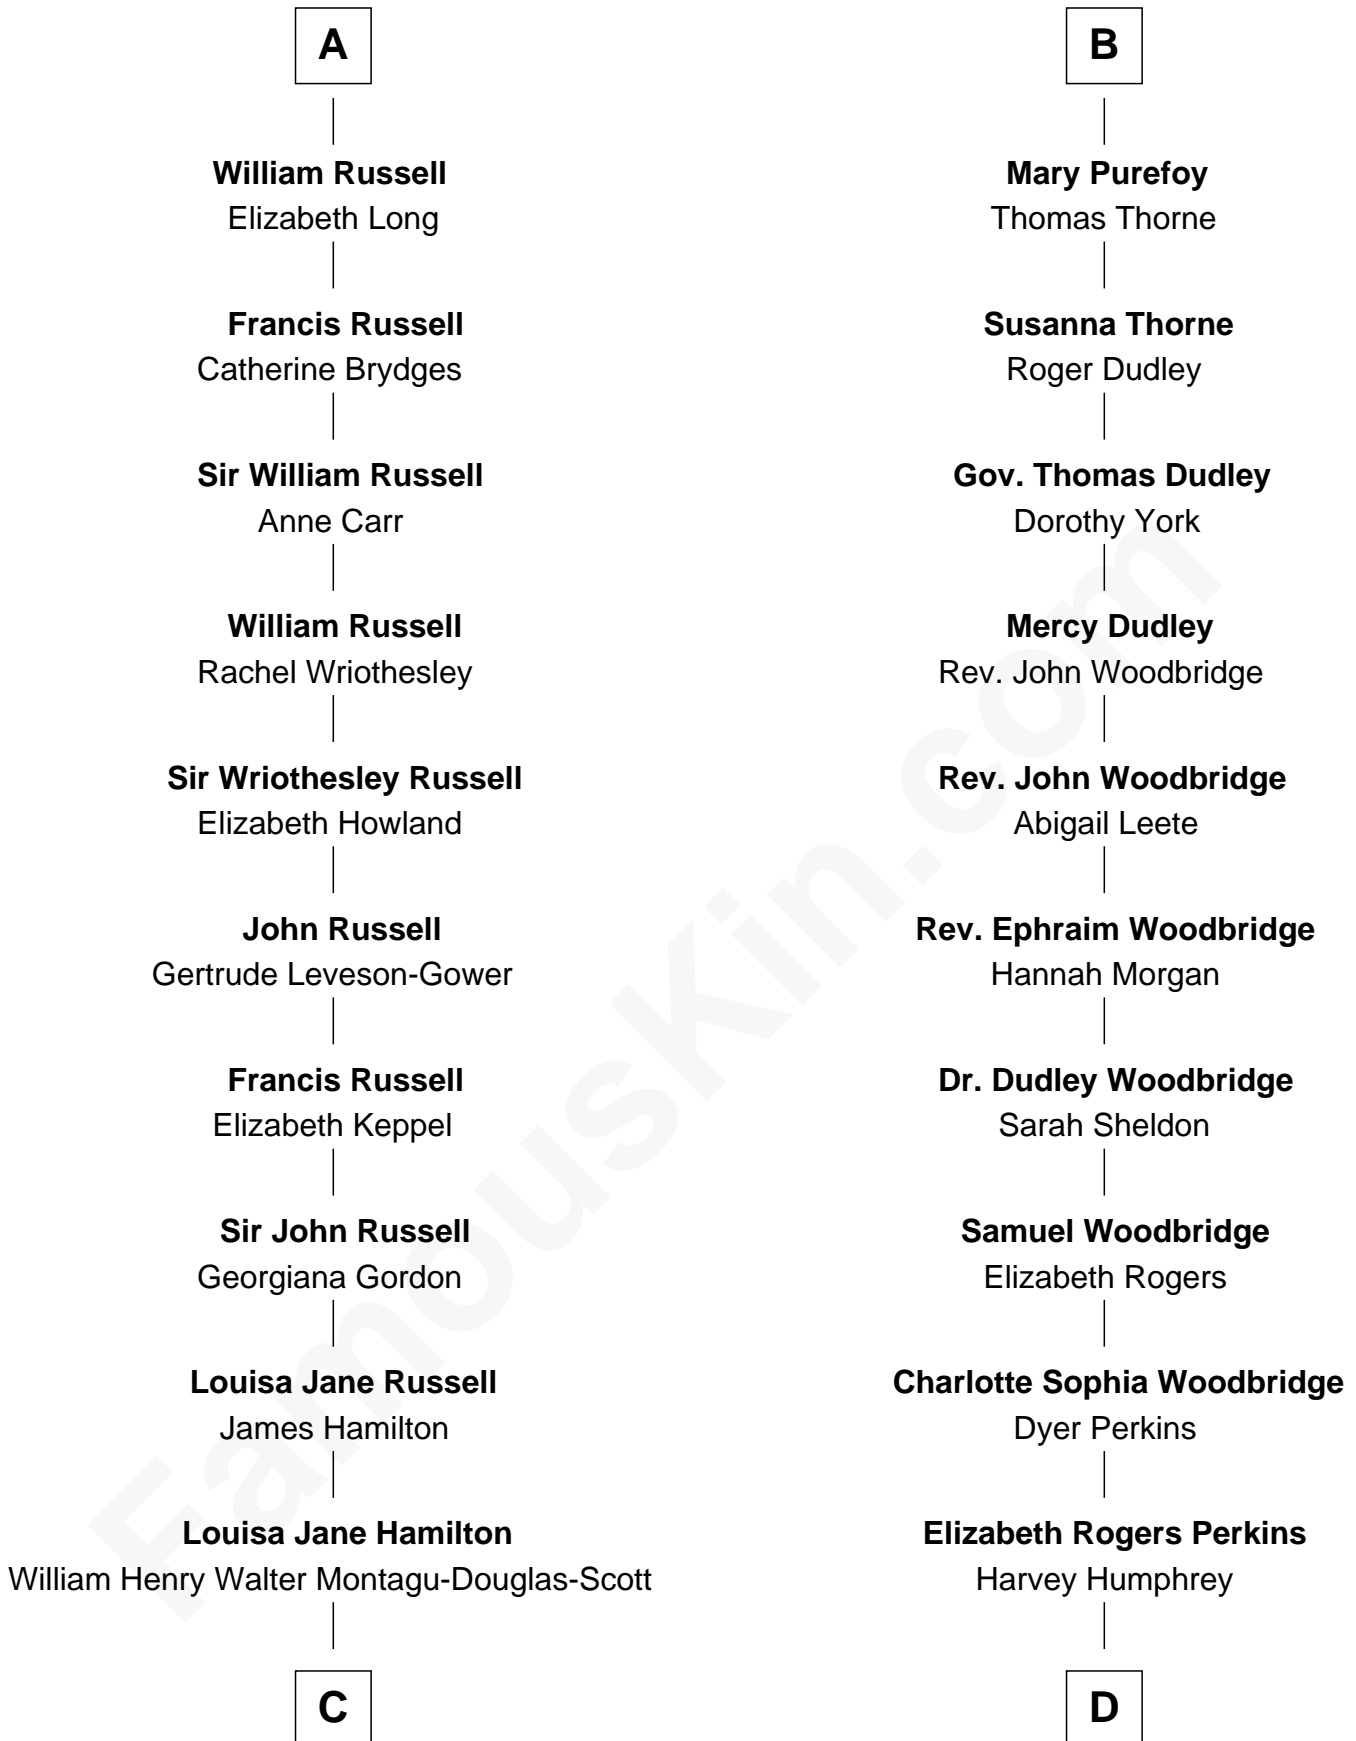

# FamousKin.com Relationship Chart of

**Sarah Ferguson**

*Duchess of York*

19th cousin 1 time removed of

**Humphrey Bogart**

*Movie Actor*

**Sir John Howard**

Alice de Bois

**C**

**Herbert Andrew Montagu-Douglas-Scott**  
Marie Josephine Edwards

**Marian Louisa Montagu-Douglas-Scott**  
Andrew Henry Ferguson

**Ronald Ivor Ferguson**  
Susan Mary Wright

**Sarah Ferguson**  
*Duchess of York*