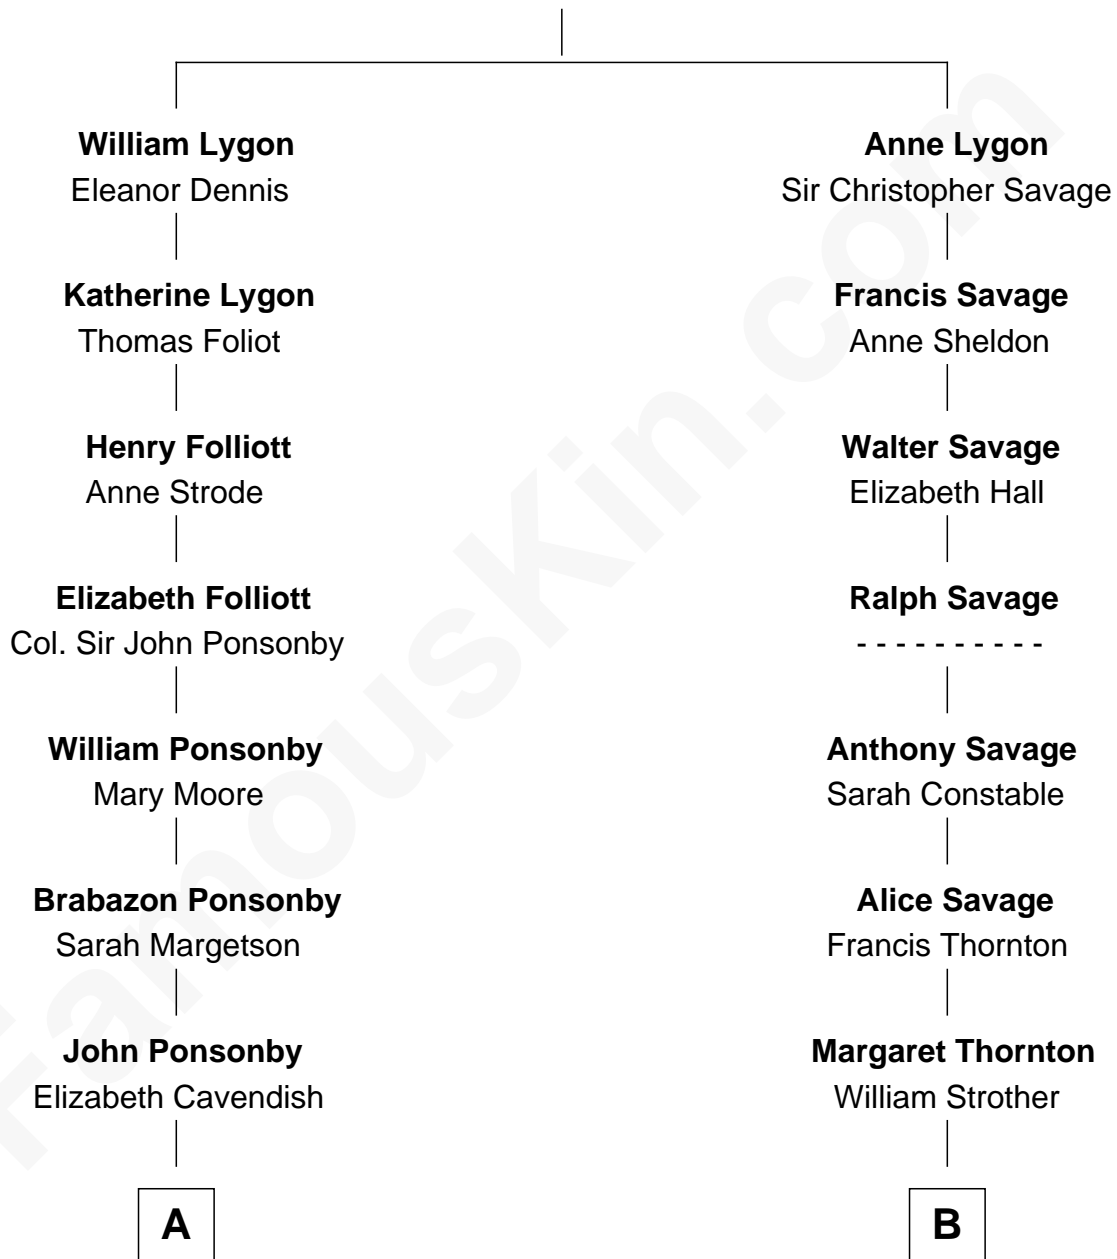

# FamousKin.com Relationship Chart of

**Sarah Ferguson**

*Duchess of York*

13th cousin 1 time removed of

**Randolph Scott**

*Movie Actor*

**Sir Richard Lygon**

Margaret Greville

**A**

**Frances Ponsonby**  
Cornelius O'Callaghan

**Louisa O'Callaghan**  
William Cavendish

**George Henry Cavendish**  
Louisa Lascelles

**Susan Henrietta Cavendish**  
Henry Robert Brand

**Margaret Brand**  
Algernon Francis Holford Ferguson

**Andrew Henry Ferguson**  
Marian Louisa Montagu-Douglas-Scott

**Ronald Ivor Ferguson**  
Susan Mary Wright

**Sarah Ferguson**  
*Duchess of York*

**B**

**Anthony Strother**  
Behethland Starke

**Benjamin Strother**  
Catherine Price

**Catherine Price Strother**  
Joseph Minor Crane

**John William Crane**  
Margaret Ann Sadler

**Joseph Minor Crane**  
Lavinia Lionberger

**Lucy Lionberger Crane**  
George Grant Scott

**Randolph Scott**  
*Movie Actor*