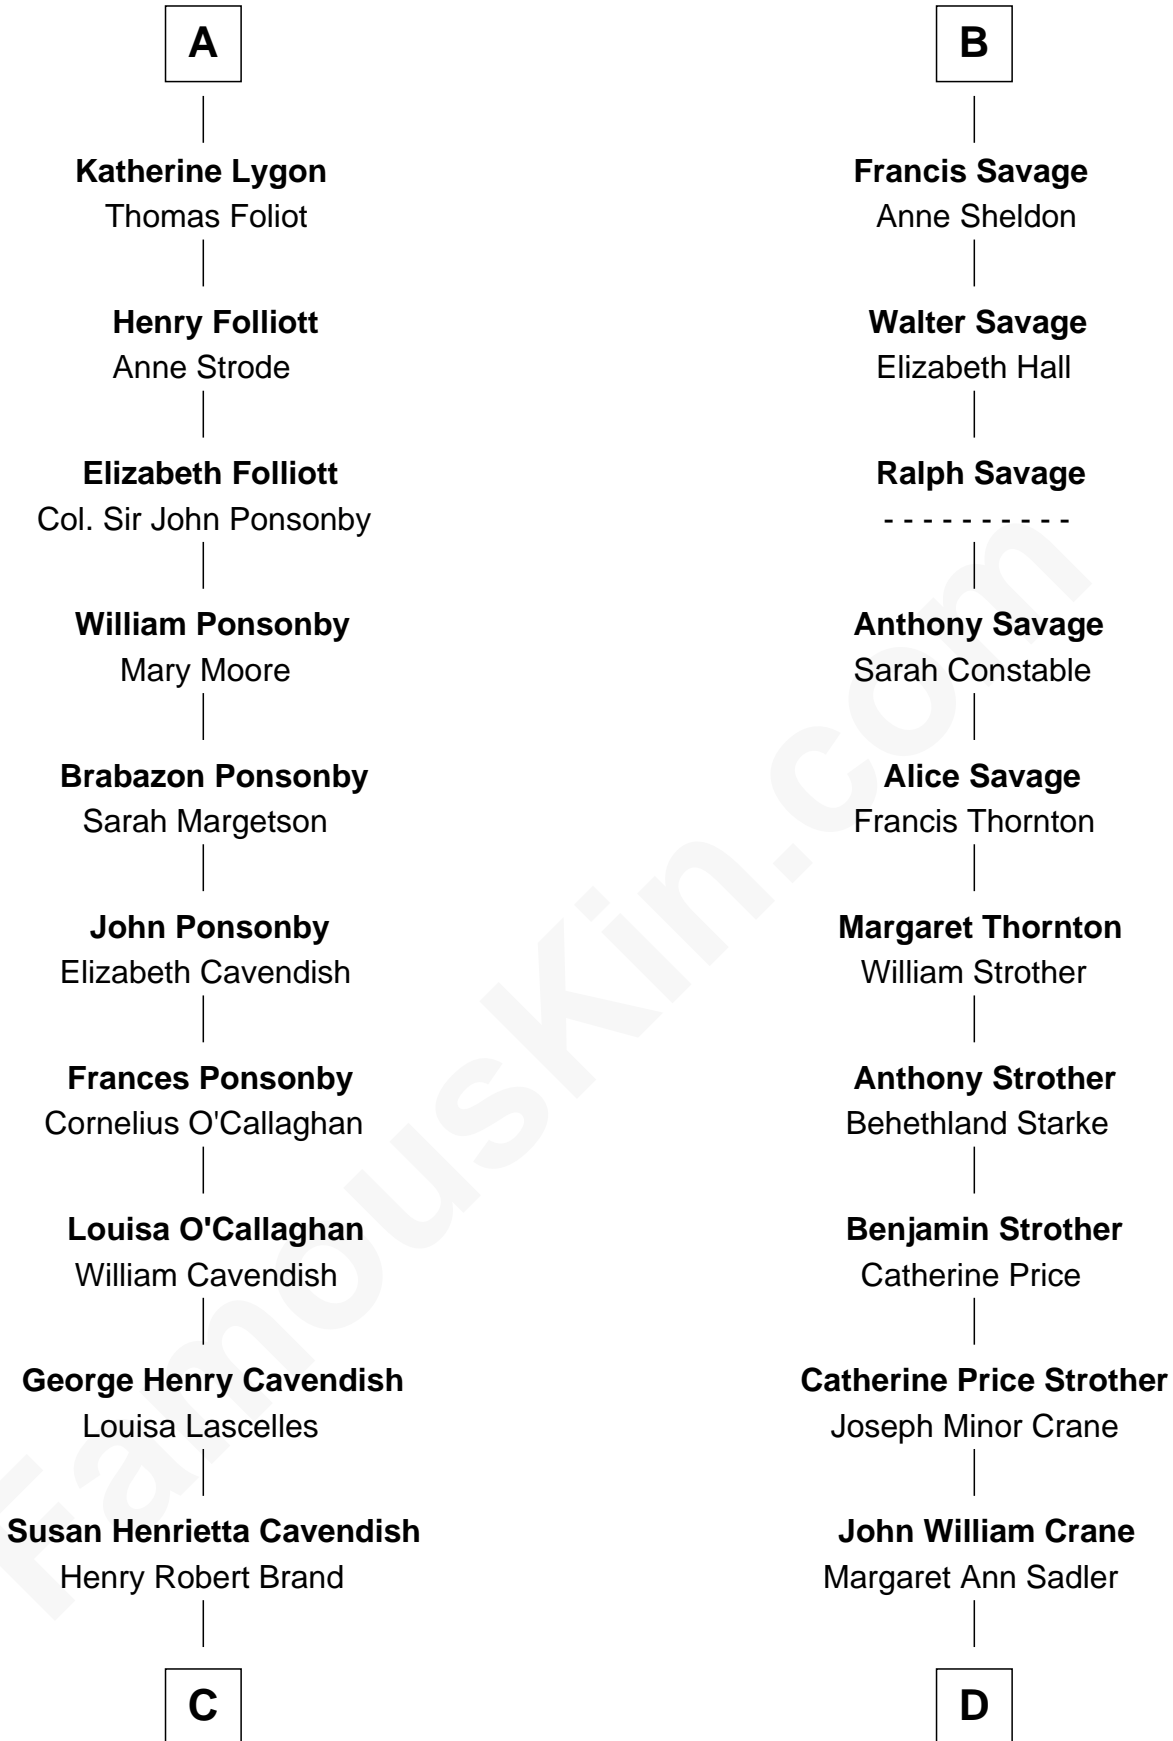

FamousKin.com

Relationship Chart of

Sarah Ferguson

Duchess of York

19th cousin 1 time removed of

Randolph Scott

Movie Actor

Henry Plantagenet

Maud de Chaworth

C

Margaret Brand
Algernon Francis Holford Ferguson

Andrew Henry Ferguson
Marian Louisa Montagu-Douglas-Scott

Ronald Ivor Ferguson
Susan Mary Wright

Sarah Ferguson
Duchess of York

D

Joseph Minor Crane
Lavinia Lionberger

Lucy Lionberger Crane
George Grant Scott

Randolph Scott
Movie Actor

FamousKin.com