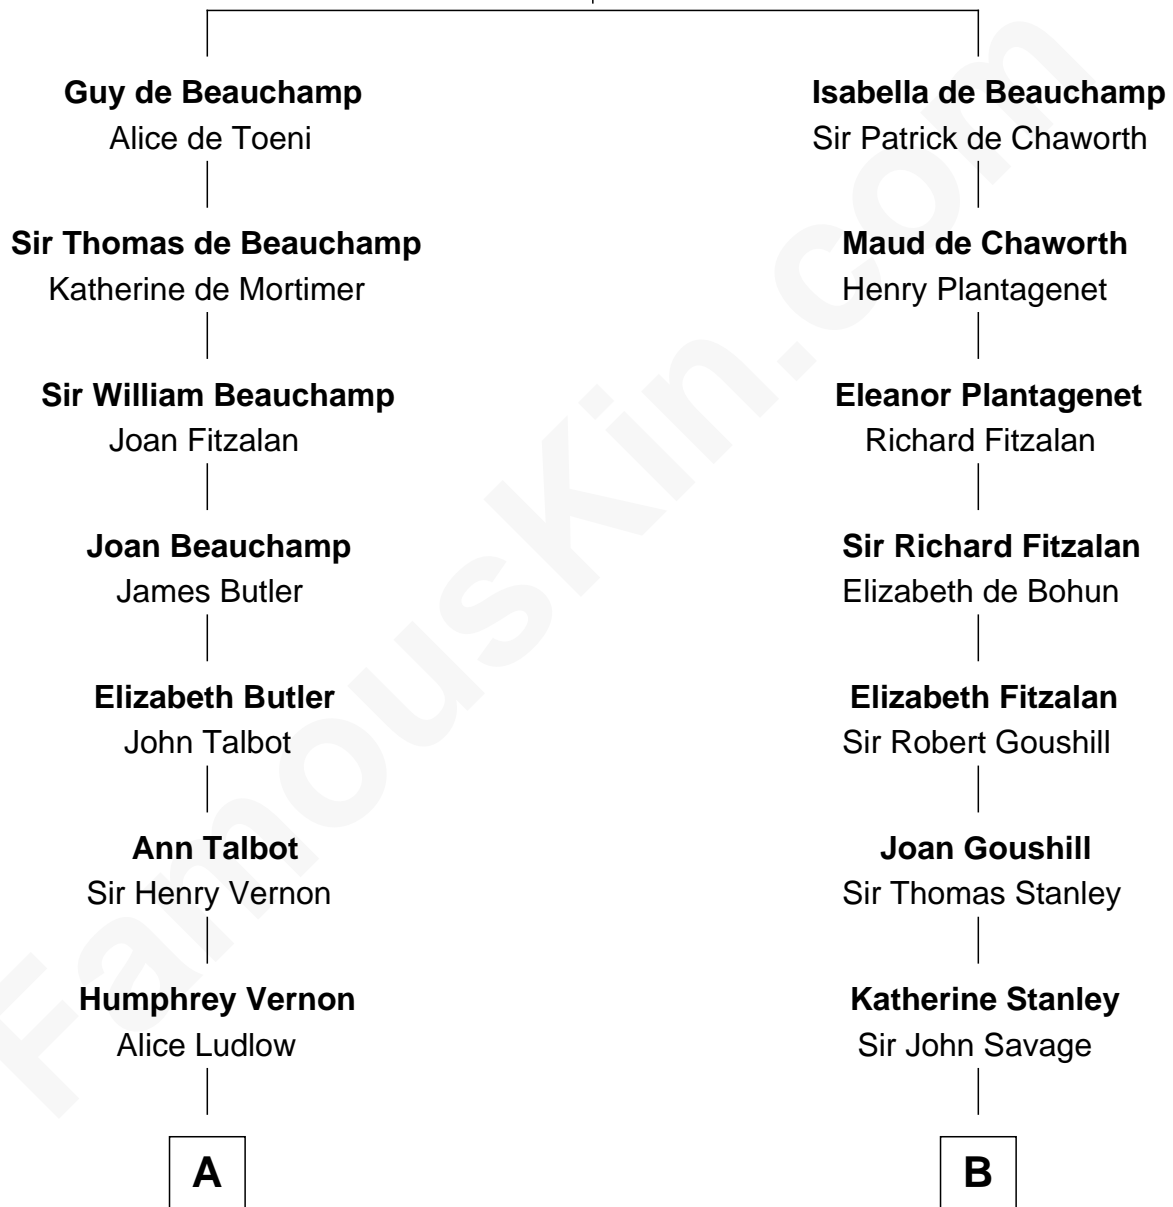

FamousKin.com Relationship Chart of

Sarah Ferguson

Duchess of York

21st cousin of

Randolph Scott

Movie Actor

William de Beauchamp

Maud FitzJohn

C

Louisa Jane Hamilton

William Henry Walter Montagu-Douglas-Scott

Herbert Andrew Montagu-Douglas-Scott

Marie Josephine Edwards

Marian Louisa Montagu-Douglas-Scott

Andrew Henry Ferguson

Ronald Ivor Ferguson

Susan Mary Wright

Sarah Ferguson

Duchess of York

D

Catherine Price Strother

Joseph Minor Crane

John William Crane

Margaret Ann Sadler