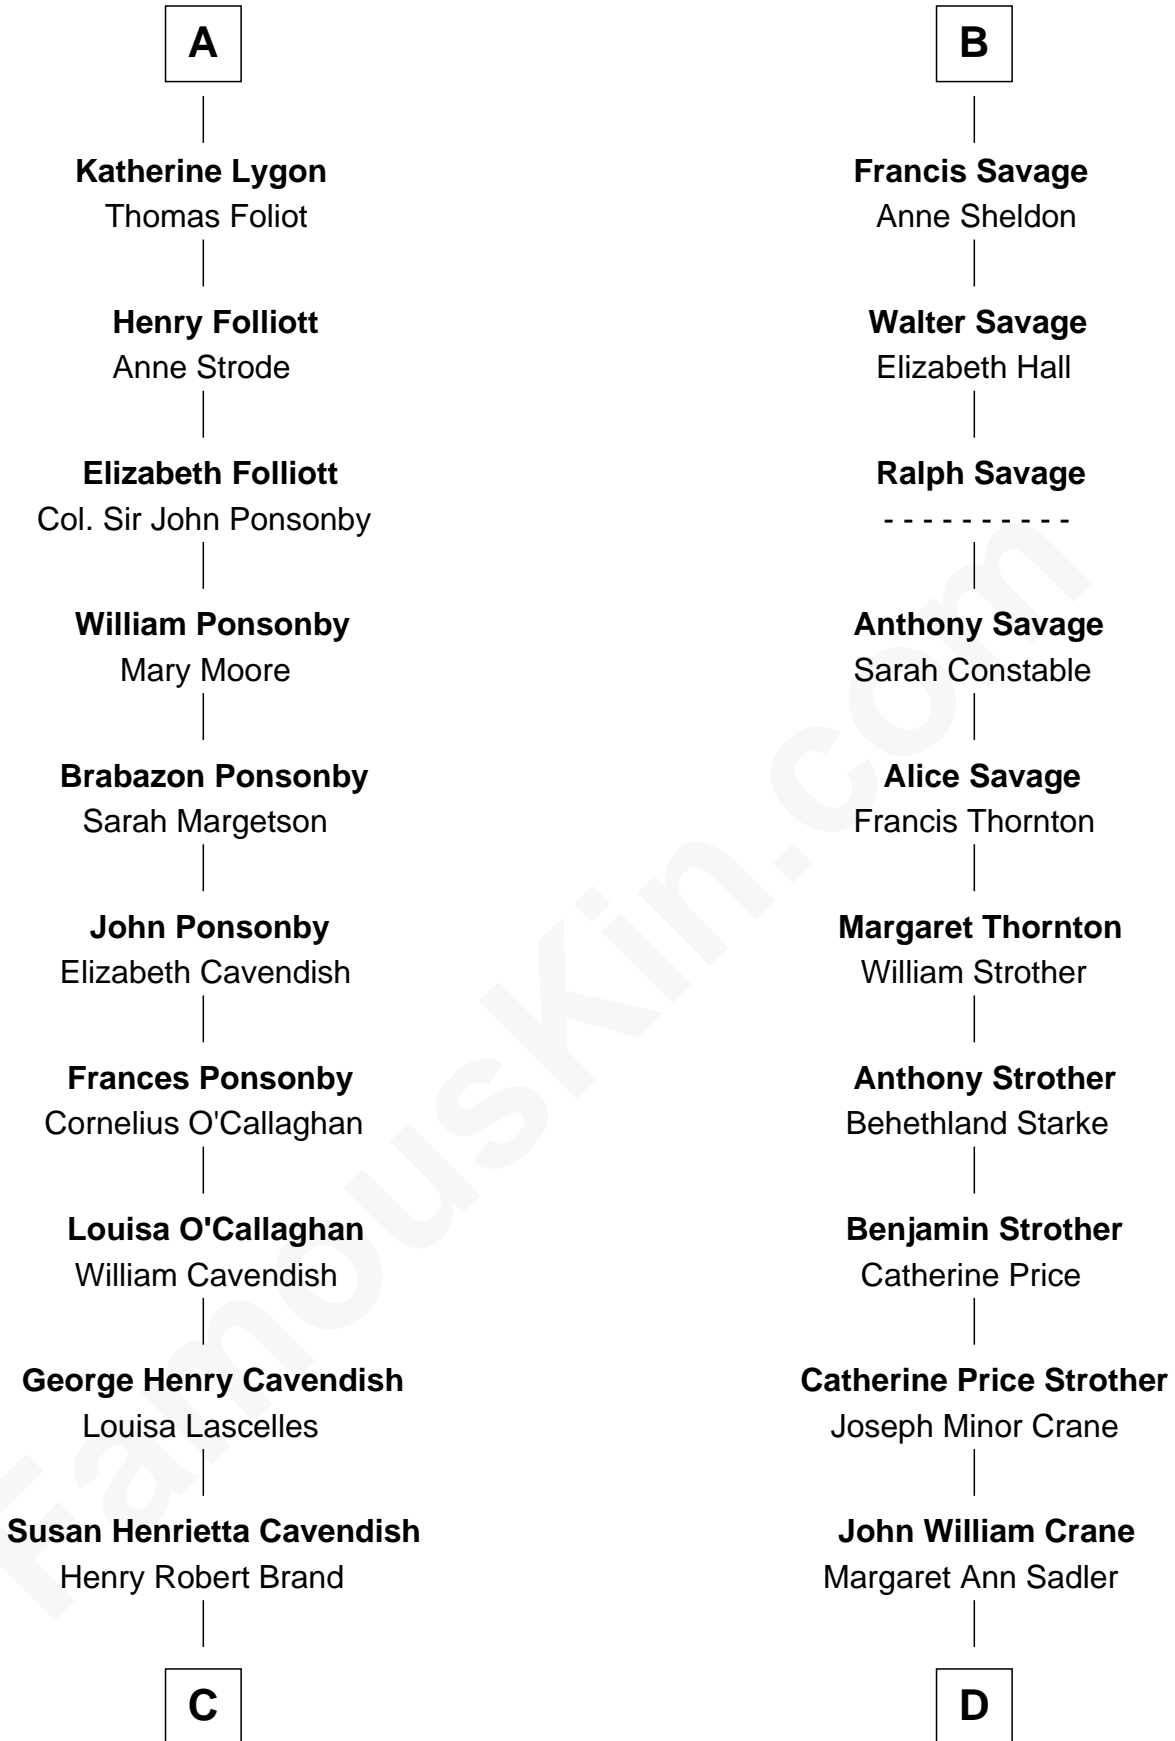

FamousKin.com Relationship Chart of

Sarah Ferguson

Duchess of York

19th cousin 1 time removed of

Randolph Scott

Movie Actor

Edmund Fitzalan

Alice de Warenne

C

Margaret Brand
Algernon Francis Holford Ferguson

Andrew Henry Ferguson
Marian Louisa Montagu-Douglas-Scott

Ronald Ivor Ferguson
Susan Mary Wright

Sarah Ferguson
Duchess of York

D

Joseph Minor Crane
Lavinia Lionberger

Lucy Lionberger Crane
George Grant Scott

Randolph Scott
Movie Actor