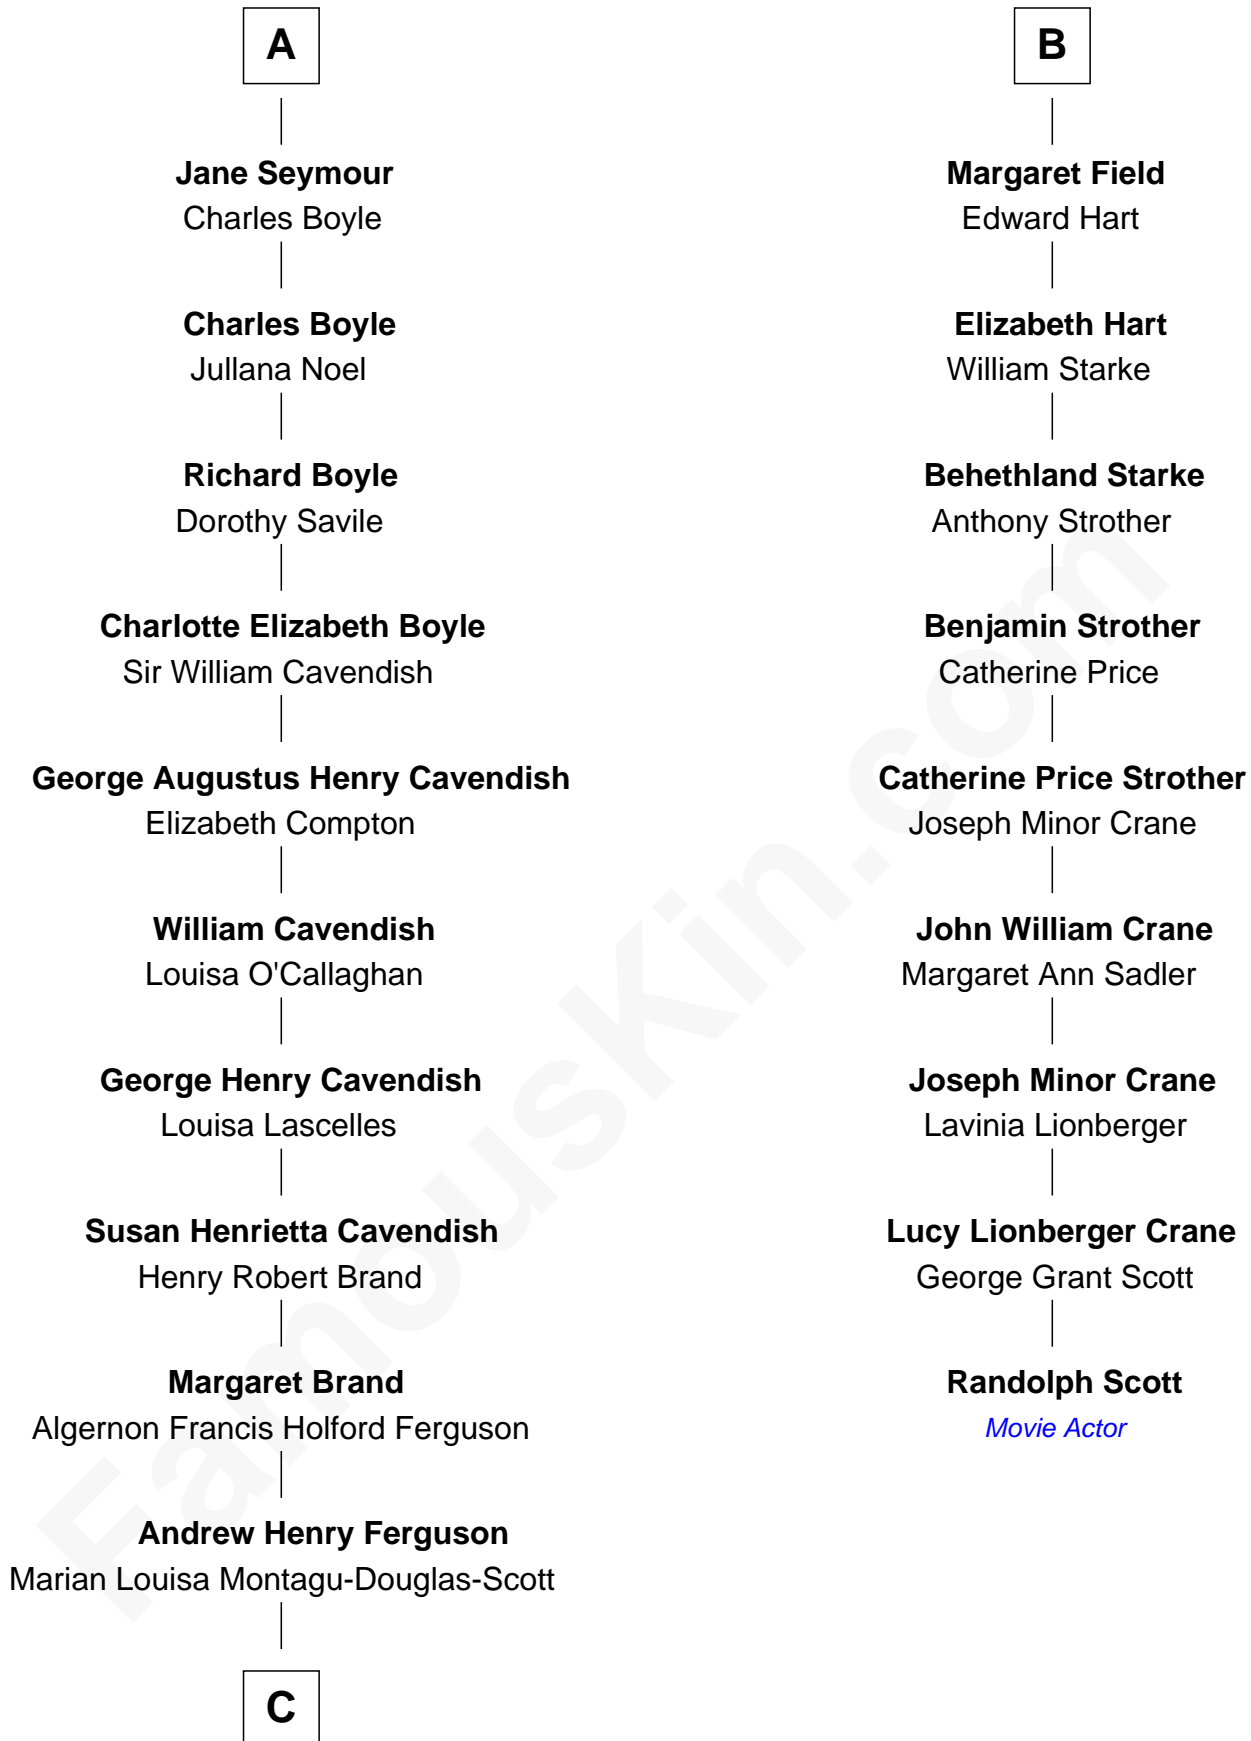

# FamousKin.com Relationship Chart of

**Sarah Ferguson**

*Duchess of York*

15th cousin 3 times removed of

**Randolph Scott**

*Movie Actor*

**Sir John Seymour**

Isabel Williams

**Edward Seymour**

Katherine Grey

**Edward Seymour**

Honora Rogers

**Sir William Seymour**

Frances Devereux

**A**

**Roger Seymour**

Samuel Ironmonger

**William Ironmonger**

Elizabeth Jones

**Mary Ironmonger**

Abraham Field

**B**

**C**

—  
**Ronald Ivor Ferguson**

Susan Mary Wright

—  
**Sarah Ferguson**

*Duchess of York*

FamousKin.com