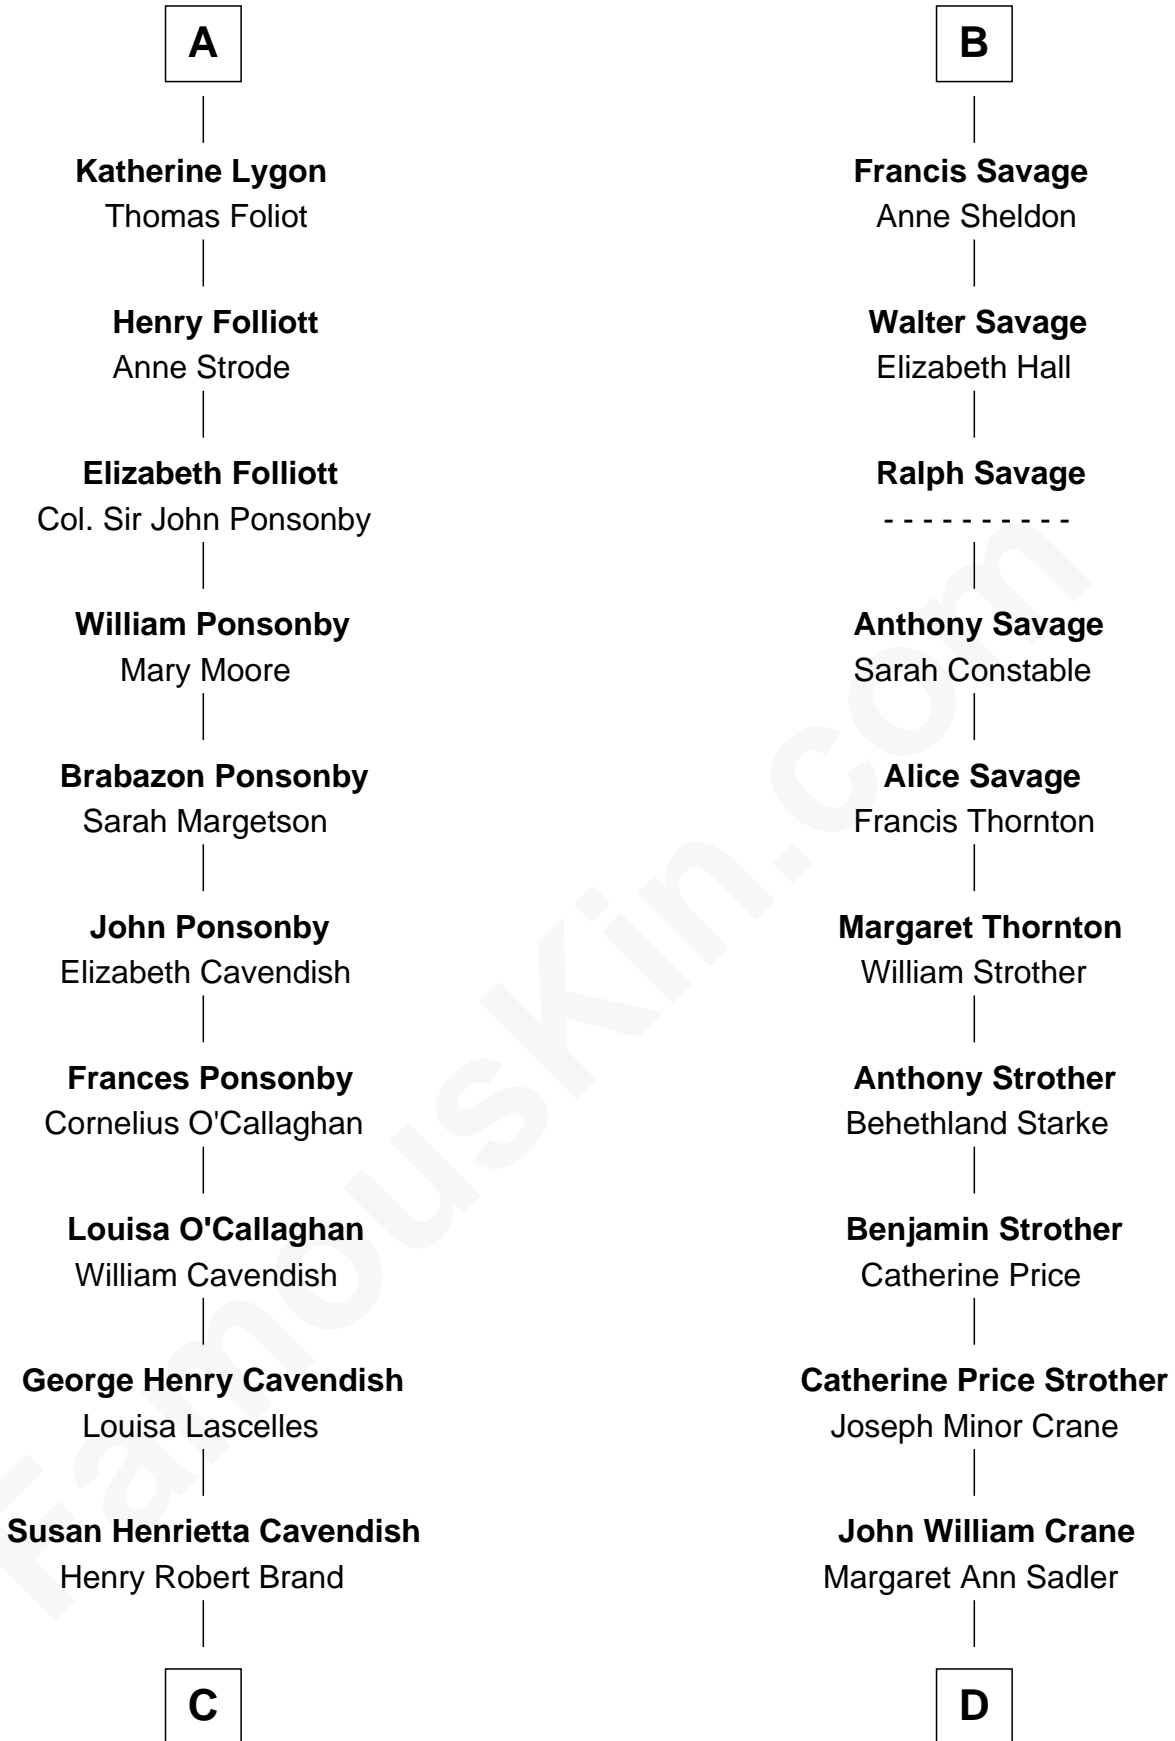

FamousKin.com Relationship Chart of

Sarah Ferguson

Duchess of York

19th cousin 1 time removed of

Randolph Scott

Movie Actor

Humphrey de Bohun

Elizabeth Plantagenet

Sir William de Bohun
Elizabeth de Badlesmere

Elizabeth de Bohun
Sir Richard Fitzalan

Elizabeth Fitzalan
Sir Thomas Mowbray

Isabel Mowbray
Sir James Berkeley

Maurice Berkeley
Isabel Mead

Anne Berkeley
Sir William Dennis

Eleanor Dennis
William Lygon

A

Sir William de Bohun
Elizabeth de Badlesmere

Elizabeth de Bohun
Sir Richard Fitzalan

Elizabeth Fitzalan
Sir Robert Goushill

Joan Goushill
Sir Thomas Stanley

Katherine Stanley
Sir John Savage

Sir Christopher Savage
Anne Stanley

Sir Christopher Savage
Anne Lygon

B

C

Margaret Brand
Algernon Francis Holford Ferguson

Andrew Henry Ferguson
Marian Louisa Montagu-Douglas-Scott

Ronald Ivor Ferguson
Susan Mary Wright