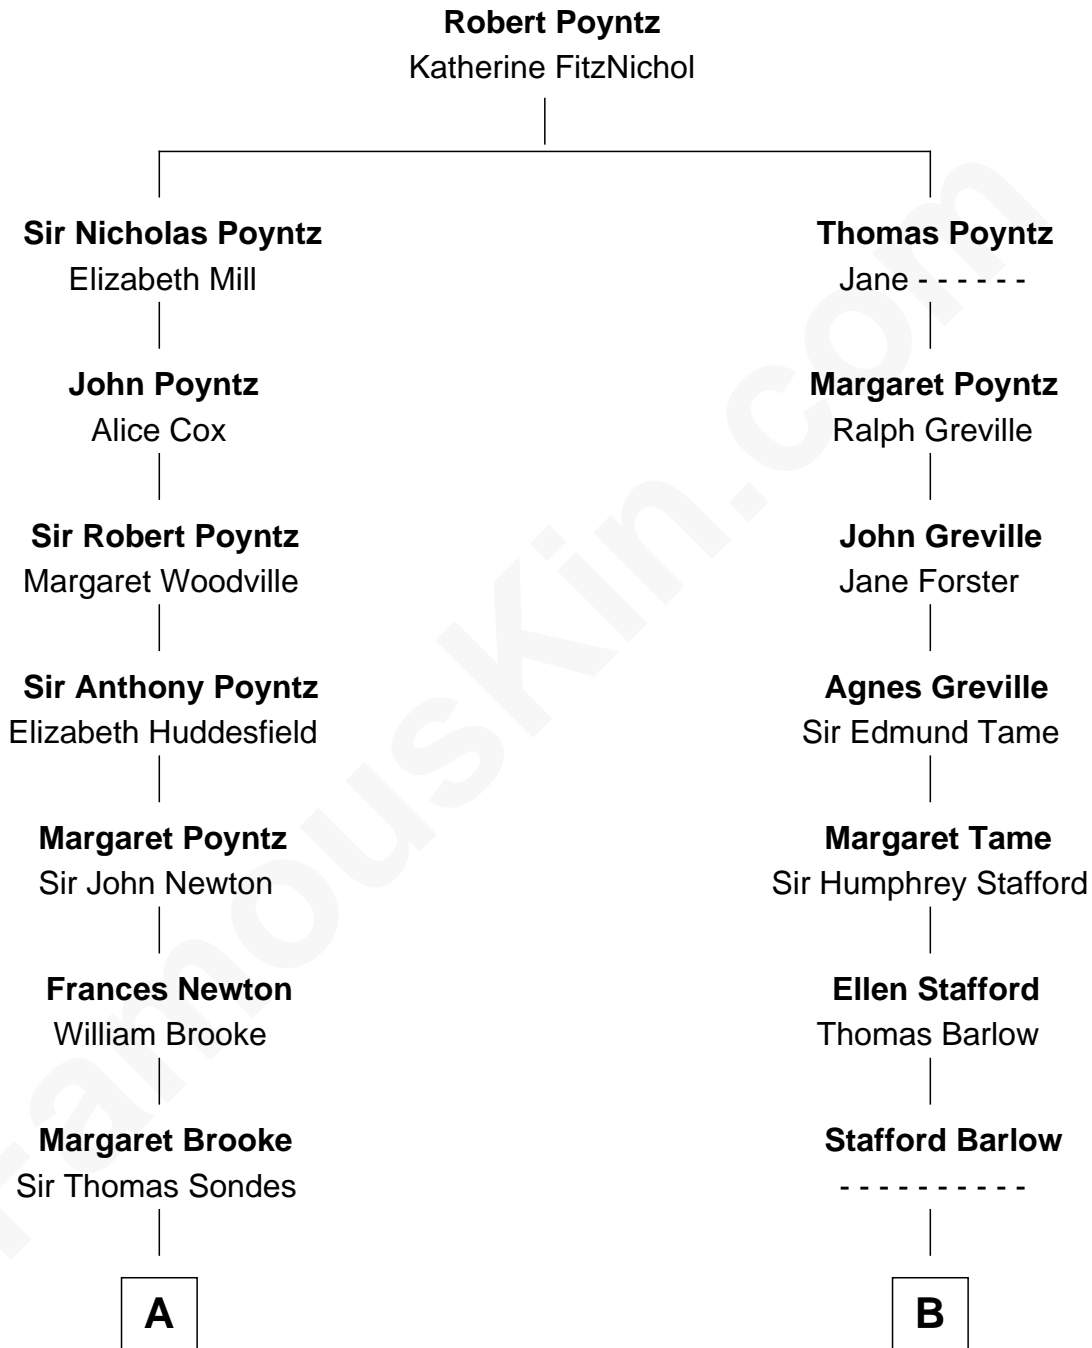

FamousKin.com
Relationship Chart of
Sarah Ferguson
Duchess of York

14th cousin 6 times removed of

Julia (Ward) Howe
Author of "The Battle Hymn of the Republic"

A

Frances Sondes
Sir John Leveson

Frances Leveson
Sir Thomas Gower

Sir William Leveson-Gower
Jane Granville

John Leveson-Gower
Catherine Manners

John Leveson-Gower
Evelyn Pierrepont

Gertrude Leveson-Gower
John Russell

Francis Russell
Elizabeth Keppel

Sir John Russell
Georgiana Gordon