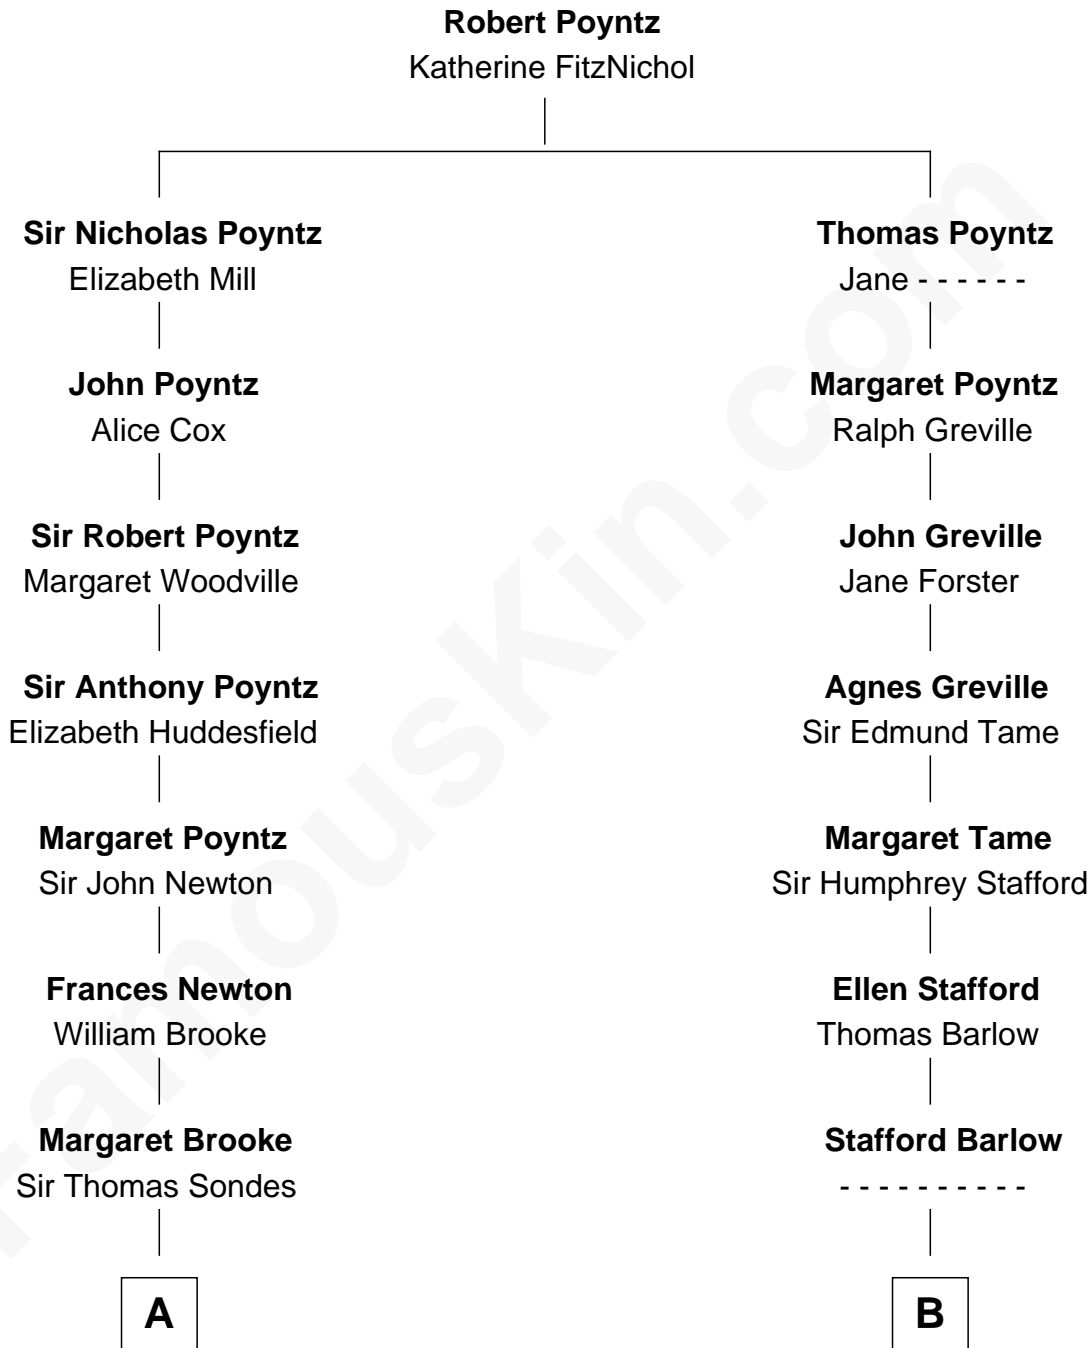

# FamousKin.com Relationship Chart of

**Sarah Ferguson**

*Duchess of York*

11th cousin 9 times removed of

**William Greene**

*2nd Governor of Rhode Island*

**A**

**Frances Sondes**  
Sir John Leveson

**Frances Leveson**  
Sir Thomas Gower

**Sir William Leveson-Gower**  
Jane Granville

**John Leveson-Gower**  
Catherine Manners

**John Leveson-Gower**  
Evelyn Pierrepont

**Gertrude Leveson-Gower**  
John Russell