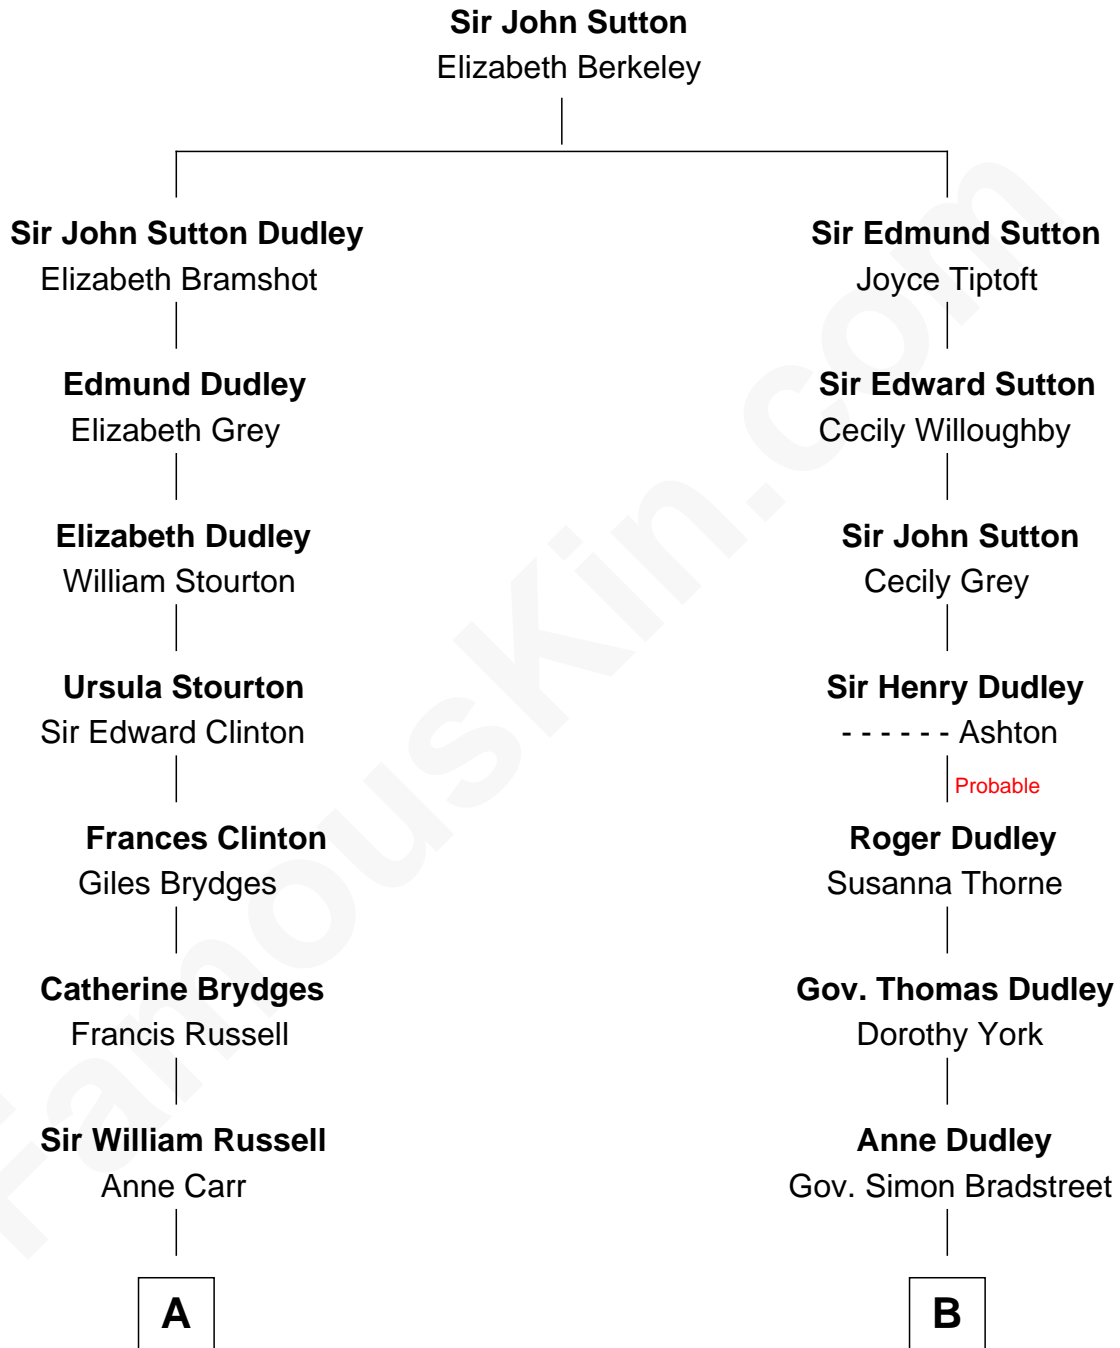

# FamousKin.com Relationship Chart of

**Sarah Ferguson**

*Duchess of York*

17th cousin 1 time removed of

**Kate Upton**

*Sports Illustrated Swimsuit Cover Model*

C

Jefferson Matthew Upton

Shelley Fawn Davis

Kate Upton

*Model and Actress*

FamousKin.com