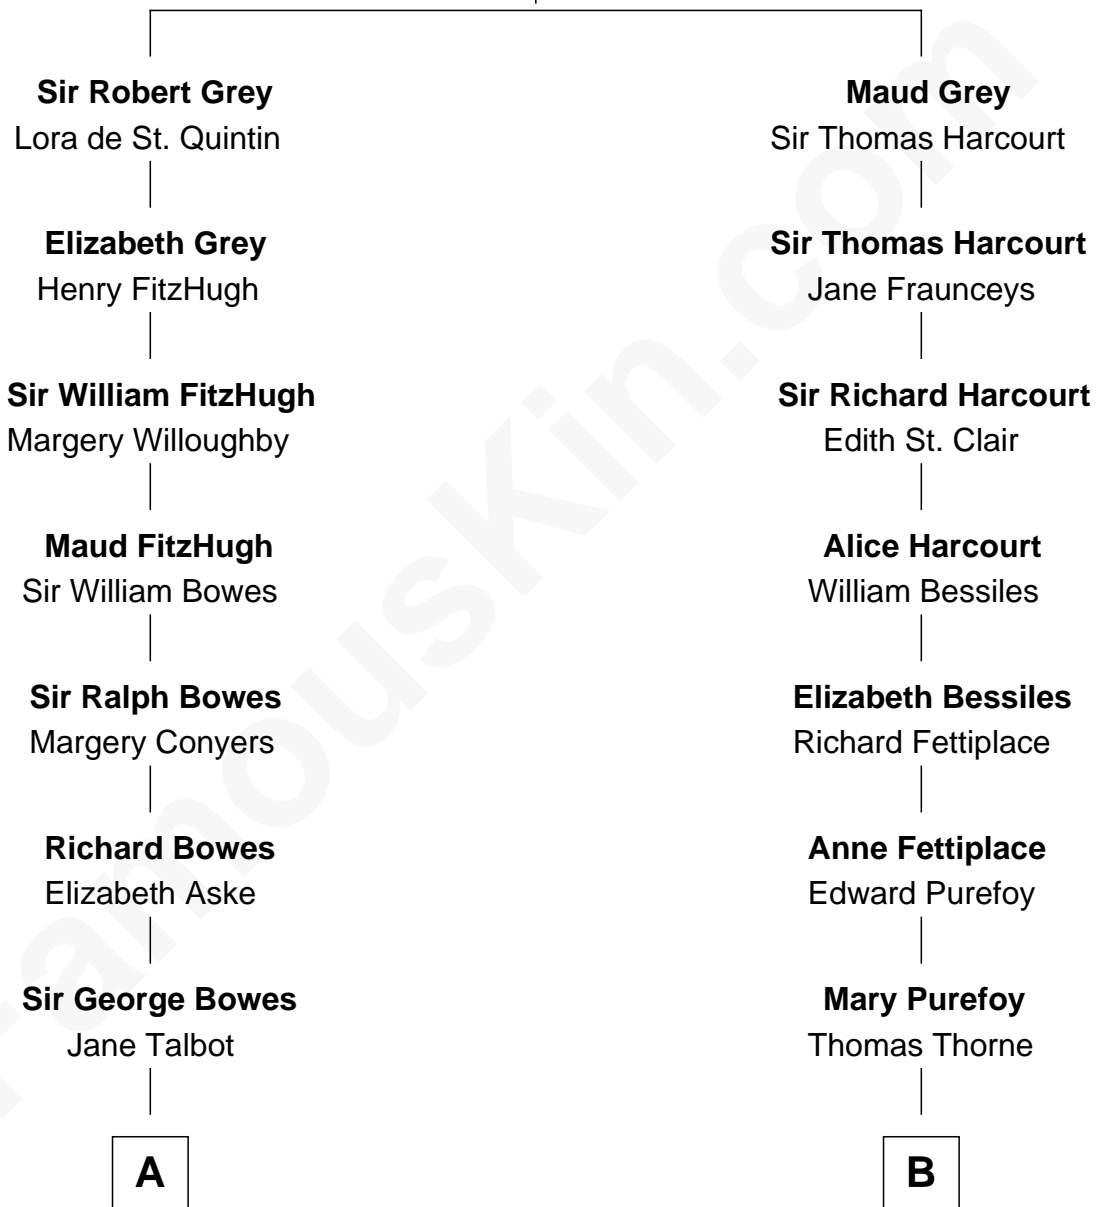

FamousKin.com Relationship Chart of

Sarah Ferguson

Duchess of York

20th cousin 1 time removed of

Kate Upton

Sports Illustrated Swimsuit Cover Model

Sir John Grey

Avice Marmion

A

Thomas Bowes
Anne Warcop

Thomas Bowes
Anne Maxton

Sir William Bowes
Elizabeth Blakiston

Anne Bowes
Edward Chaloner

William Chaloner
Mary Finney

Anne Chaloner
Edward Lascelles

Frances Lascelles
Lt. Col. John Douglas

Harriet Douglas
James Hamilton

James Hamilton
Louisa Jane Russell

Louisa Jane Hamilton
William Henry Walter Montagu-Douglas-Scott

C

B

Susanna Thorne
Roger Dudley

Gov. Thomas Dudley
Dorothy York

Anne Dudley
Gov. Simon Bradstreet