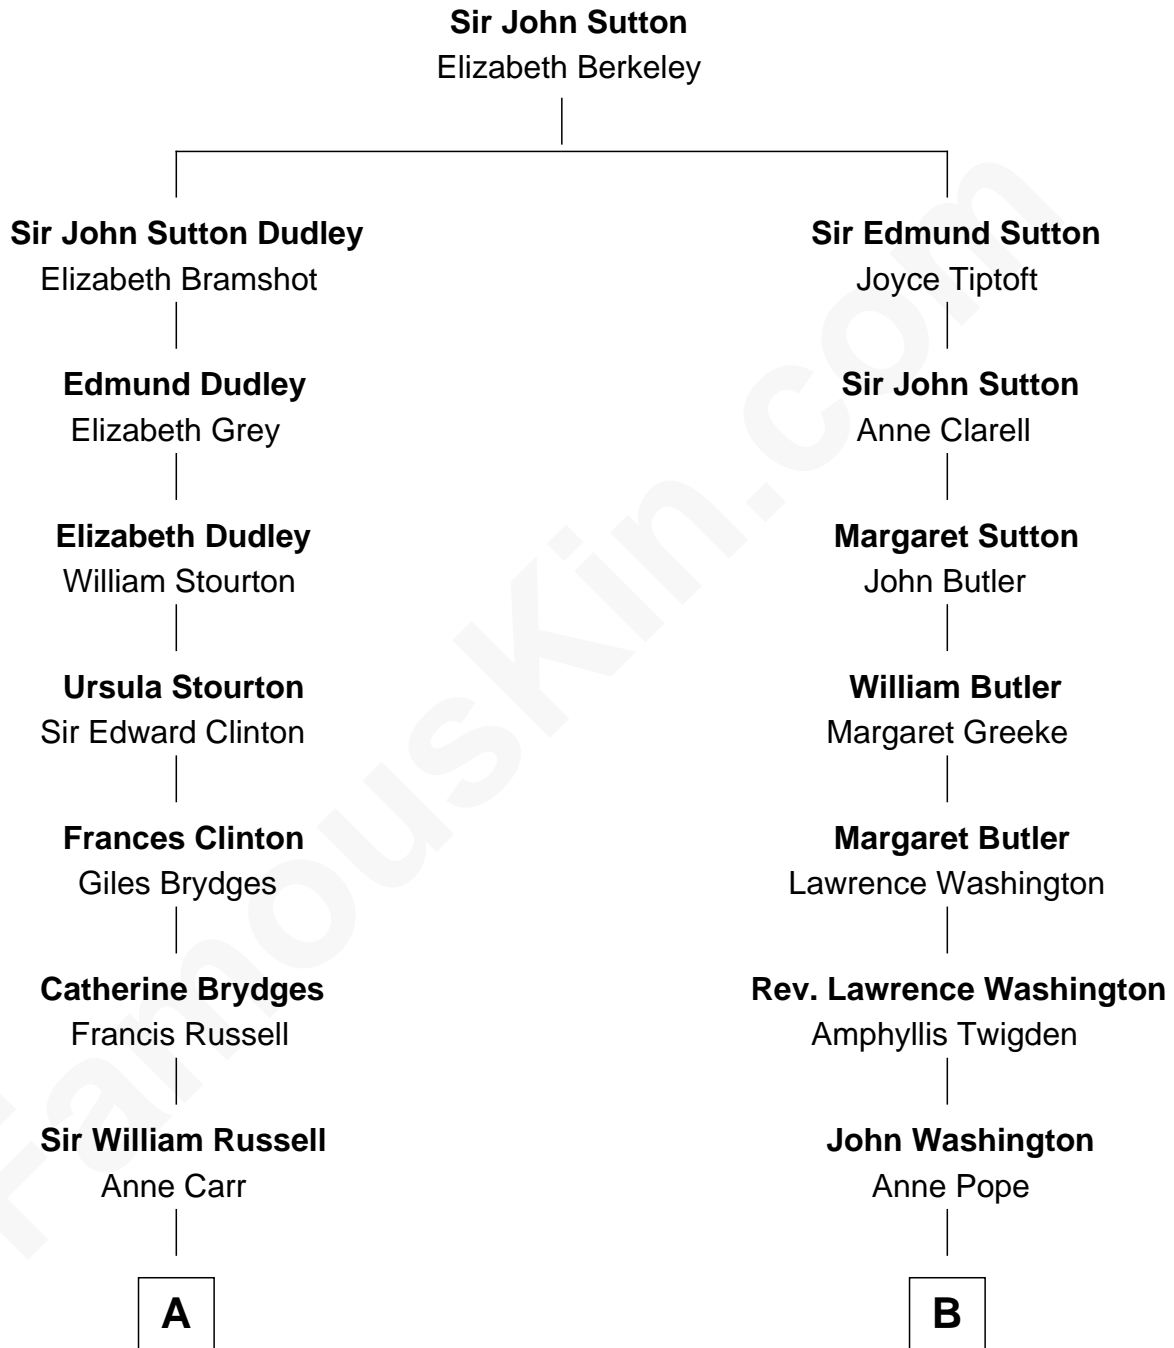

FamousKin.com Relationship Chart of

Sarah Ferguson

Duchess of York

9th cousin 8 times removed of

George Washington

1st U.S. President

A

William Russell
Rachel Wriothesley

Sir Wriothesley Russell
Elizabeth Howland

John Russell
Gertrude Leveson-Gower

Francis Russell
Elizabeth Keppel

Sir John Russell
Georgiana Gordon

Louisa Jane Russell
James Hamilton

Louisa Jane Hamilton
William Henry Walter Montagu-Douglas-Scott