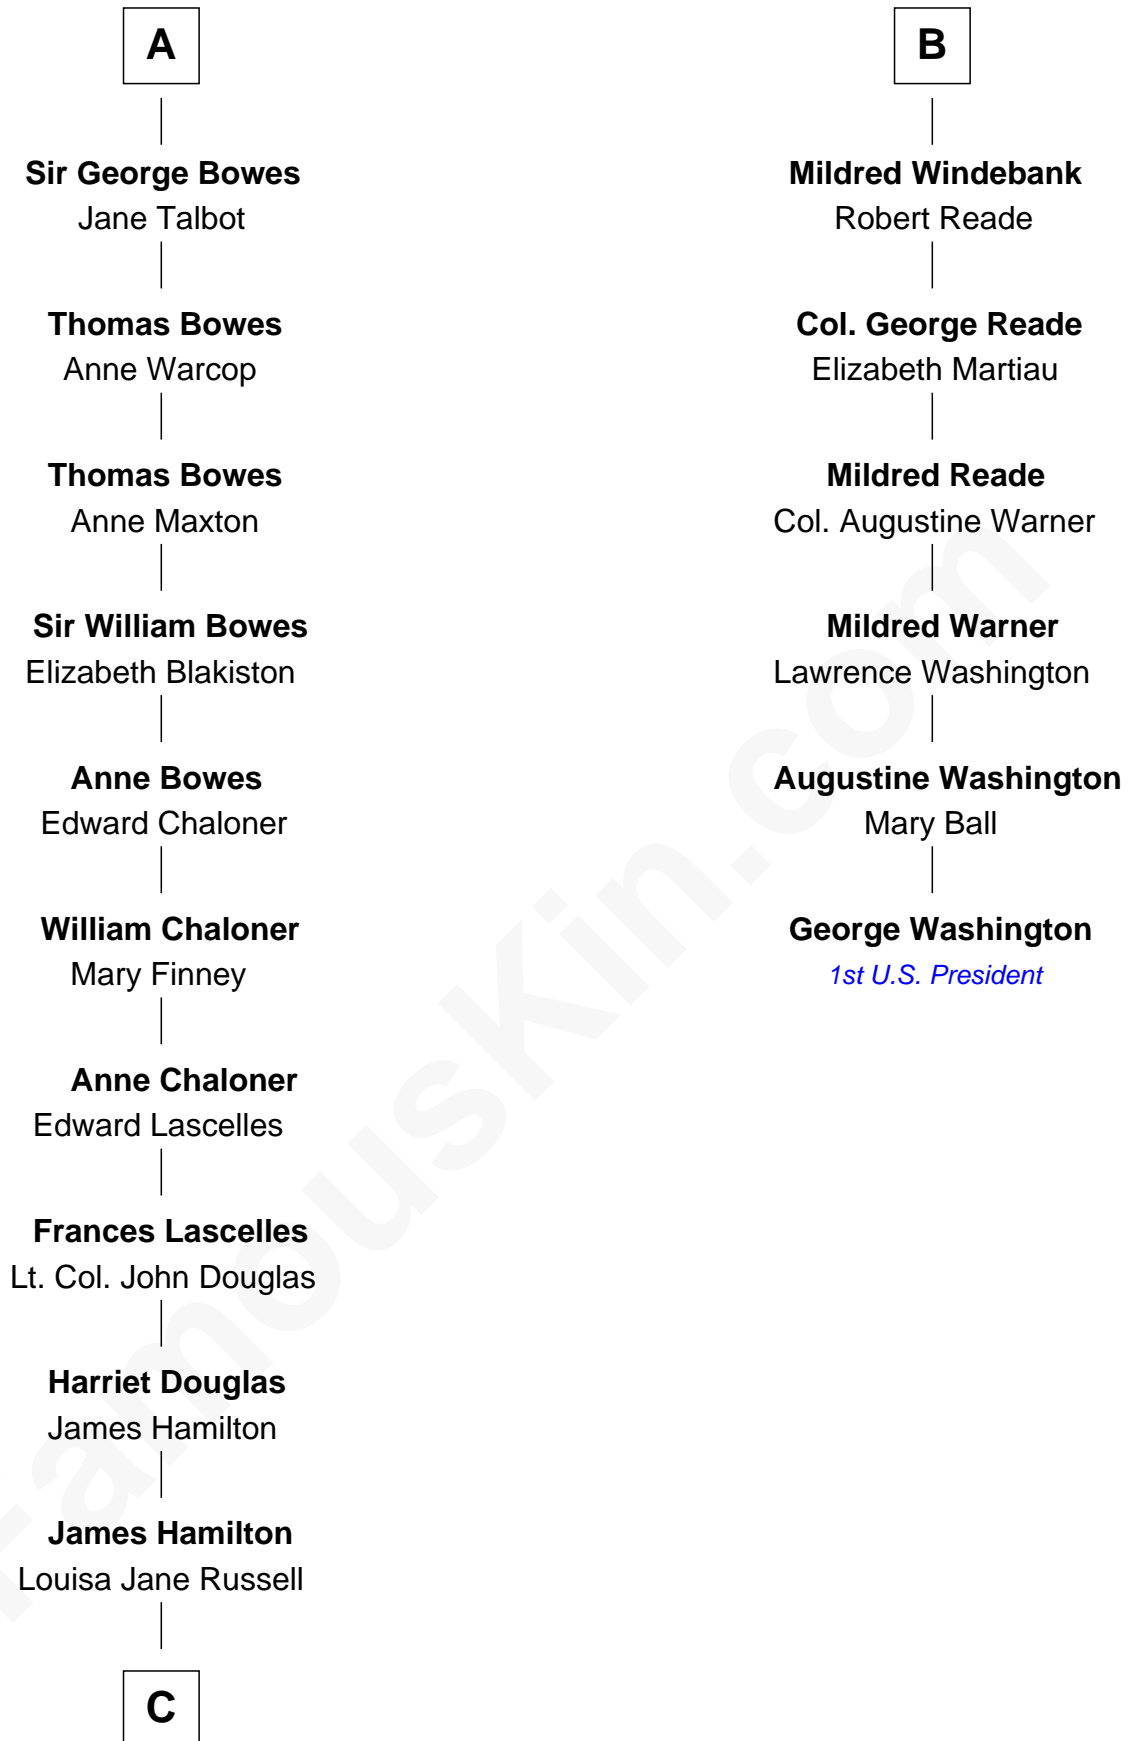

# FamousKin.com Relationship Chart of

**Sarah Ferguson**

*Duchess of York*

12th cousin 9 times removed of

**George Washington**

*1st U.S. President*

**Sir William de Aton**

Isabel de Percy

**C**

**Louisa Jane Hamilton**

William Henry Walter Montagu-Douglas-Scott

**Herbert Andrew Montagu-Douglas-Scott**

Marie Josephine Edwards

**Marian Louisa Montagu-Douglas-Scott**

Andrew Henry Ferguson

**Ronald Ivor Ferguson**

Susan Mary Wright

**Sarah Ferguson**

*Duchess of York*